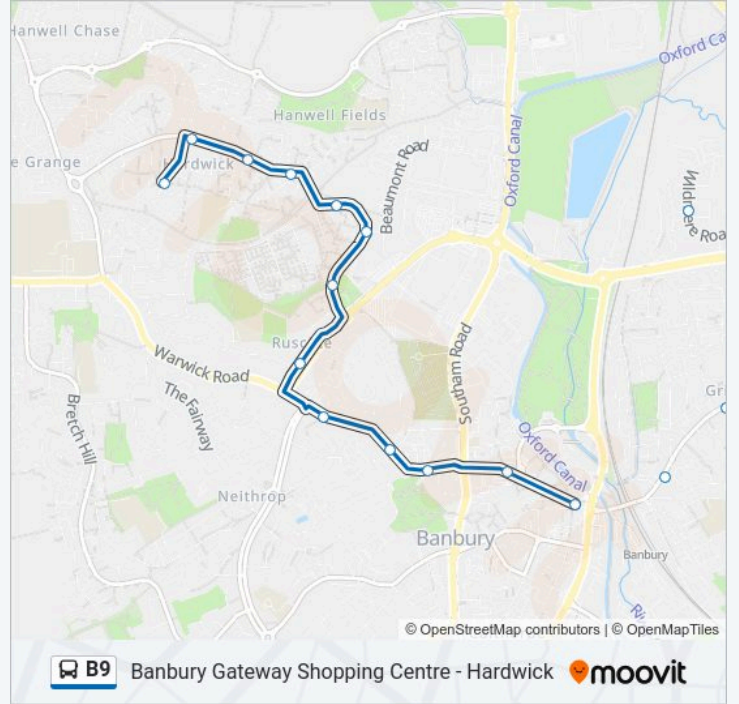

B9 bus Info

Direction: Hardwick

Stops: 21

Trip Duration: 25 min

Line Summary:

Ferriston, Hardwick

Hereford Way, Hardwick

Red Poll Close, Hardwick