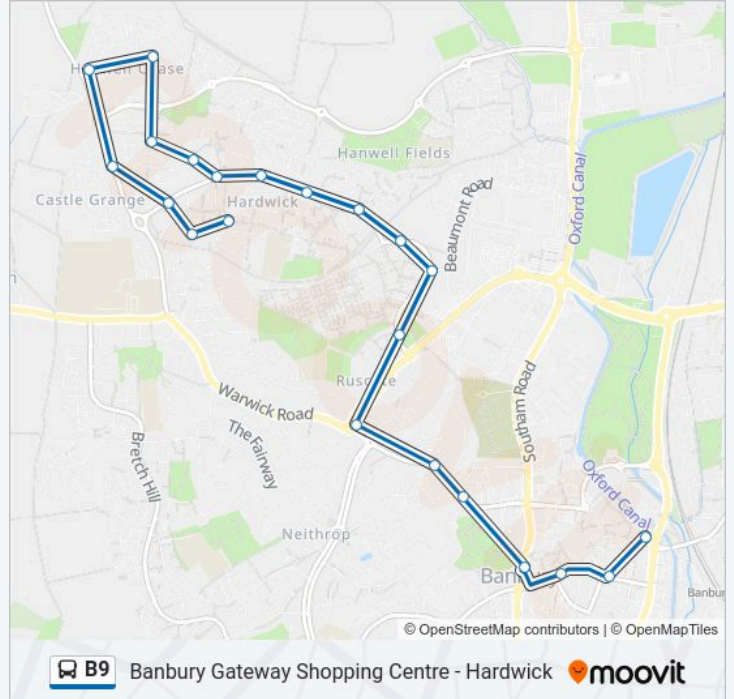

Direction: Banbury Town Centre

22 stops

[VIEW LINE SCHEDULE](#)

Red Poll Close, Hardwick
 Romney Road, Hardwick
 Hardwick Park, Hardwick
 Greville Road, Hardwick
 Nickling Place, Banbury
 Bismore Road, Banbury
 Usher Drive Park, Hardwick
 Winchelsea Close, Hardwick
 Rother Road, Hardwick
 Hereford Way, Hardwick
 Ferriston, Hardwick
 Forge Way, Hardwick
 High Furlong, Ruscote
 Beaumont Industrial Estate, Ruscote
 Longelandes Way Shops, Ruscote
 Parklands, Ruscote
 Union Street, Neithrop
 Boxhedge Road, Banbury Town Centre

B9 bus Info

Direction: Banbury Town Centre

Stops: 22

Trip Duration: 23 min

Line Summary:

Horse Fair, Banbury Town Centre

High Street, Banbury Town Centre

George Street, Banbury Town Centre

Bus Station, Banbury Town Centre

Direction: Hardwick

21 stops

[VIEW LINE SCHEDULE](#)

Gateway Retail Park, Banbury

Norbar, Banbury

Wildmere Close, Banbury

Kildare House, Banbury

Stroud Park, Grimsbury

Priory Vale Road, Grimsbury

Tesco, Grimsbury

Co-Op, Grimsbury

Bridge Street, Banbury Town Centre

Bolton Road, Banbury Town Centre

Police Station, Banbury Town Centre

Boxhedge Road, Banbury Town Centre