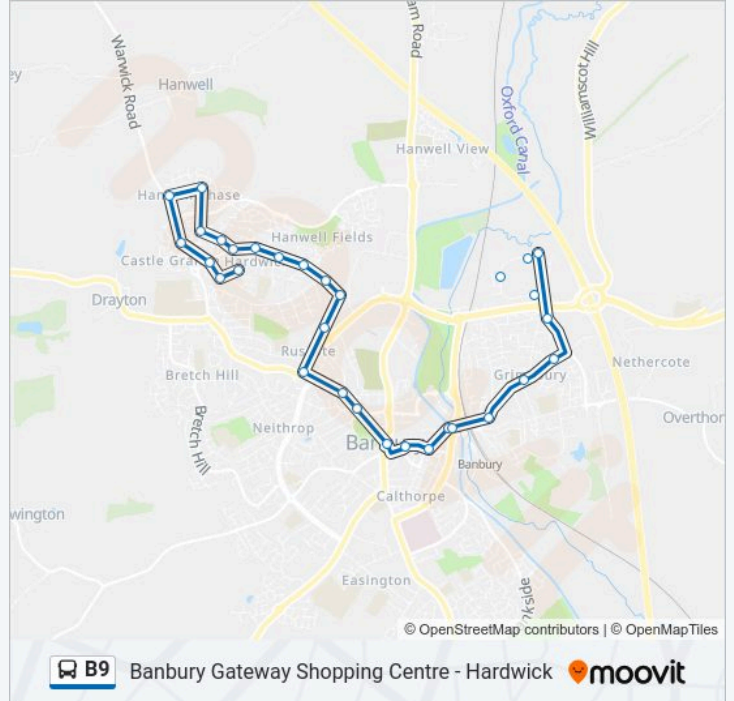

B9 bus Info

Direction: Banbury

Stops: 31

Trip Duration: 38 min

Line Summary:

Bus Station, Banbury Town Centre
 Bus Station, Banbury Town Centre
 Co-Op, Grimsbury
 Tesco, Grimsbury
 Priory Vale Road, Grimsbury
 Stroud Park, Grimsbury
 Kildare House, Banbury
 Wildmere Close, Banbury
 Norbar, Banbury
 Gateway Retail Park, Banbury

Direction: Banbury Town Centre

22 stops

[VIEW LINE SCHEDULE](#)

Red Poll Close, Hardwick
 Romney Road, Hardwick
 Hardwick Park, Hardwick
 Greville Road, Hardwick
 Nickling Place, Banbury
 Bismore Road, Banbury
 Usher Drive Park, Hardwick
 Winchelsea Close, Hardwick
 Rother Road, Hardwick
 Hereford Way, Hardwick
 Ferriston, Hardwick
 Forge Way, Hardwick
 High Furlong, Ruscote
 Beaumont Industrial Estate, Ruscote
 Longelandes Way Shops, Ruscote
 Parklands, Ruscote
 Union Street, Neithrop
 Boxhedge Road, Banbury Town Centre

B9 bus Info

Direction: Banbury Town Centre

Stops: 22

Trip Duration: 23 min

Line Summary:

Horse Fair, Banbury Town Centre

High Street, Banbury Town Centre

George Street, Banbury Town Centre

Bus Station, Banbury Town Centre

Direction: Hardwick

21 stops

[VIEW LINE SCHEDULE](#)

Gateway Retail Park, Banbury

Norbar, Banbury

Wildmere Close, Banbury

Kildare House, Banbury