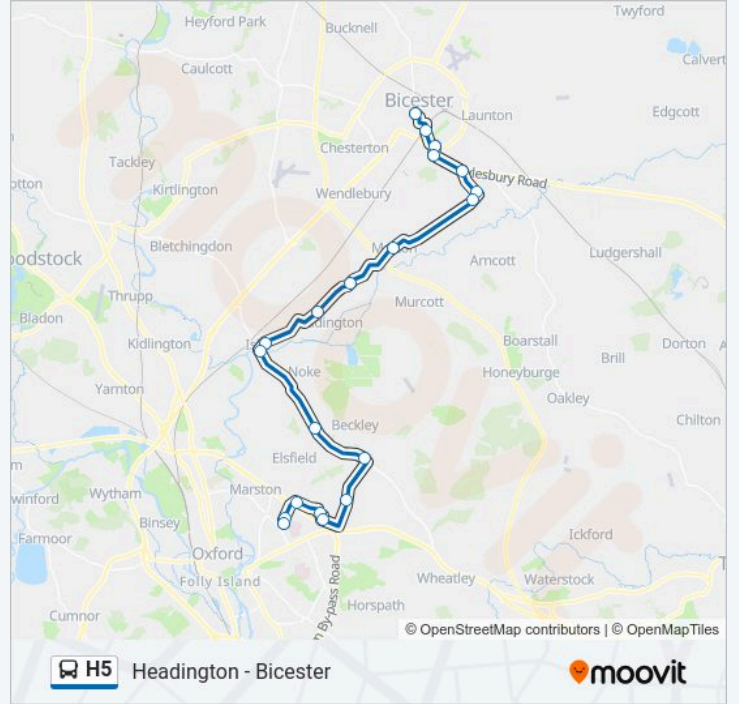

Headington - Bicester

Get The App

The H5 bus line (Headington - Bicester) has 2 routes. For regular weekdays, their operation hours are:
 (1) Bicester Town Centre: 06:58 - 20:13(2) John Radcliffe Hospital: 06:00 - 19:20
 Use the Moovit App to find the closest H5 bus station near you and find out when is the next H5 bus arriving.

H5 bus Info

Direction: Bicester Town Centre

Stops: 23

Trip Duration: 42 min

Line Summary:

Bicester Village Station, Bicester

Pioneer Square, Bicester Town Centre

Direction: John Radcliffe Hospital

20 stops

[VIEW LINE SCHEDULE](#)

Pioneer Square, Bicester Town Centre

Bicester Village Station, Bicester

Rodney House, Graven Hill

Anniversary Avenue, Graven Hill

Symmetry Park, Ambrosden

Willow Road, Ambrosden

H5 bus Info

Direction: John Radcliffe Hospital

Stops: 20

Trip Duration: 43 min

Line Summary:

Saxon Way, John Radcliffe Hospital (J11)

West Wing, John Radcliffe Hospital

H5 bus time schedules and route maps are available in an offline PDF at moovitapp.com. Use the Moovit App to see live bus times, train schedule or subway schedule, and step-by-step directions for all public transit in London.