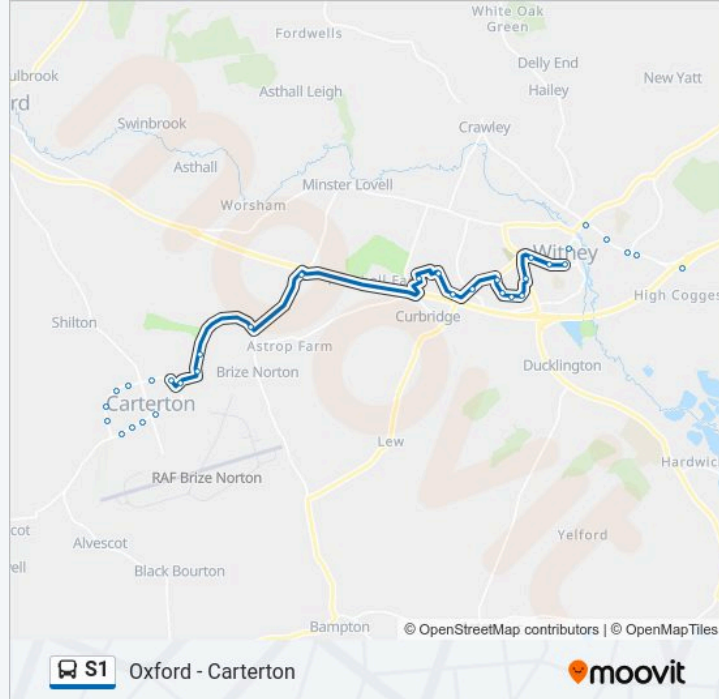

S1 bus Info

Direction: Carterton

Stops: 55

Trip Duration: 82 min

Line Summary:

The Evenlode, Eynsham

A40 Slip Road, High Cogges

Windrush Cemetery, Witney

Burwell Shops, Witney

Blenheim Drive, Witney

Mountfield Road, Witney

Abbey Road, Witney

Thorney Leys, Witney

Centenary Way, Witney

Isabelle Spencer Way, Witney

Mary Ellis Way, Witney

A40 Flyover, Minster Lovell

Brize Norton Roundabout, Brize Norton

Teasel Way, Carterton

Bluebell Way, Carterton

Broadshires Health Centre, Carterton

Stanmore Crescent, Carterton

Dove Trees, Carterton

Community College, Carterton

Faulder Avenue, Carterton

Carr Avenue, Carterton

Richens Drive, Carterton

Alderley Close, Carterton

Foxcroft Drive, Carterton

Town Hall, Carterton

Crossroads, Carterton

Direction: Oxford City Centre