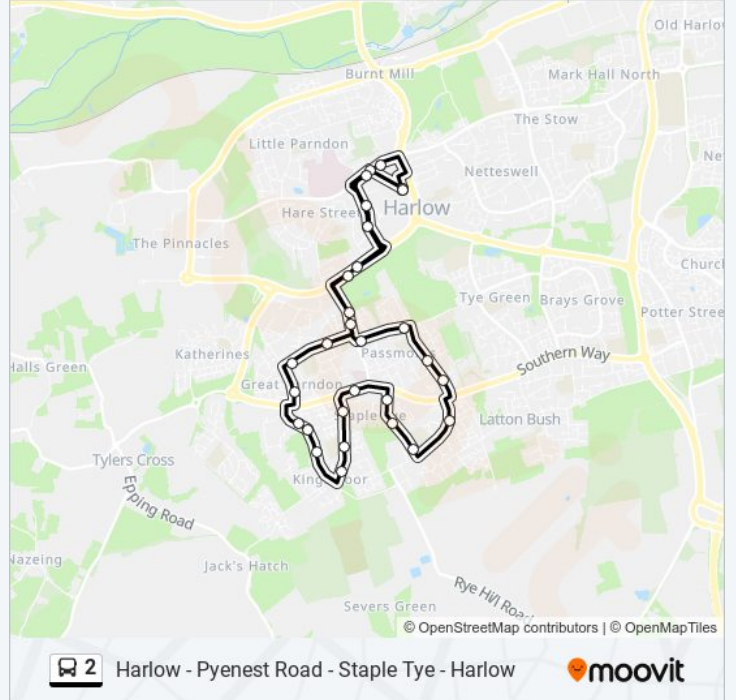

Shopping Centre, Staple Tye

Longbanks, Staple Tye

Peterswood School, Stewards

Barleycroft, Stewards

Five Acres, Passmores

Barn Mead, Passmores

Willowfield, Passmores

Tendring Road, Passmores

Kingsland, Passmores

Third Avenue, Harlow

Playhouse Square, Harlow Town Centre

Bus Garage, Harlow Town Centre

Bus Station, Harlow Town Centre

2 bus time schedules and route maps are available in an offline PDF at moovitapp.com. Use the Moovit App to see live bus times, train schedule or subway schedule, and step-by-step directions for all public transit in London.

© 2024 Moovit - All Rights Reserved