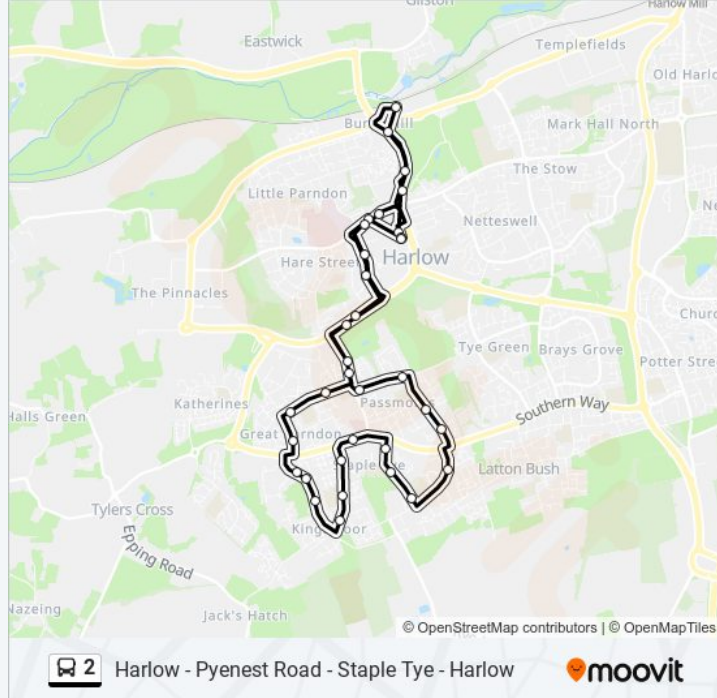

### 2 bus Info

**Direction:** Harlow

**Stops:** 34

**Trip Duration:** 44 min

**Line Summary:**

Peterswood School, Stewards

Barleycroft, Stewards

Five Acres, Passmores

Barn Mead, Passmores

Willowfield, Passmores

Tendring Road, Passmores

Kingsland, Passmores

Third Avenue, Harlow

Playhouse Square, Harlow Town Centre

Bus Garage, Harlow Town Centre

Bus Station, Harlow Town Centre

Sports Centre, Harlow

Town Railway Station, Harlow

**Direction: Harlow Town Centre**

29 stops

[VIEW LINE SCHEDULE](#)

Bus Station, Harlow Town Centre

Fire Station, Harlow Town Centre

Bus Garage, Harlow Town Centre

**2 bus Info**

**Direction:** Harlow Town Centre

**Stops:** 29

**Trip Duration:** 29 min

**Line Summary:**

Shopping Centre, Staple Tye

Longbanks, Staple Tye

Peterswood School, Stewards