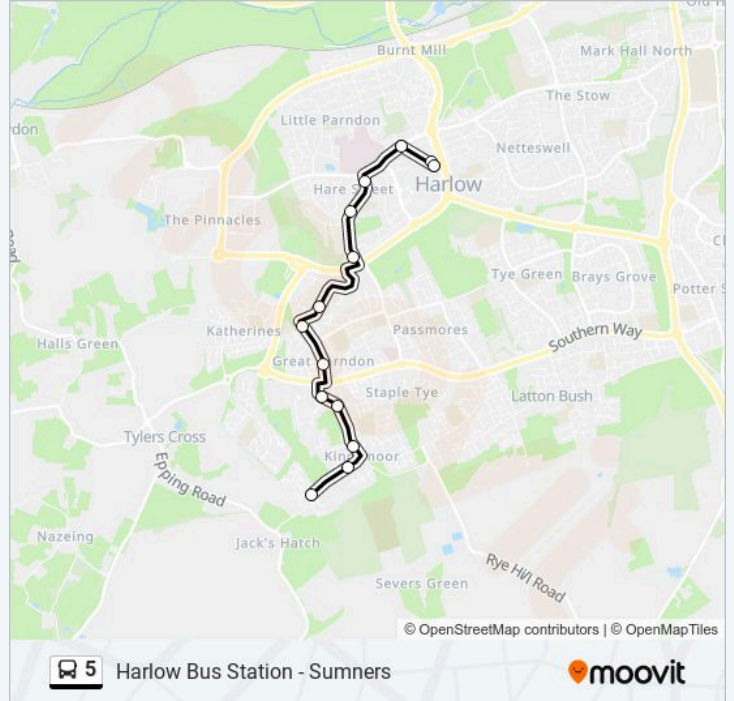

Harlow Bus Station - Sumners

Get The App

The 5 bus line (Harlow Bus Station - Sumners) has 2 routes. For regular weekdays, their operation hours are:
(1) Harlow Town Centre: 07:25 - 21:35(2) Sumners Farm: 07:10 - 21:20
Use the Moovit App to find the closest 5 bus station near you and find out when is the next 5 bus arriving.

Direction: Harlow Town Centre

13 stops

[VIEW LINE SCHEDULE](#)

- Sumners Farm
- Thurstans, Sumners Farm
- Milwards School, Kingsmoor
- Kingsmoor House, Kingsmoor
- Milwards, Kingsmoor
- Fir Park, Great Parndon
- Pollards Hatch, Great Parndon
- Three Horseshoes, Great Parndon
- Northbrooks, Harlow
- Golden Swift, Harlow
- Hare Street Springs, Harlow
- Bus Garage, Harlow Town Centre
- Bus Station, Harlow Town Centre

5 bus Time Schedule

Harlow Town Centre Route Timetable:

Sunday	08:35 - 14:35
Monday	07:25 - 21:35
Tuesday	07:25 - 21:35
Wednesday	07:25 - 21:35
Thursday	07:25 - 21:35
Friday	07:25 - 21:35
Saturday	09:55 - 21:35

5 bus Info

Direction: Harlow Town Centre

Stops: 13

Trip Duration: 11 min

Line Summary:

Direction: Sumners Farm

14 stops

[VIEW LINE SCHEDULE](#)