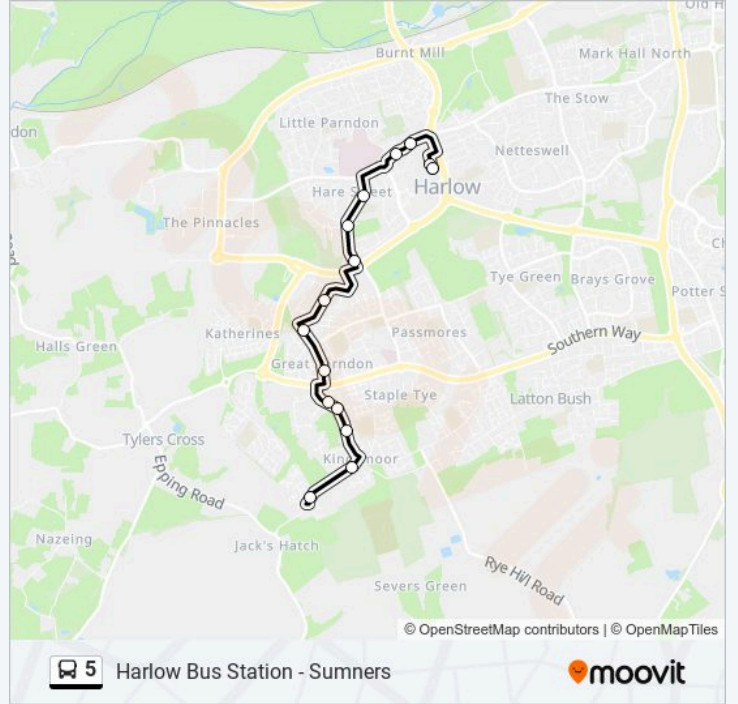

Direction: Harlow Town Centre

13 stops

[VIEW LINE SCHEDULE](#)

- Sumners Farm
- Thurstans, Sumners Farm
- Milwards School, Kingsmoor
- Kingsmoor House, Kingsmoor
- Milwards, Kingsmoor
- Fir Park, Great Parndon
- Pollards Hatch, Great Parndon
- Three Horseshoes, Great Parndon
- Northbrooks, Harlow
- Golden Swift, Harlow
- Hare Street Springs, Harlow
- Bus Garage, Harlow Town Centre
- Bus Station, Harlow Town Centre

5 bus Info

Direction: Harlow Town Centre

Stops: 13

Trip Duration: 11 min

Line Summary:

Direction: Sumners Farm

14 stops

[VIEW LINE SCHEDULE](#)

5 bus Time Schedule

Sumners Farm Route Timetable:

Sunday	11:25 - 17:55
Monday	07:10 - 21:20
Tuesday	07:10 - 21:20
Wednesday	07:10 - 21:20
Thursday	07:10 - 21:20
Friday	07:10 - 21:20
Saturday	07:30 - 21:20

5 bus Info

Direction: Sumners Farm

Stops: 14

Trip Duration: 11 min

Line Summary:

5 bus time schedules and route maps are available in an offline PDF at moovitapp.com. Use the Moovit App to see live bus times, train schedule or subway schedule, and step-by-step directions for all public transit in London.