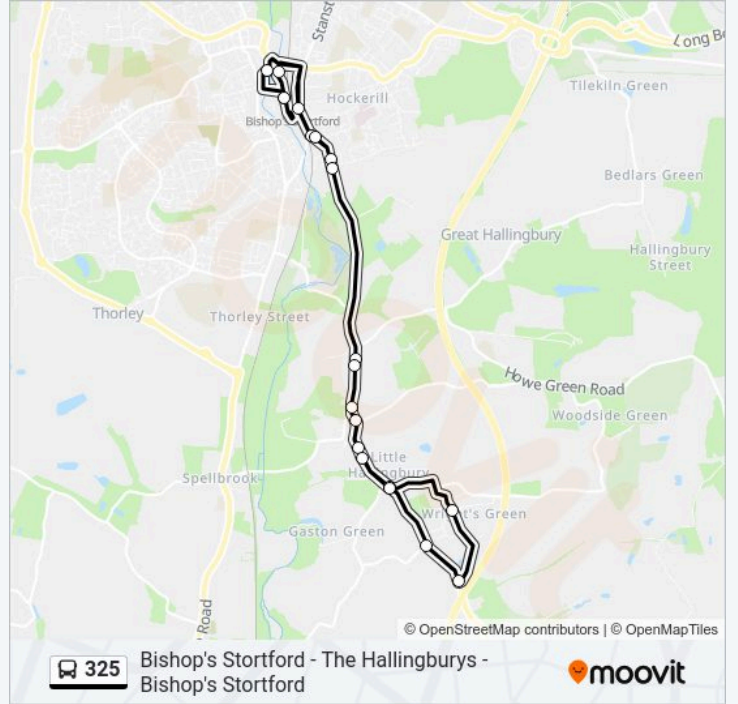

The 325 bus line Bishop's Stortford - The Hallingburys - Bishop's Stortford has one route. For regular weekdays, their operation hours are:

(1) Bishops Stortford: 07:16 - 19:16

Use the Moovit App to find the closest 325 bus station near you and find out when is the next 325 bus arriving.

Direction: Bishops Stortford

20 stops

[VIEW LINE SCHEDULE](#)

- Interchange, Bishops Stortford
- Riverside, Bishops Stortford
- Pryors Close, Bishops Stortford
- Beldams Lane, Bishops Stortford
- Latchmore Bank, Little Hallingbury
- New Barn Lane, Little Hallingbury
- Hatch Green, Little Hallingbury
- School, Little Hallingbury
- Wright's Green, Little Hallingbury
- Motts Green, Little Hallingbury
- Grinstead Lane, Little Hallingbury
- School, Little Hallingbury
- Hatch Green, Little Hallingbury
- New Barn Lane, Little Hallingbury
- Latchmore Bank, Little Hallingbury
- Beldams Lane, Bishops Stortford
- Pryors Close, Bishops Stortford
- The Three Tuns Ph, Bishops Stortford
- Dane Street, Bishops Stortford
- Interchange, Bishops Stortford

325 bus Time Schedule

Bishops Stortford Route Timetable:

Sunday	Not Operational
Monday	07:16 - 19:16
Tuesday	07:16 - 19:16
Wednesday	07:16 - 19:16
Thursday	07:16 - 19:16
Friday	07:16 - 19:16
Saturday	07:16 - 19:16

325 bus Info

Direction: Bishops Stortford

Stops: 20

Trip Duration: 21 min

Line Summary:

325 bus time schedules and route maps are available in an offline PDF at moovitapp.com. Use the Moovit App to see live bus times, train schedule or subway schedule, and step-by-step directions for all public transit in London.