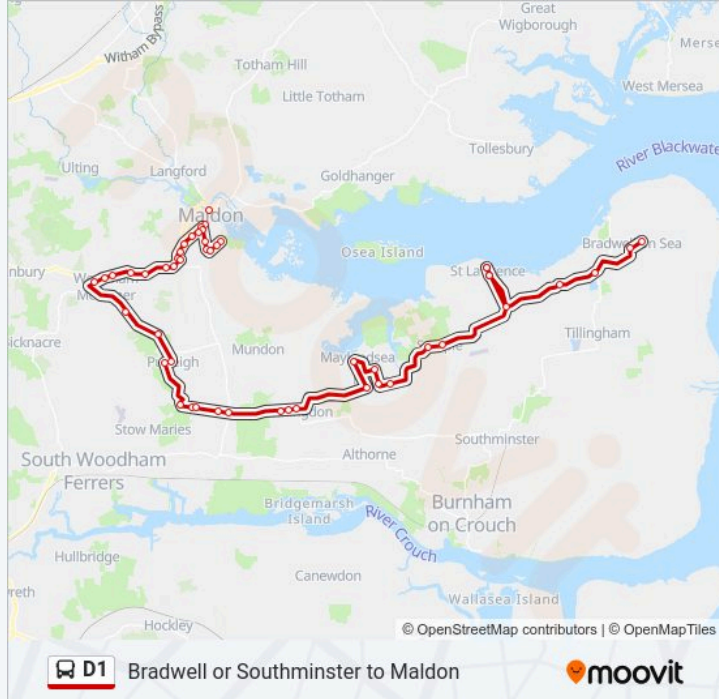

Spar Lane, Purleigh

Post Office, Purleigh

Purleigh Village Hall, Purleigh

Latchingdon Road, Cold Norton

St Stephens Road, Cold Norton

The Norton, Cold Norton

Post Office, Cold Norton

Palepit Corner, Cold Norton

Garage, Latchingdon

The Red Lion, Latchingdon

School, Latchingdon

The Drive, Mayland

Post Office, Maylandsea

Wembley Avenue, Maylandsea

Mayland Green, Mayland

Mayland Mill, Mayland

Canney Road, Steeple

The Star, Steeple

Main Road, St Lawrence

Dairy Stores, St Lawrence

Bay View, St Lawrence

Bay View, St Lawrence

Dairy Stores, St Lawrence

Main Road, St Lawrence

Wick Cottages, Tillingham

St Peter's Court, Tillingham

The Kings Head, Bradwell-On-Sea

Bate-Dudley Drive, Bradwell-On-Sea

Direction: Maldon

49 stops

[VIEW LINE SCHEDULE](#)

Bate-Dudley Drive, Bradwell-On-Sea

D1 bus Time Schedule

Maldon Route Timetable:

Sunday	Not Operational
Monday	07:13 - 16:18