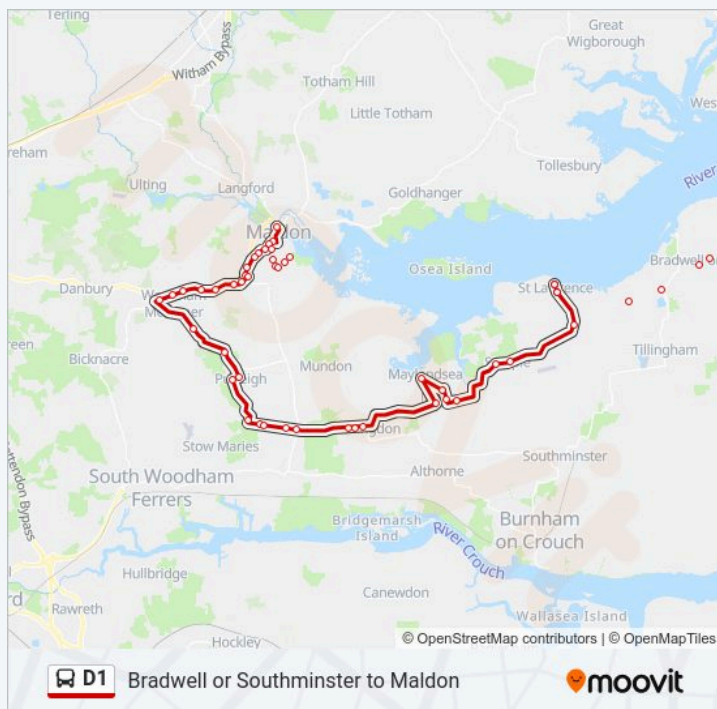

### D1 bus Info

**Direction:** Maldon

**Stops:** 49

**Trip Duration:** 62 min

**Line Summary:**

Lodge Road, Woodham Mortimer

Limebrook Farm, Maldon

Ben Cobey Ave, Maldon