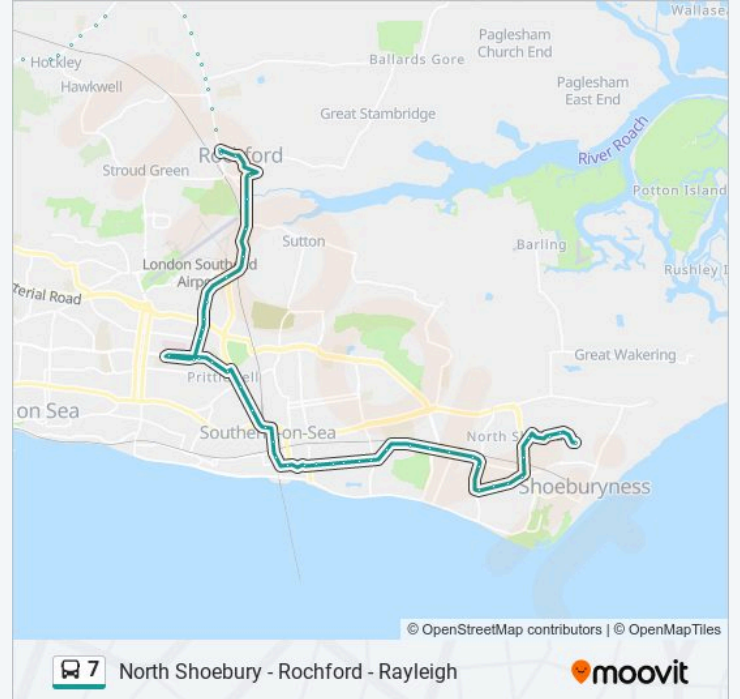

Roche Avenue, Rochford

Dalys Road, Rochford

East Street, Rochford

South Street, Rochford

The Anne Boleyn, Rochford

Ravenswood Chase, Rochford

Warners Bridge, Prittlewell

Feeches Road, Prittlewell

The Bell Northside, Prittlewell

The Bell Southside, Prittlewell

Carlton Avenue, Prittlewell

Highfield Gardens, Prittlewell

Southend Hospital South, Prittlewell

Highfield Gardens, Prittlewell

Gainsborough Drive, Prittlewell

Priory Park, Prittlewell

Blue Boar, Prittlewell

Civic Centre, Southend-On-Sea

Victoria Station Interchange, Southend-On-Sea

Whitegate Road, Southend-On-Sea

Travel Centre, Southend-On-Sea

The Seaway Car Park, Southend-On-Sea

Norman Harris House, Southend-On-Sea

Woodgrange Ph, Southchurch

Arnold Avenue, Southchurch

Kensington Road, Southchurch

Marlborough Road, Southchurch

Lifstan Way, Southchurch

Butterys, Southchurch

Thurlow Drive, Southchurch