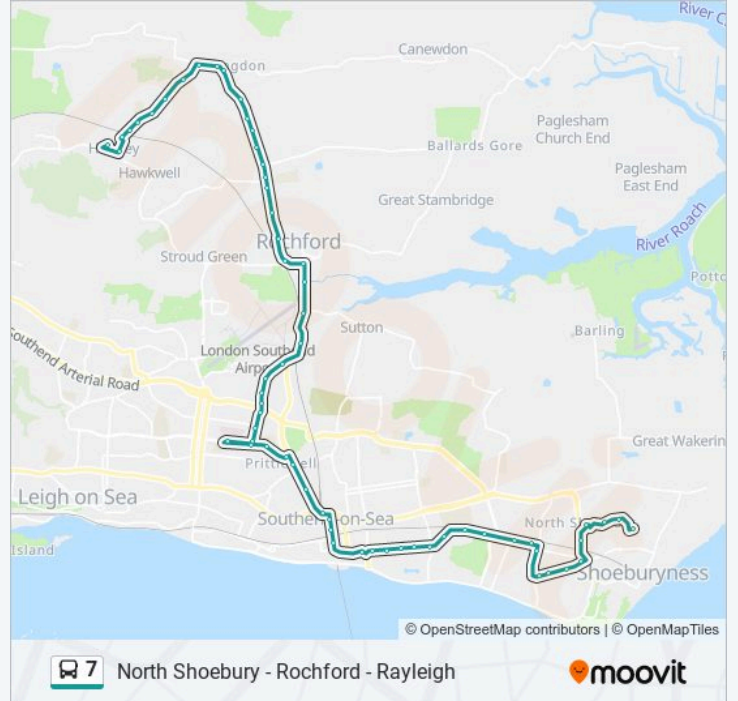

Use the Moovit App to find the closest 7 bus station near you and find out when is the next 7 bus arriving.

Direction: Hockley
 63 stops
[VIEW LINE SCHEDULE](#)

7 bus Time Schedule
 Hockley Route Timetable:

7 bus Info
Direction: Hockley
Stops: 63
Trip Duration: 56 min
Line Summary:

Travel Centre, Southend-On-Sea
Whitegate Road, Southend-On-Sea
Chichester Road, Southend-On-Sea
Victoria Station Interchange, Southend-On-Sea
Civic Centre, Southend-On-Sea
Blue Boar, Prittlewell
Priory Park, Prittlewell
Gainsborough Drive, Prittlewell
Highfield Gardens, Prittlewell
Southend Hospital South, Prittlewell
Highfield Gardens, Prittlewell
Carlton Avenue, Prittlewell
The Bell Southside, Prittlewell
The Bell Northside, Prittlewell
Hornby Avenue, Prittlewell
Feeches Road, Prittlewell
Warners Bridge, Prittlewell
Ravenswood Chase, Rochford
The Anne Boleyn, Rochford
South Street, Rochford
The Square, Rochford
Railway Station, Rochford
Roche Avenue, Rochford
Holt Farm School, Rochford
Golden Cross Post Office, Rochford
Golden Cross Shops, Rochford
Brays Lane, Ashingdon
Lascelles Gardens, Ashingdon
Wedgwood Way, Ashingdon
The Victory, Ashingdon
Ashingdon Hill Top, Ashingdon
Canewdon Road, Ashingdon

Great Eastern Road, Hockley

The Spa, Hockley

Direction: North Shoebury

73 stops

[VIEW LINE SCHEDULE](#)

Railway Station, Rayleigh

High Street, Rayleigh

Church, Rayleigh