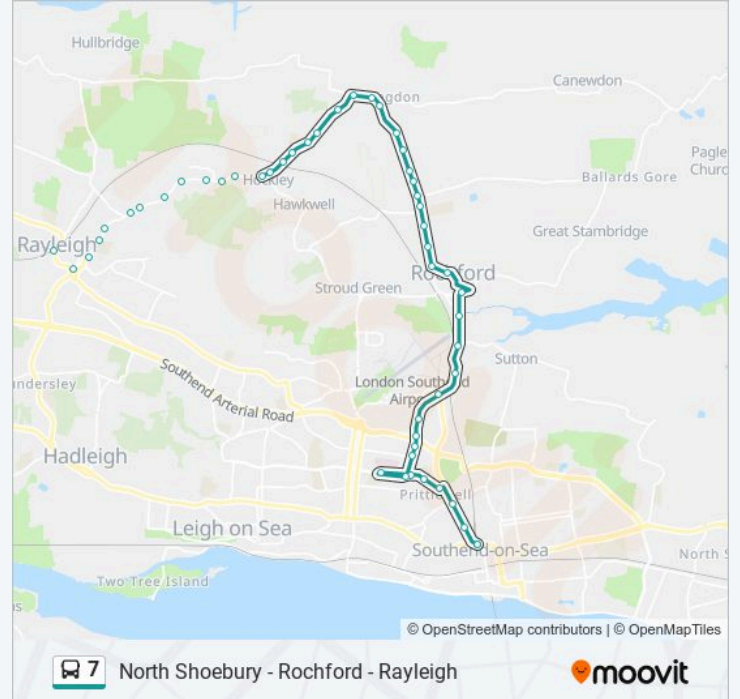

Holt Farm School, Rochford

Roche Avenue, Rochford

Dalys Road, Rochford

East Street, Rochford

South Street, Rochford

The Anne Boleyn, Rochford

Ravenswood Chase, Rochford

Warners Bridge, Prittlewell

Feeches Road, Prittlewell

The Bell Northside, Prittlewell

The Bell Southside, Prittlewell

Carlton Avenue, Prittlewell

Highfield Gardens, Prittlewell

Southend Hospital South, Prittlewell

Highfield Gardens, Prittlewell

Gainsborough Drive, Prittlewell

Priory Park, Prittlewell

Blue Boar, Prittlewell

Civic Centre, Southend-On-Sea

Victoria Station Interchange, Southend-On-Sea

Whitegate Road, Southend-On-Sea

7 bus time schedules and route maps are available in an offline PDF at moovitapp.com. Use the Moovit App to see live bus times, train schedule or subway schedule, and step-by-step directions for all public transit in London.

© 2024 Moovit - All Rights Reserved