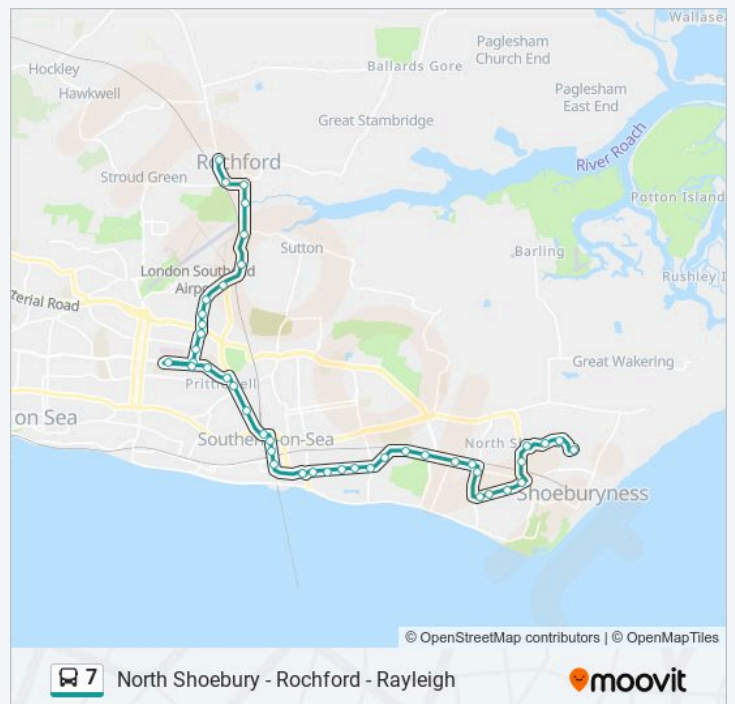

7 bus Info

Direction: Rochford

Stops: 44

Trip Duration: 55 min

Line Summary:

Blue Boar, Prittlewell

Priory Park, Prittlewell

Gainsborough Drive, Prittlewell

Highfield Gardens, Prittlewell

Southend Hospital South, Prittlewell

Highfield Gardens, Prittlewell

Carlton Avenue, Prittlewell

The Bell Southside, Prittlewell

The Bell Northside, Prittlewell

Hornby Avenue, Prittlewell

Feeches Road, Prittlewell

Warners Bridge, Prittlewell

Ravenswood Chase, Rochford

The Anne Boleyn, Rochford

South Street, Rochford

The Square, Rochford

Railway Station, Rochford

Roche Avenue, Rochford