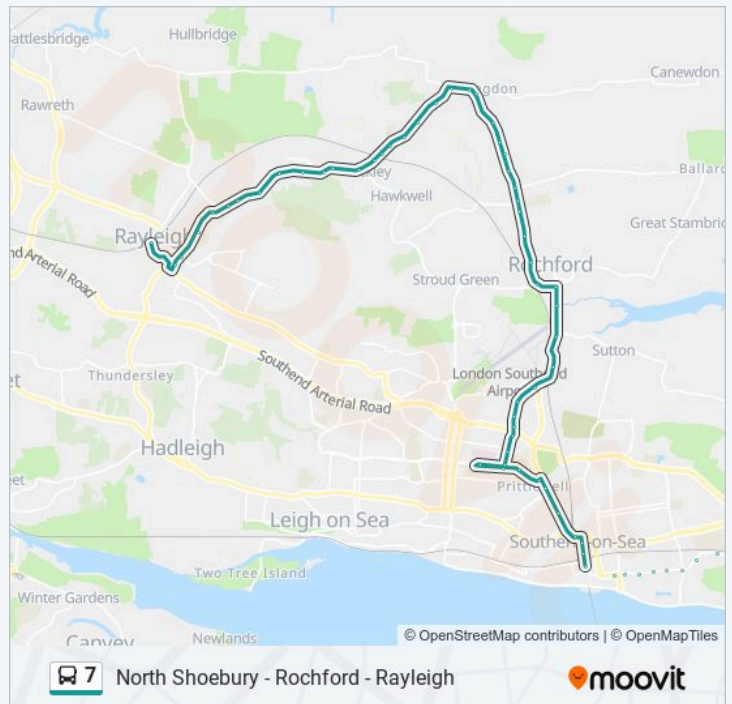

Highfield Gardens, Prittlewell

Southend Hospital South, Prittlewell

Highfield Gardens, Prittlewell

Carlton Avenue, Prittlewell

The Bell Southside, Prittlewell

The Bell Northside, Prittlewell

Hornby Avenue, Prittlewell

Feeches Road, Prittlewell

Warners Bridge, Prittlewell

Ravenswood Chase, Rochford

7 bus Info

Direction: Rayleigh

Stops: 74

Trip Duration: 91 min

Line Summary: