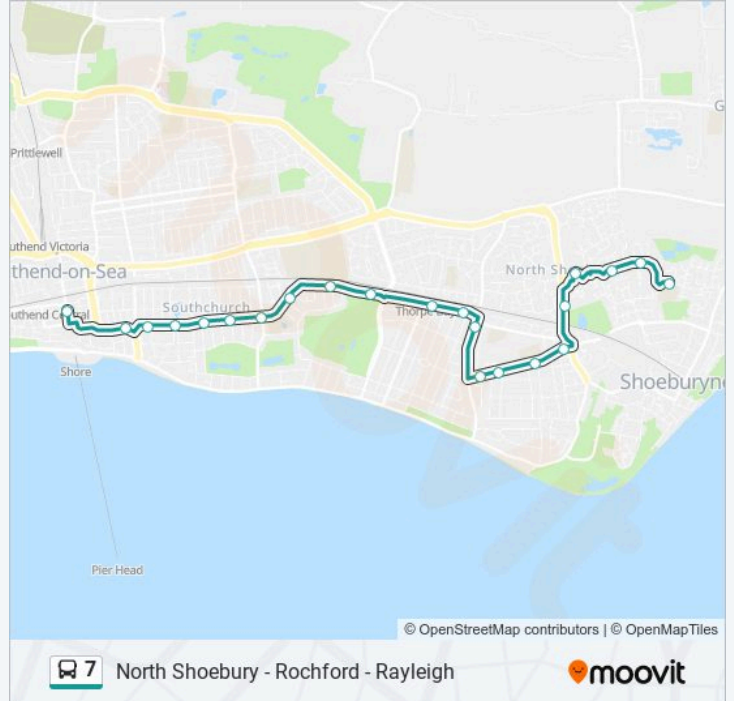

Direction: Southend-On-Sea

Stops: 22

Trip Duration: 23 min

Line Summary:

Thorpe Bay Railway Station, Thorpe Bay

Thorpe Hall Avenue, Thorpe Bay

Thurlow Drive, Southchurch

Butterys, Southchurch

Lifstan Way, Southchurch

Marlborough Road, Southchurch

Kensington Road, Southchurch

Arnold Avenue, Southchurch

Woodgrange Ph, Southchurch

Norman Harris House, Southend-On-Sea

Travel Centre, Southend-On-Sea

Direction: Southend-On-Sea

51 stops

[VIEW LINE SCHEDULE](#)

Railway Station, Rayleigh

High Street, Rayleigh

Church, Rayleigh

Fitz Wimarc School, Rayleigh

Cemetery, Rayleigh

Hambro Hill, Rayleigh