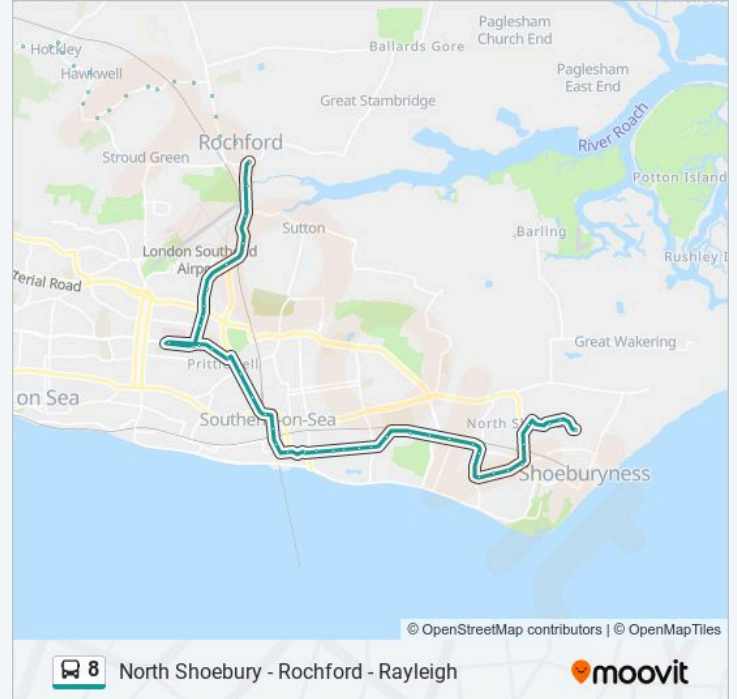

Warners Bridge, Prittlewell

Feeches Road, Prittlewell

The Bell Northside, Prittlewell

The Bell Southside, Prittlewell

Carlton Avenue, Prittlewell

Highfield Gardens, Prittlewell

Southend Hospital South, Prittlewell

Highfield Gardens, Prittlewell

Gainsborough Drive, Prittlewell

Priory Park, Prittlewell

Blue Boar, Prittlewell

Civic Centre, Southend-On-Sea

Victoria Station Interchange, Southend-On-Sea

Whitegate Road, Southend-On-Sea
Travel Centre, Southend-On-Sea
The Seaway Car Park, Southend-On-Sea
Norman Harris House, Southend-On-Sea
Woodgrange Ph, Southchurch
Arnold Avenue, Southchurch
Kensington Road, Southchurch
Marlborough Road, Southchurch
Lifstan Way, Southchurch
Butterys, Southchurch
Thurlow Drive, Southchurch
Thorpe Hall Avenue, Thorpe Bay
Thorpe Bay Railway Station, Thorpe Bay
Marcus Avenue, Thorpe Bay
Thorpedene Library, Shoeburyness
Caulfield Road, Shoeburyness
Connaught Gardens, Shoeburyness
Shoebury High School, Shoeburyness
West Road, Shoeburyness
Shoebury Park, North Shoebury
Shoebury Asda, North Shoebury
Linnet Close, North Shoebury
Cunningham Close, North Shoebury
The Renown, North Shoebury

Direction: Rayleigh

72 stops

[VIEW LINE SCHEDULE](#)

The Renown, North Shoebury
Cunningham Close, North Shoebury
Linnet Close, North Shoebury
Shoebury Asda, North Shoebury
Shoebury Park, North Shoebury

8 bus Time Schedule

Tudor Way, Hawkwell

Hillside Avenue, Hawkwell

The White Hart, Hawkwell

Great Eastern Road, Hockley

Station Approach, Hockley

The Spa, Hockley

Seetec, Hockley

The Bull, Hockley