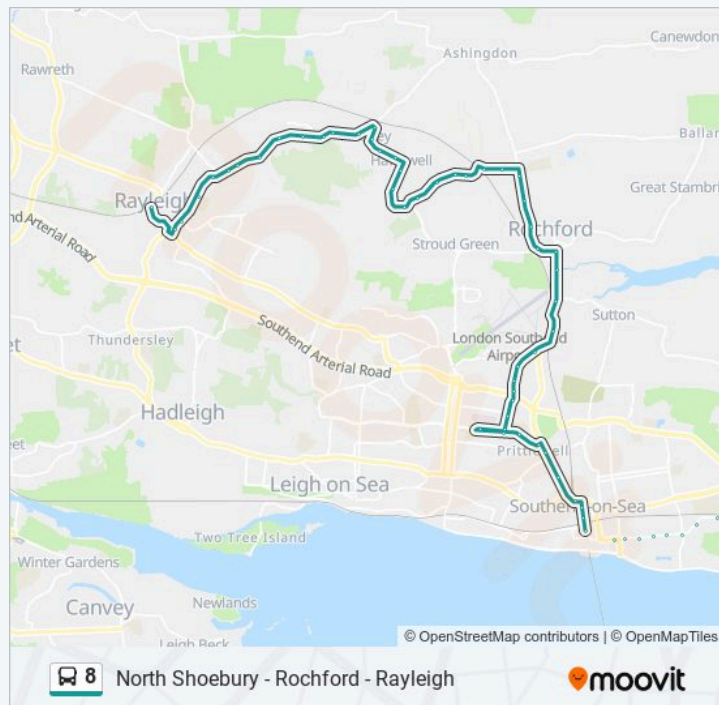

Gainsborough Drive, Prittlewell

Highfield Gardens, Prittlewell

Southend Hospital South, Prittlewell

Highfield Gardens, Prittlewell

Carlton Avenue, Prittlewell

The Bell Southside, Prittlewell

The Bell Northside, Prittlewell

Hornby Avenue, Prittlewell

Feeches Road, Prittlewell

8 bus Info

Direction: Rayleigh

Stops: 72

Trip Duration: 91 min

Line Summary:

Warners Bridge, Prittlewell

Ravenswood Chase, Rochford

The Anne Boleyn, Rochford

South Street, Rochford

The Square, Rochford

Railway Station, Rochford

Roche Avenue, Rochford

Holt Farm School, Rochford

Golden Cross Post Office, Rochford

Tudor Way, Hawkwell

Hillside Avenue, Hawkwell

The White Hart, Hawkwell

Great Eastern Road, Hockley

Station Approach, Hockley

The Spa, Hockley

Seetec, Hockley

The Bull, Hockley