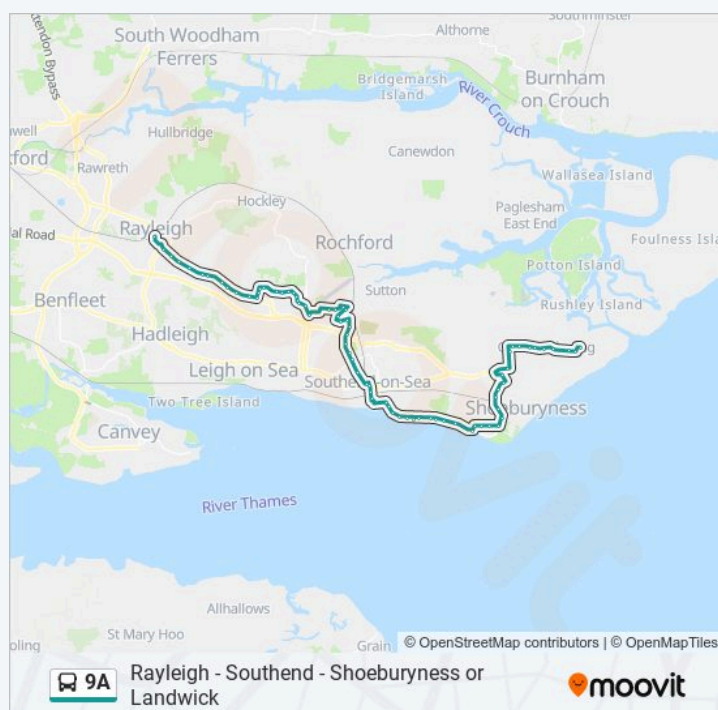

Chichester Road, Southend-On-Sea

Friday

06:00 - 17:55

Saturday

07:21 - 17:51

### 9A bus Info

**Direction:** Rayleigh

**Stops:** 74

**Trip Duration:** 85 min

**Line Summary:**

9A Rayleigh - Southend - Shoeburyness or Landwick

Victoria Station Interchange, Southend-On-Sea

Civic Centre, Southend-On-Sea

Blue Boar, Prittlewell

Priory Park, Prittlewell

Earls Hall Avenue, Prittlewell

Cuckoo Corner North, Prittlewell

Thornford Gardens, Prittlewell

Oaken Grange Drive, Prittlewell

Alton Gardens, Prittlewell

Feeches Road, Prittlewell

Warners Bridge, Prittlewell

Holiday Inn Southend Airport, Prittlewell

Vickers Road, Prittlewell

Avro Road, Prittlewell

St Lawrence Way, Eastwood

Comet Way, Eastwood

Western Approaches, Eastwood

Neil Armstrong Way, Eastwood