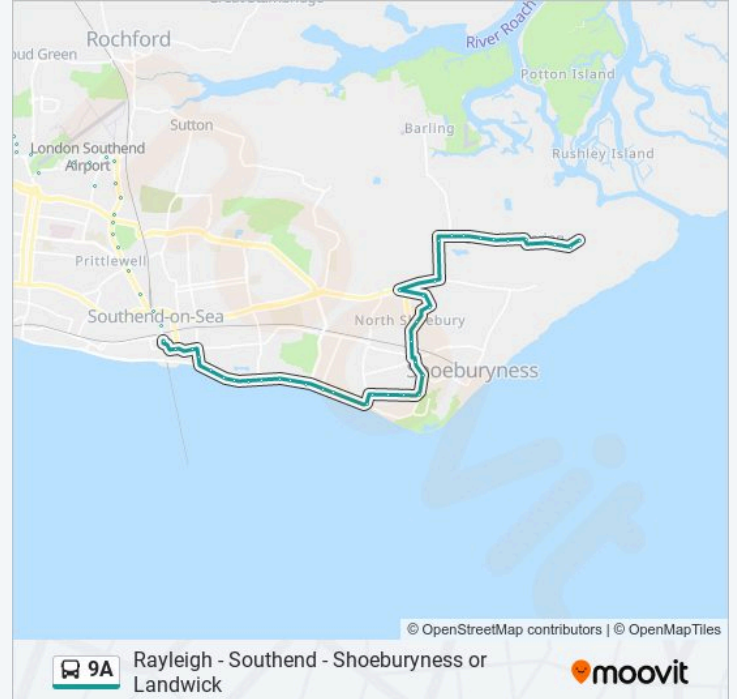

Comet Way, Eastwood

St Lawrence Way, Eastwood

Avro Road, Prittlewell

Vickers Road, Prittlewell

Holiday Inn Southend Airport, Prittlewell

Warners Bridge, Prittlewell

Feeches Road, Prittlewell

Manners Way, Prittlewell

Whitegate Road, Southend-On-Sea

Travel Centre, Southend-On-Sea

The Seaway Car Park, Southend-On-Sea

Norman Harris House, Southend-On-Sea

Southchurch Avenue, Southend-On-Sea

Burdett Road, Southend-On-Sea

Esplanade House, Southend-On-Sea

The Castle, Southchurch

Marine Activities Centre, Southchurch

Lifstan Way South, Southchurch

Halfway House Ph, Southchurch

Roslin Hotel, Thorpe Bay

Thorpe Bay Corner, Thorpe Bay

The Broadway, Thorpe Bay

St Augustine's Avenue, Thorpe Bay