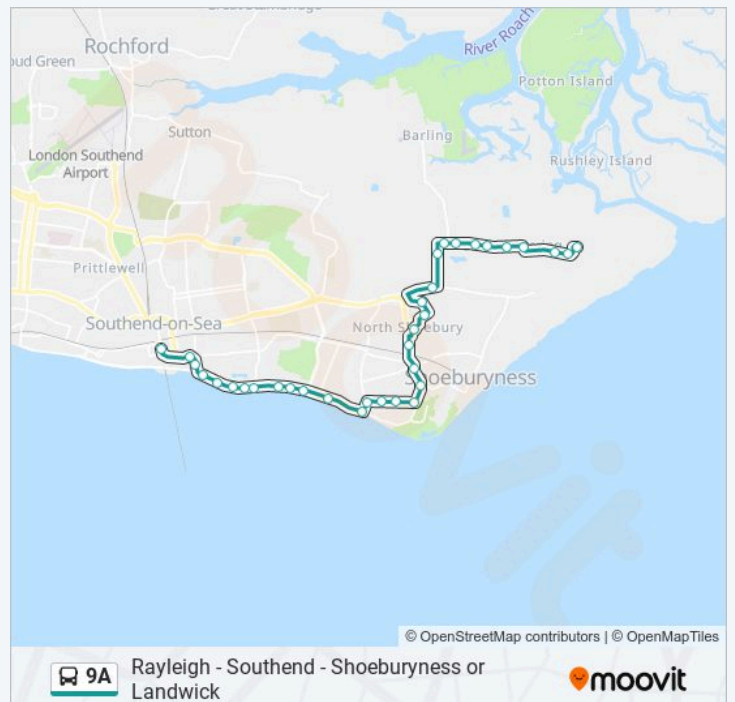

**9A bus Time Schedule**

Southend-On-Sea Route Timetable:

Sunday	Not Operational
Monday	18:51
Tuesday	18:51
Wednesday	18:51
Thursday	18:51
Friday	18:51
Saturday	18:21 - 18:51

**9A bus Info**

**Direction:** Southend-On-Sea

**Stops:** 34

**Trip Duration:** 34 min

**Line Summary:**

Rayleigh - Southend - Shoeburyness or Landwick

Thorpe Bay Corner, Thorpe Bay

Roslin Hotel, Thorpe Bay

Halfway House Ph, Southchurch

Lifstan Way South, Southchurch