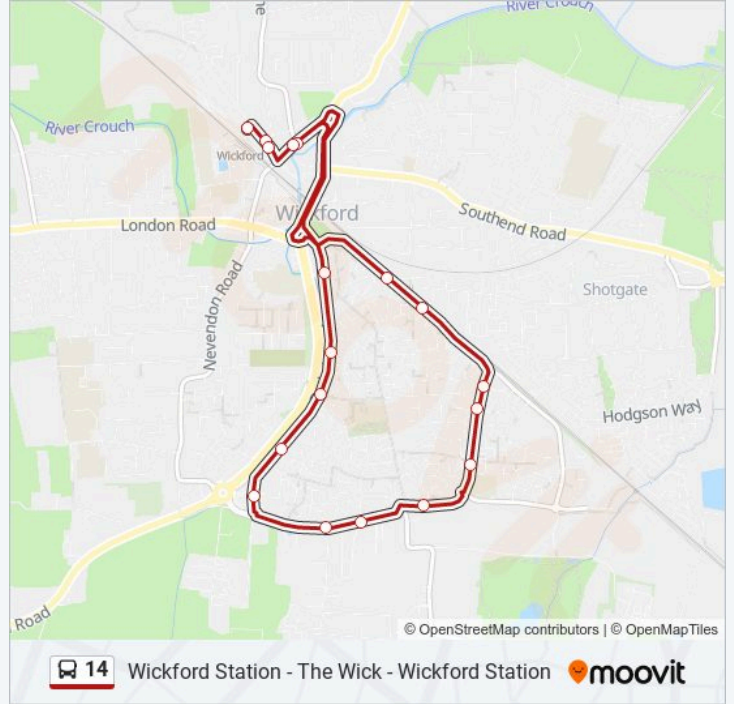

## Wickford Station - The Wick - Wickford Station

Get The App

The 14 bus line Wickford Station - The Wick - Wickford Station has one route. For regular weekdays, their operation hours are:

(1) Wickford: 05:01 - 20:21

### Direction: Wickford

19 stops

[VIEW LINE SCHEDULE](#)

- Railway Station, Wickford
- Jersey Gardens, Wickford
- The Swans, Wickford
- Tiptree Grove, Wickford
- Fambridge Drive, Wickford
- St Omar Close, Wickford
- Sutherland Place, Wickford
- The Derby Digger, Wickford
- Melville Drive, Wickford
- Carlyle Gardens, Wickford
- Wick Drive, Wickford
- Tesco Store, Wickford
- Harris Close, Wickford
- Twinstead, Wickford
- Broad Oaks, Wickford
- Pebmarsh Drive, Wickford
- The Swans, Wickford
- Jersey Gardens, Wickford
- Railway Station, Wickford

### 14 bus Time Schedule

Wickford Route Timetable:

Sunday	Not Operational
Monday	05:01 - 20:21
Tuesday	05:01 - 20:21
Wednesday	05:01 - 20:21
Thursday	05:01 - 20:21
Friday	05:01 - 20:21
Saturday	Not Operational

### 14 bus Info

**Direction:** Wickford

**Stops:** 19

**Trip Duration:** 11 min

**Line Summary:**

14 bus time schedules and route maps are available in an offline PDF at [moovitapp.com](https://moovitapp.com). Use the Moovit App to see live bus times, train schedule or subway schedule, and step-by-step directions for all public transit in London.