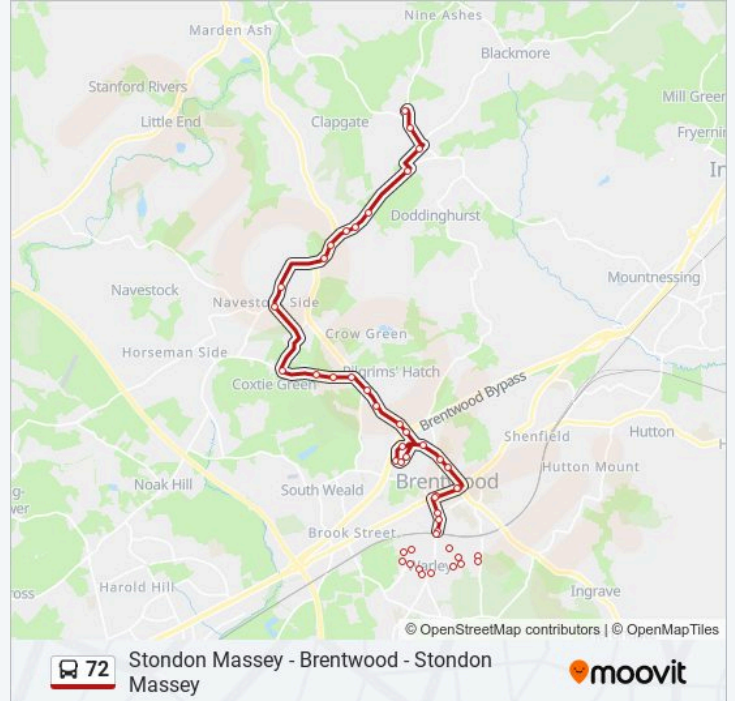

72 bus Time Schedule

Brentwood Route Timetable:

Sunday	Not Operational
Monday	09:06
Tuesday	09:06
Wednesday	09:06
Thursday	09:06
Friday	09:06
Saturday	09:01 - 09:48

72 bus Info

Direction: Brentwood

Stops: 30

Trip Duration: 24 min

Line Summary:

Porters Close, Brentwood
 Highwood Close, Brentwood
 The Robin Hood, Brentwood
 Doddinghurst Road, Brentwood
 Burland Road, Brentwood
 High Street (E)
 Crown Street (J)
 Queens Road Rbt, Brentwood
 Brentwood Railway Station, Brentwood

Direction: Stondon Massey

46 stops

[VIEW LINE SCHEDULE](#)

High Street (E)
 Crown Street (J)
 Queens Road Rbt, Brentwood
 Brentwood Railway Station, Brentwood
 Mount Crescent, Brentwood
 South Drive, Brentwood
 Hartswood Road, Brentwood
 Uplands Road, Brentwood
 Headley Chase, Brentwood
 Blackthorn Way, Brentwood
 Albert Street, Warley
 Warley Hill, Warley
 Medical Centre, Warley
 Osborne Heights, Warley
 Rhapsody Crescent, Warley
 Clements Park School, Warley
 Crescent Road, Brentwood
 Brentwood Railway Station, Brentwood

Stops: 46

Trip Duration: 44 min

Line Summary:

Queens Road Rbt, Brentwood

Crown Street (K)

High Street, Brentwood

North Road, Brentwood

Doddinghurst Road, Brentwood