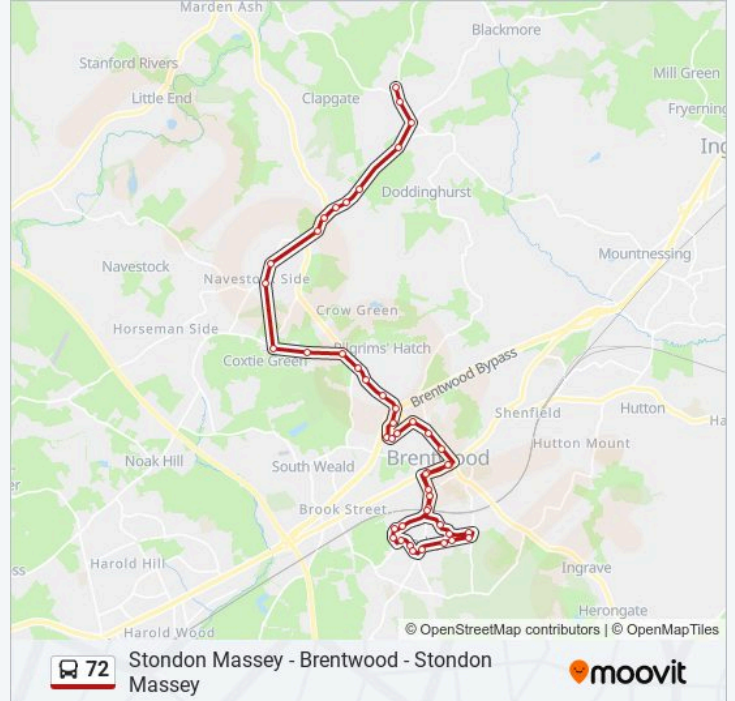

Trip Duration: 24 min

Line Summary:

Porters Close, Brentwood
 Highwood Close, Brentwood
 The Robin Hood, Brentwood
 Doddinghurst Road, Brentwood
 Burland Road, Brentwood
 High Street (E)
 Crown Street (J)
 Queens Road Rbt, Brentwood
 Brentwood Railway Station, Brentwood

Direction: Stondon Massey

46 stops

[VIEW LINE SCHEDULE](#)

High Street (E)
 Crown Street (J)
 Queens Road Rbt, Brentwood
 Brentwood Railway Station, Brentwood
 Mount Crescent, Brentwood
 South Drive, Brentwood
 Hartswood Road, Brentwood
 Uplands Road, Brentwood
 Headley Chase, Brentwood
 Blackthorn Way, Brentwood
 Albert Street, Warley
 Warley Hill, Warley
 Medical Centre, Warley
 Osborne Heights, Warley
 Rhapsody Crescent, Warley
 Clements Park School, Warley
 Crescent Road, Brentwood
 Brentwood Railway Station, Brentwood

Stops: 46

Trip Duration: 44 min

Line Summary:

Queens Road Rbt, Brentwood

Crown Street (K)

High Street, Brentwood

North Road, Brentwood

Doddinghurst Road, Brentwood

Brizes Corner, Kelvedon Hatch

Fox Hatch House, Kelvedon Hatch

Stocks Lane, Kelvedon Hatch

Elmtree Avenue, Kelvedon Hatch

Outing's Lane, Hook End

Tipps Cross Lane, Hook End

Bricklayers Arms, Stondon Massey

Soames Mead, Stondon Massey