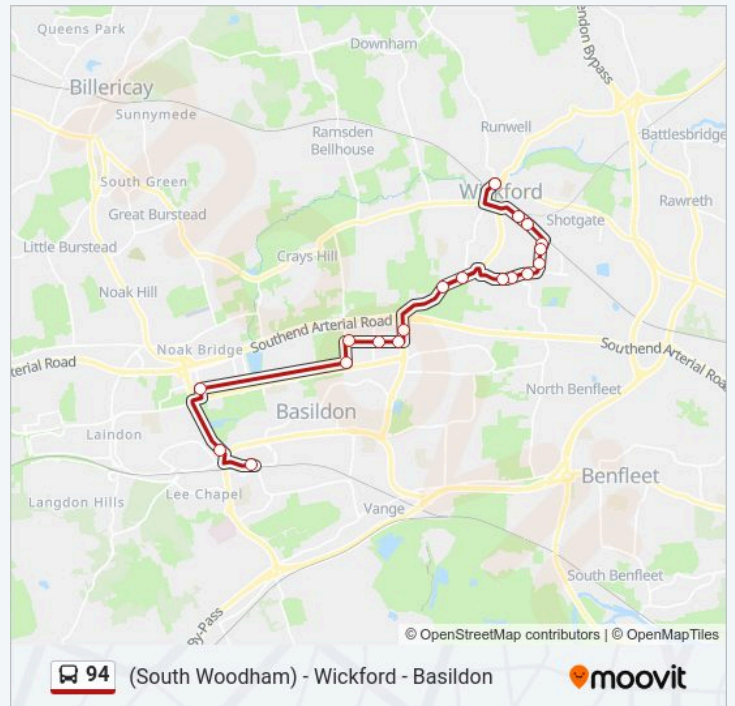

### 94 bus Info

**Direction:** South Woodham Ferrers

**Stops:** 42

**Trip Duration:** 58 min

**Line Summary:**

The Swans, Wickford

Memorial Park, Wickford

Church, Runwell

Wick Drive, Wickford

Tesco Store, Wickford

Harris Close, Wickford

Twinstead, Wickford

Broad Oaks, Wickford

Pebmarsh Drive, Wickford

The Swans, Wickford

**94 bus Info**

**Direction:** Wickford

**Stops:** 19

**Trip Duration:** 26 min

**Line Summary:**

94 bus time schedules and route maps are available in an offline PDF at [moovitapp.com](https://moovitapp.com). Use the Moovit App to see live bus times, train schedule or subway schedule, and step-by-step directions for all public transit in London.