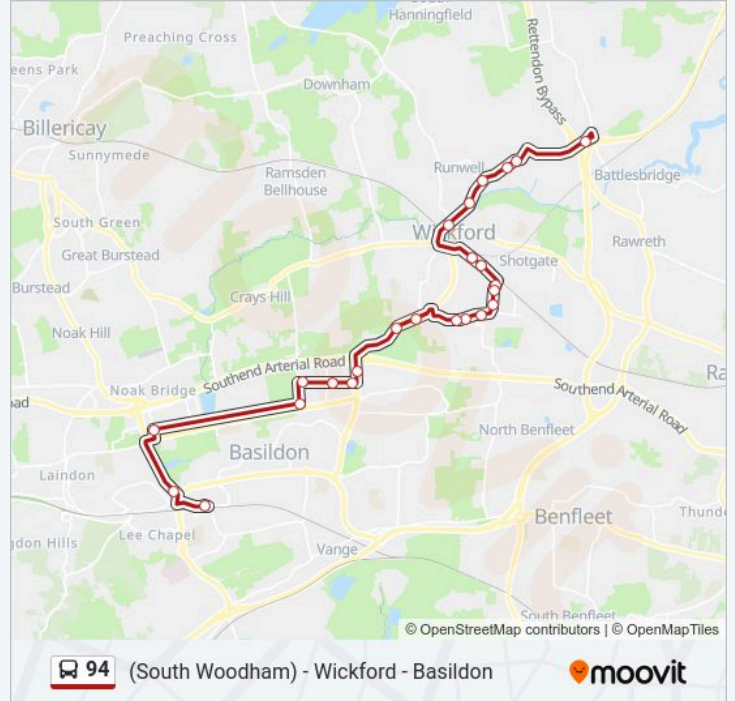

**94 bus Info**

**Direction:** Rettendon

**Stops:** 24

**Trip Duration:** 28 min

**Line Summary:**

Harris Close, Wickford

Twinstead, Wickford

Broad Oaks, Wickford

Pebmarsh Drive, Wickford

The Swans, Wickford

Memorial Park, Wickford

Church, Runwell

Lynfords Drive, Runwell

The Chase, Runwell

The Turnpike West, Rettendon

### Direction: South Woodham Ferrers

42 stops

[VIEW LINE SCHEDULE](#)

Bus Station, Basildon Town Centre

Roundacre, Basildon

B & Q, Basildon

York Factory, Basildon

Gardiners Lane South, Basildon

### 94 bus Info

**Direction:** South Woodham Ferrers

**Stops:** 42

**Trip Duration:** 58 min

**Line Summary:**

The Swans, Wickford

Memorial Park, Wickford

Church, Runwell