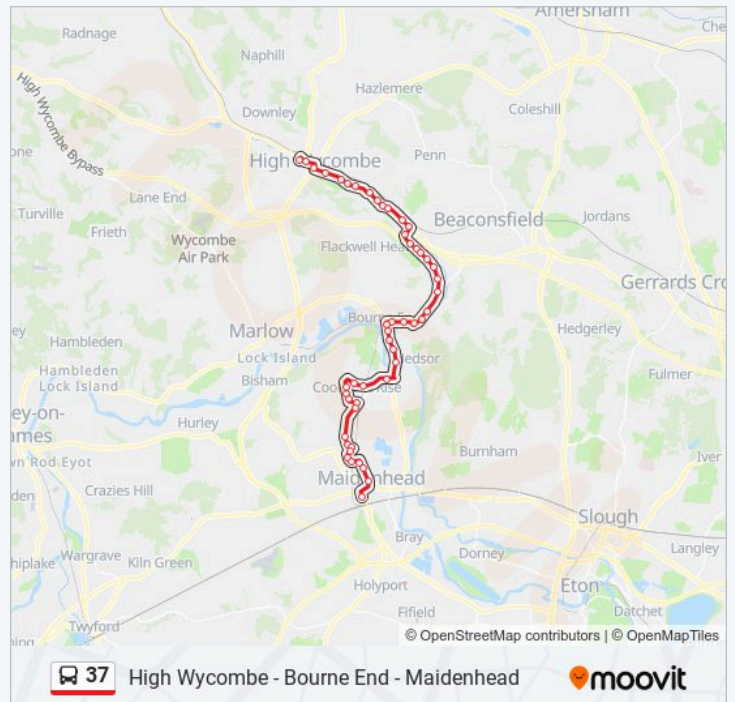

**Direction: Maidenhead Town Centre**

49 stops

[VIEW LINE SCHEDULE](#)

High Wycombe Busstn, High Wycombe  
 Oxford Street, High Wycombe  
 High Street, High Wycombe  
 Trinity Church, High Wycombe  
 Cricket Ground, High Wycombe  
 Chestnut Avenue, High Wycombe  
 London Road Lidl, High Wycombe  
 Post Office, Wycombe Marsh  
 Ford Street, Wycombe Marsh  
 The King George V Ph, Wycombe Marsh  
 Hammersley Lane, High Wycombe  
 Rayners Avenue, Loudwater  
 Loudwater Turn, Loudwater  
 Station Road, Loudwater  
 Lammas Way, Loudwater  
 Knaves Beech, Loudwater  
 Hedge Lea, Loudwater  
 Boundary Place, Loudwater  
 Glory Mill Lane, Wooburn Green  
 Wycombe Lane, Wooburn Green  
 The Red Lion Ph, Wooburn Green  
 Town Lane, Wooburn  
 Cemetery, Wooburn  
 Brookbank, Cores End  
 Cores End, Bourne End  
 New Road, Bourne End

**37 bus Info**

**Direction:** Maidenhead Town Centre

**Stops:** 49

**Trip Duration:** 60 min

**Line Summary:**

Railway Station, Bourne End

St Mark's Church, Bourne End

Hedsor Road, Bourne End