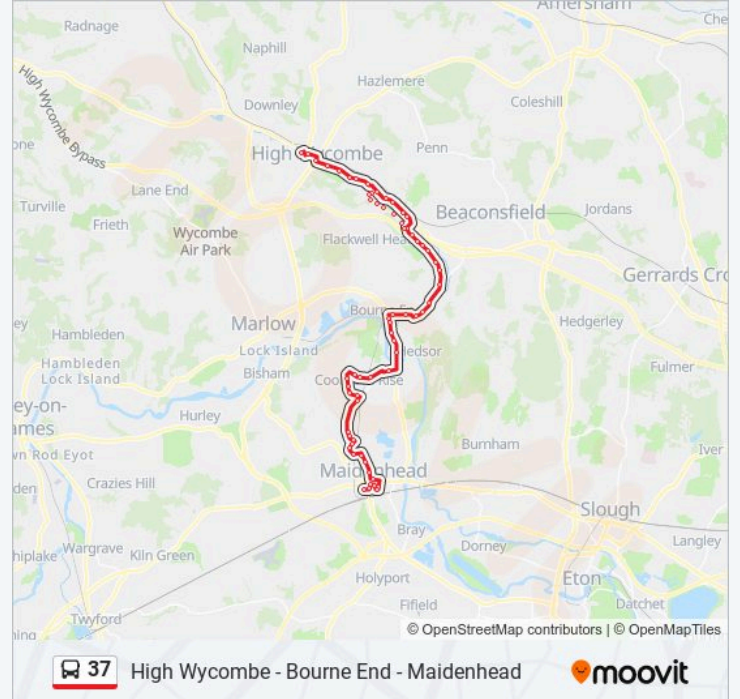

St Elizabeth's Church, Cookham Rise

Medical Centre, Cookham Rise

Cookham Rise Railway Station, Cookham Rise

Cookham Village Memorial, Cookham

Riversdale South, Bourne End

Ferry Lane, Bourne End

Hedsor Road, Bourne End

St Mark's Church, Bourne End

Railway Station, Bourne End

New Road, Bourne End

Cores End, Bourne End

Brookbank, Cores End

Cemetery, Wooburn

Town Lane, Wooburn

The Red Lion Ph, Wooburn Green

Wycombe Lane, Wooburn Green

Glory Mill Lane, Wooburn Green

Boundary Place, Loudwater

Hedge Lea, Loudwater

Knives Beech, Loudwater

Lammas Way, Loudwater

Station Road, Loudwater

Loudwater Turn, Loudwater

Rayners Avenue, Loudwater

Hammersley Lane, High Wycombe

The King George V Ph, Wycombe Marsh

Ford Street, Wycombe Marsh

Post Office, Wycombe Marsh

London Road Lidl, High Wycombe

Chestnut Avenue, High Wycombe

Cricket Ground, High Wycombe

Trinity Church, High Wycombe