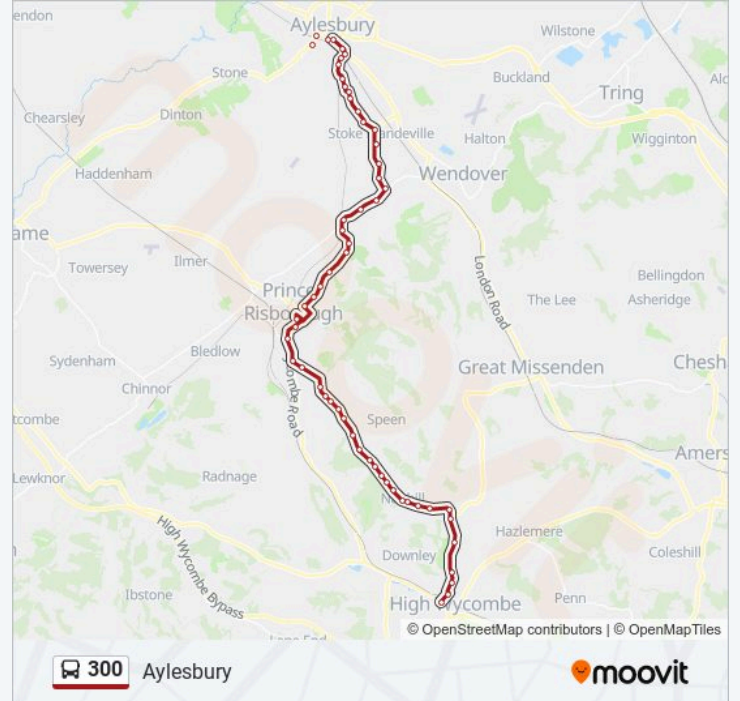

300 bus Info

Direction: Aylesbury

Stops: 56

Trip Duration: 55 min

Line Summary:

The Whip Ph, Loosley Row

Loosley House, Loosley Row

Windy Ridge, Loosley Row

Stoke Mandeville Hospital Main Gate, Aylesbury

Stadium Approach, Aylesbury

Harvey Road, Aylesbury

Mandeville Road, Aylesbury

Stoke Road, Aylesbury

Magistrates Court, Aylesbury

Walton Street, Aylesbury

Morrisons, Aylesbury

Ta Centre, Aylesbury

Sir Henry Floyd School, Aylesbury

Direction: High Wycombe

58 stops

[VIEW LINE SCHEDULE](#)

Churchill Avenue, Aylesbury

Aylesbury College, Aylesbury

Friarage Road, Aylesbury