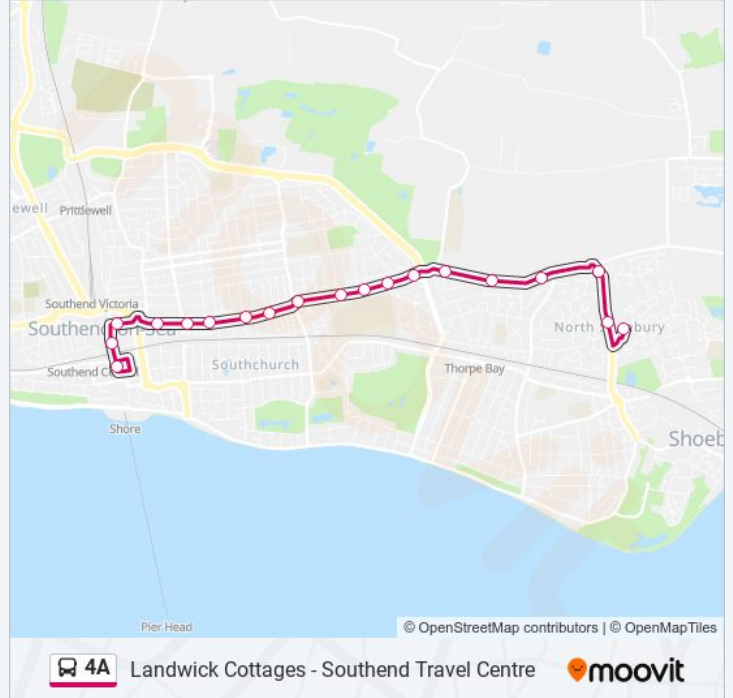

Direction: North Shoebury

Stops: 19

Trip Duration: 16 min

Line Summary:

St Marys Church, North Shoebury

Shoebury Asda, North Shoebury

Direction: North Shoebury

14 stops