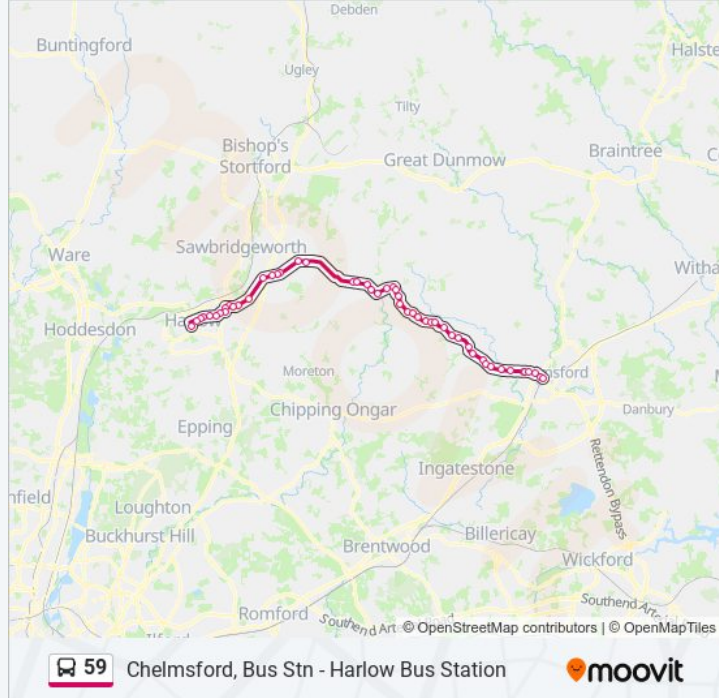

Sycamore Cottages, Roxwell

Reeds Farm, Roxwell

The Hickerage, Writtle

Lordship Road, Writtle

Chignal Corner, Chelmsford

Highfield Road, Chelmsford

Admirals Park, Chelmsford

Rose & Crown, Chelmsford

County Hotel, Chelmsford City Centre

Bus Station, Chelmsford City Centre

Direction: Harlow Town Centre

47 stops

[VIEW LINE SCHEDULE](#)

59 bus Time Schedule

Harlow Town Centre Route Timetable:

Sunday

09:55 - 19:55

Bus Station, Chelmsford City Centre

Rose & Crown, Chelmsford

Admirals Park, Chelmsford

Highfield Road, Chelmsford

Chignal Corner, Chelmsford

Lordship Road, Writtle

The Hickerage, Writtle

59 bus Info

Direction: Harlow Town Centre

Stops: 47

Trip Duration: 47 min

Line Summary:

Post Office, Sheering

The Cock, Sheering

The Crown, Sheering