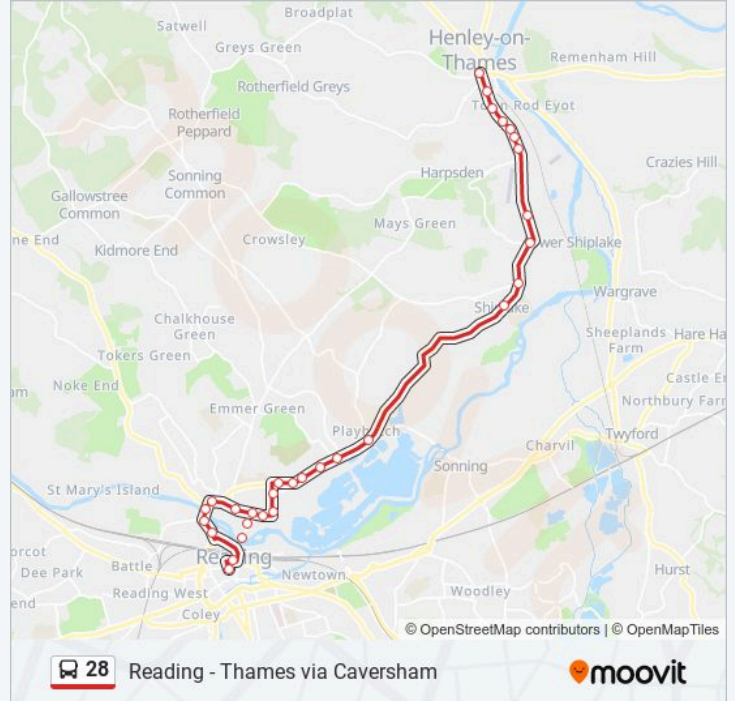

### 28 bus Info

**Direction:** Henley-On-Thames

**Stops:** 28

**Trip Duration:** 35 min

**Line Summary:**

Allotments, Henley-On-Thames

Tesco Superstore, Henley-On-Thames

Newtown Road, Henley-On-Thames

### Direction: Reading Town Centre

27 stops

[VIEW LINE SCHEDULE](#)

Hart Street, Henley-On-Thames

Rail Station, Henley-On-Thames

St Marks Road, Henley-On-Thames

Niagara Road, Henley-On-Thames

Newtown Road, Henley-On-Thames

### 28 bus Info

**Direction:** Reading Town Centre

**Stops:** 27

**Trip Duration:** 35 min

**Line Summary:**

Montague Street, Lower Caversham

St Johns Road, Lower Caversham

Elizabeth House, Caversham