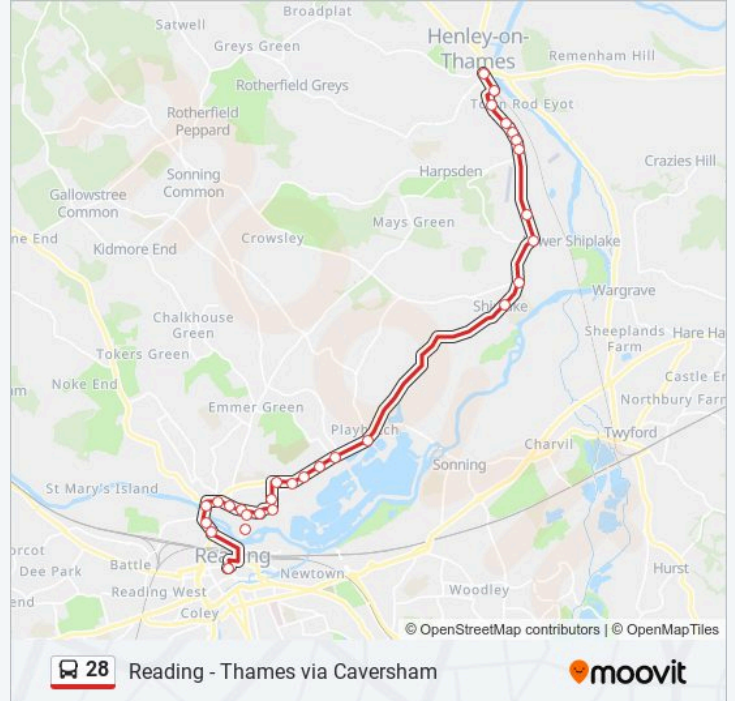

## Reading - Thames via Caversham

Get The App

The 28 bus line (Reading - Thames via Caversham) has 2 routes. For regular weekdays, their operation hours are:  
 (1) Henley-On-Thames: 07:00 - 19:00(2) Reading Town Centre: 07:40 - 19:40  
 Use the Moovit App to find the closest 28 bus station near you and find out when is the next 28 bus arriving.

### Direction: Reading Town Centre

27 stops

[VIEW LINE SCHEDULE](#)

Hart Street, Henley-On-Thames

Rail Station, Henley-On-Thames

St Marks Road, Henley-On-Thames

Niagara Road, Henley-On-Thames

Newtown Road, Henley-On-Thames

### 28 bus Info

**Direction:** Reading Town Centre

**Stops:** 27

**Trip Duration:** 35 min

**Line Summary:**

Montague Street, Lower Caversham

St Johns Road, Lower Caversham

Elizabeth House, Caversham

Westfield Road, Caversham

Church Street, Caversham

Bridge Street Caversham, Caversham

The Moderation, Reading

Swansea Road, Reading

Friar Street, Reading Town Centre

28 bus time schedules and route maps are available in an offline PDF at [moovitapp.com](https://moovitapp.com). Use the Moovit App to see live bus times, train schedule or subway schedule, and step-by-step directions for all public transit in London.