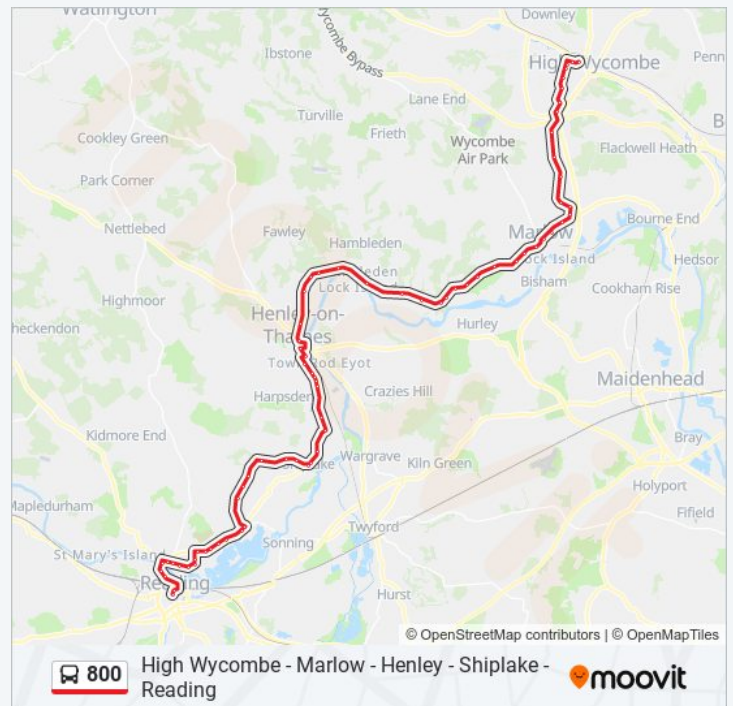

Dean Street, Marlow

Dean Street Car Park, Marlow

Spittal Street, Marlow

Foxes Piece, Marlow

Bobmore Lane, Marlow

Wiltshire Road, Marlow

Churchill Drive, Marlow

Wycombe Road, Marlow Bottom

800 bus Info

Direction: Reading Town Centre

Stops: 71

Trip Duration: 85 min

Line Summary:

The Three Horseshoes Ph, Marlow Bottom

Wycombe Road, Marlow Bottom

Churchill Drive, Marlow

St Marks Road, Henley-On-Thames

Niagara Road, Henley-On-Thames

Newtown Road, Henley-On-Thames

Tesco Superstore, Henley-On-Thames

Allotments, Henley-On-Thames

Bolney Lane, Lower Shiplake

Station Road, Lower Shiplake

Mill Lane, Shiplake Cross

Shiplake College, Shiplake

The Plough, Shiplake

Memorial Avenue, Shiplake

Orwells Restaurant, Shiplake Row

Heathfield Close, Binfield Heath

Gravel Road, Binfield Heath

Bints Farm, Dunsden Green