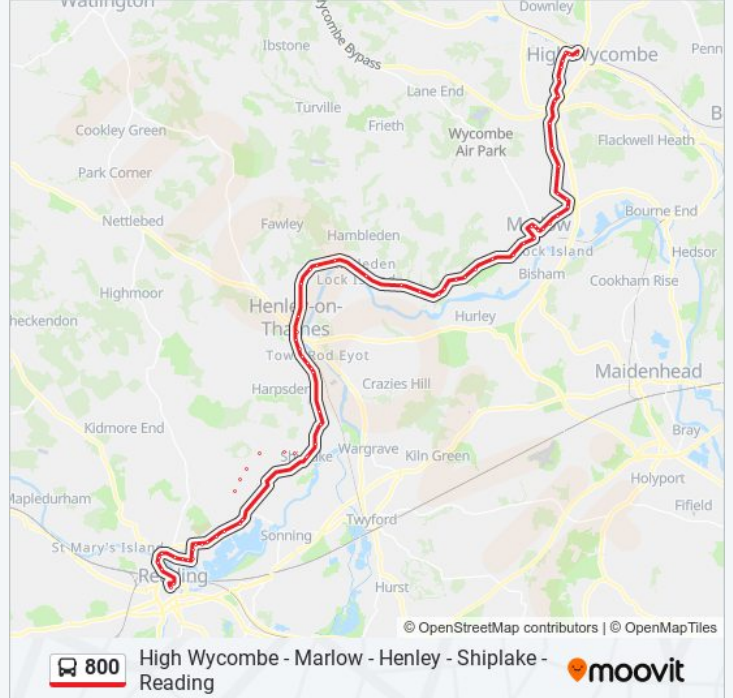

800 bus Info

Direction: High Wycombe

Stops: 73

Trip Duration: 85 min

Line Summary:

Heathfield Close, Binfield Heath
Orwells Restaurant, Shiplake Row
Memorial Avenue, Shiplake
The Plough, Shiplake
Shiplake College, Shiplake
Mill Lane, Shiplake Cross
Station Road, Lower Shiplake
Bolney Lane, Lower Shiplake
Tesco Superstore, Henley-On-Thames
Newtown Road, Henley-On-Thames
Niagara Road, Henley-On-Thames
St Marks Road, Henley-On-Thames
Christ Church, Henley-On-Thames
Bell Street, Henley-On-Thames
Bell Street North, Henley-On-Thames
Swiss Farm, Henley-On-Thames
Icehouse Lane, Henley-On-Thames
Fawley Court Farm, Fawley
Benhams Lane, Fawley
Greenlands, Hambleden
Mill End, Hambleden
Westfield Bungalows, Medmenham
The Dog & Badger Ph, Medmenham
Millbank Wood, Medmenham
Danesfield House, Danesfield
Thames Reach, Danesfield
Combined School, Danesfield
Harleyford Manor, Danesfield
Hook's Corner, Marlow
Pound Lane, Marlow
Spinfield Lane, Marlow
West Street, Marlow
Queens Road, Marlow

Dean Street, Marlow

Dean Street Car Park, Marlow

Spittal Street, Marlow

Foxes Piece, Marlow

Bobmore Lane, Marlow

Wiltshire Road, Marlow

Churchill Drive, Marlow

Wycombe Road, Marlow Bottom

The Three Horseshoes Ph, Marlow Bottom

Burroughs Grove Hill, Marlow Bottom

The Blacksmiths' Arms Ph, Marlow Bottom

Marlow Road, Cressex

Rupert Avenue, High Wycombe

Carver Hill Road, High Wycombe

The Wendover Arms Ph, High Wycombe

800 bus Info

Direction: Reading Town Centre

Stops: 71

Trip Duration: 85 min

Line Summary:

The Three Horseshoes Ph, Marlow Bottom

Wycombe Road, Marlow Bottom

Churchill Drive, Marlow