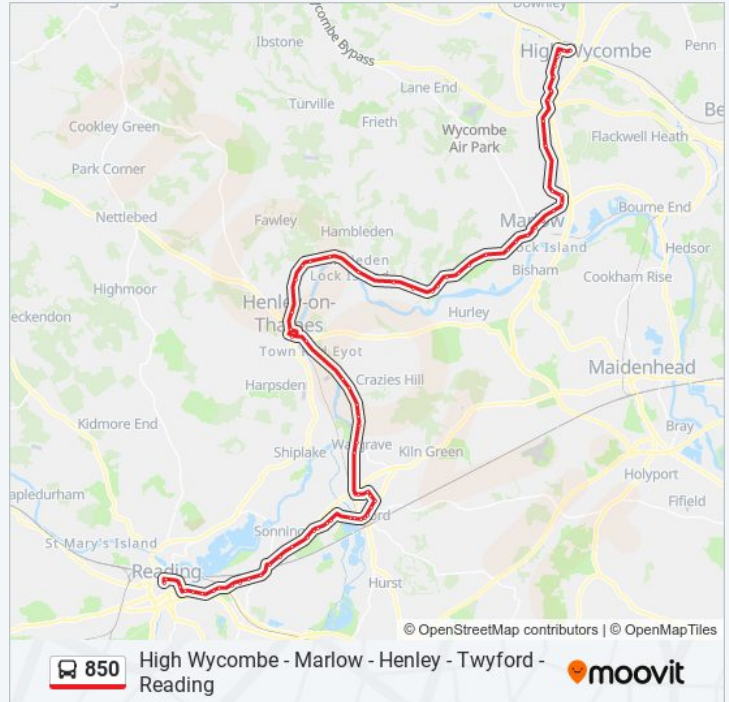

Temple Combe, Wargrave

Saturday

07:00 - 18:00

**850 bus Info**

**Direction:** Reading Town Centre

**Stops:** 73

**Trip Duration:** 100 min

**Line Summary:**

Chiltern Drive, Charvil

Park View Drive South, Charvil

Wee Waif, Charvil

Milestone Avenue, Charvil

Model Farm, Sonning

Hawthorn Way, Sonning

Holmemoor Drive, Sonning

Sonning Lane, Sonning

Shepherds Hill Top, North Earley

Earley Power Station, North Earley

Shepherds House Lane, North Earley

London Road - the Drive, North Earley

Liverpool Road, New Town

Cholmeley Road, New Town

Cemetery Junction, Reading