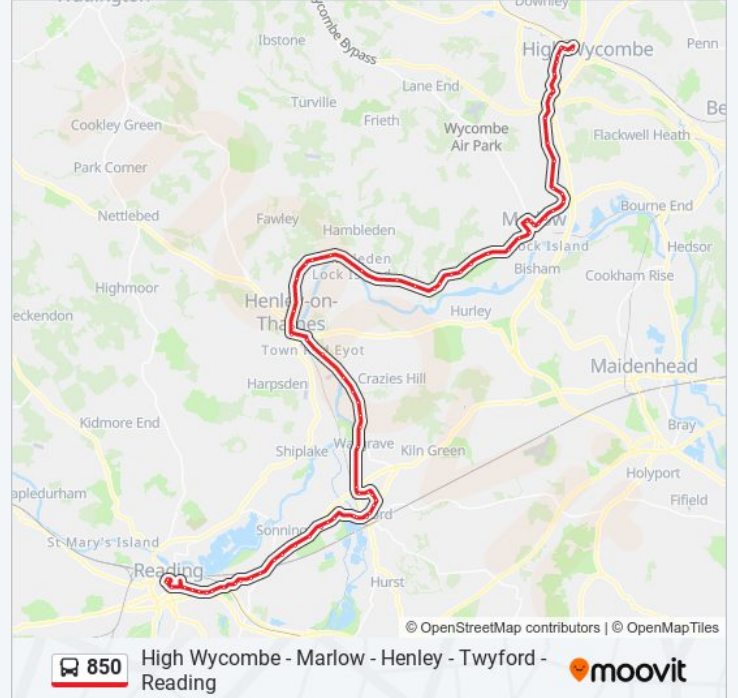

Willow Lane, Wargrave

Summer Lodge, Wargrave

White Cliff, Wargrave

Kenton's Lane, Wargrave

Temple Combe, Wargrave

Marsh Mills, Remenham

Two Brewers, Remenham

Bell Street, Henley-On-Thames

The Dog & Badger Ph, Medmenham

Millbank Wood, Medmenham

Danesfield House, Danesfield

Thames Reach, Danesfield

Combined School, Danesfield

Harleyford Manor, Danesfield

Hook's Corner, Marlow

Pound Lane, Marlow

Spinfield Lane, Marlow

West Street, Marlow

Queens Road, Marlow

Dean Street, Marlow

Dean Street Car Park, Marlow

Spittal Street, Marlow

Foxes Piece, Marlow

Bobmore Lane, Marlow