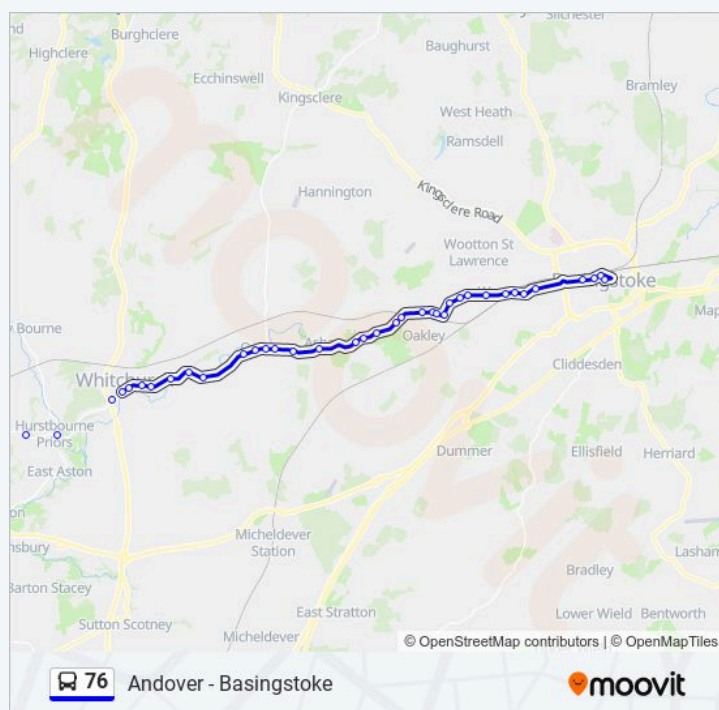

Berrydown Lane, Overton

Ashe Corner, Ashe

Manor Farm Lane, Deane

Deane Cottages Lane, Deane

Oakley Hall, Deane

Tuesday	05:40 - 21:50
Wednesday	05:40 - 21:50
Thursday	05:40 - 21:50
Friday	05:40 - 22:50
Saturday	06:10 - 22:50

### 76 bus Info

**Direction:** Basingstoke

**Stops:** 51

**Trip Duration:** 58 min

**Line Summary:**

Rectory Road, Oakley

Beach Arms Hotel, Oakley

Station Road, Oakley

Lightsfield, Oakley

Tollgate Close, Newfound

Pack Lane Crossroads, Newfound

The Fox, Newfound

The Old Chapel, Newfound

Wootton St Lawrence Turn, Newfound

Manydown Farm, Worting

Roman Way, Worting