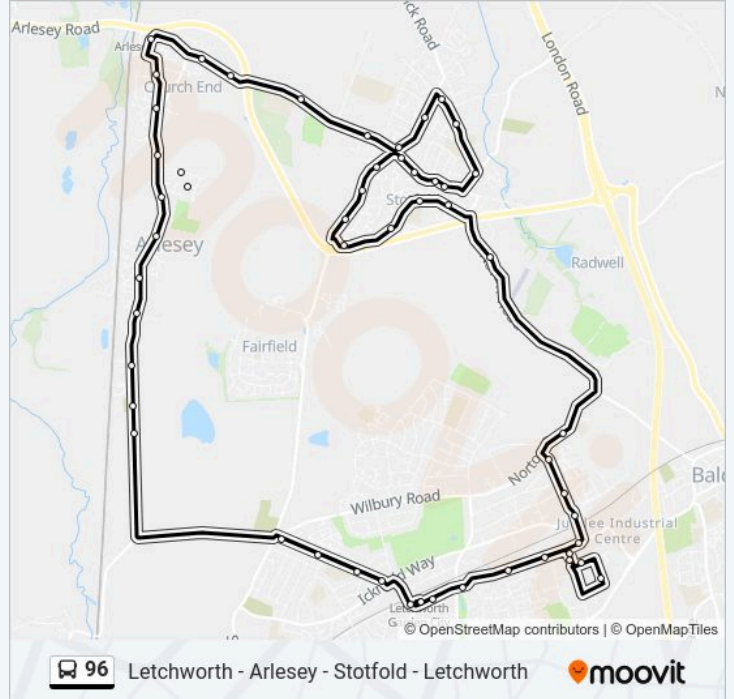

Pix Road, Stotfold

Peggles Lane, Stotfold

Speedwell Way, Stotfold

Community Centre, Stotfold

Cowslip Drive, Stotfold

Norton Road, Stotfold

Three Horseshoes Ph, Norton

Norton Road, Letchworth

Kristiansand Way, Letchworth

Blackhorse Road, Letchworth

Avenue One, Letchworth

Fourth Avenue, Letchworth

Third Avenue, Letchworth

Sainsbury'S, Letchworth

Fourth Avenue, Letchworth

Dunhams Lane, Letchworth

Arden Press Way, Letchworth

Rushby Mead, Letchworth

Letchworth Railway Station East, Letchworth

Letchworth Railway Station, Letchworth

Direction: Stotfold

36 stops

[VIEW LINE SCHEDULE](#)

Sainsbury'S, Letchworth

Sunday	Not Operational
Monday	18:03
Tuesday	18:03
Wednesday	18:03
Thursday	18:03
Friday	18:03
Saturday	18:03

96 bus Info

Direction: Stotfold

Stops: 36

Trip Duration: 47 min

Line Summary:

The Old Oak, Arlesey