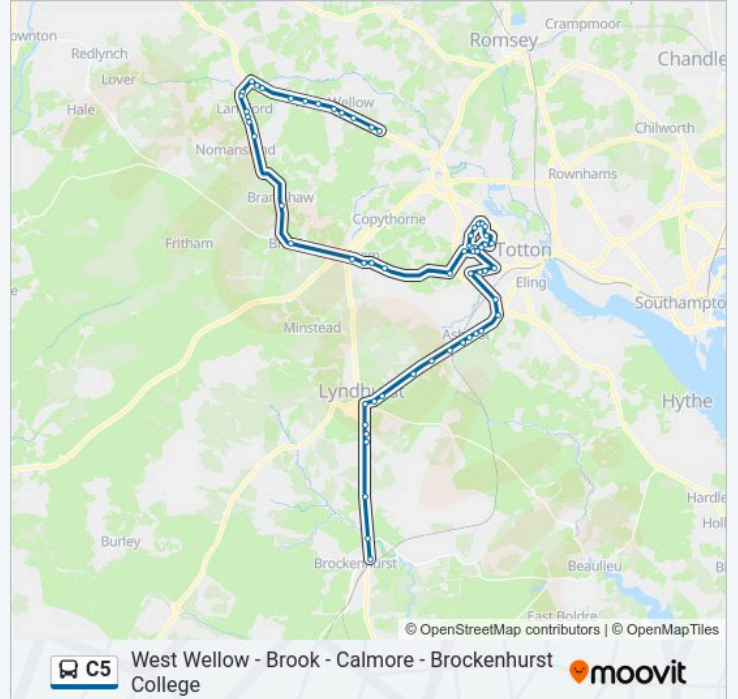

Garden Centre, Cadnam

The Haywain, Bartley

The White Horse, Netley Marsh

Morrisons, West Totton

Stonechat Drive, West Totton

Michigan Way, Calmore

Richmond Close, Calmore

Friars Croft, Calmore

Stocklands, Calmore

Coppice Road, Calmore

Embley Close, Calmore

Bearslane Close, Calmore

Mortimer Close, Calmore

Sarum Compton House, Calmore

Bowater Way, Calmore

Tudor Close, Calmore

Michigan Way, Calmore

Calmore Service Station, Calmore

Calmore Corner, West Totton

Graddidge Way, West Totton

Hazel Farm Road, West Totton

Crabbs Way, West Totton

Rockleigh Drive, Hounslow

Colbury Hall, Foxhills

Whartons Lane, Ashurst

The Forest Inn, Ashurst

Co-Op, Ashurst

Shopping Parade, Ashurst

Ashurst Railway Station, Ashurst

Ashurst Lodge, Ashurst

Lodgehill Cottage, Ashurst

Thatched Cottage Park, Lyndhurst