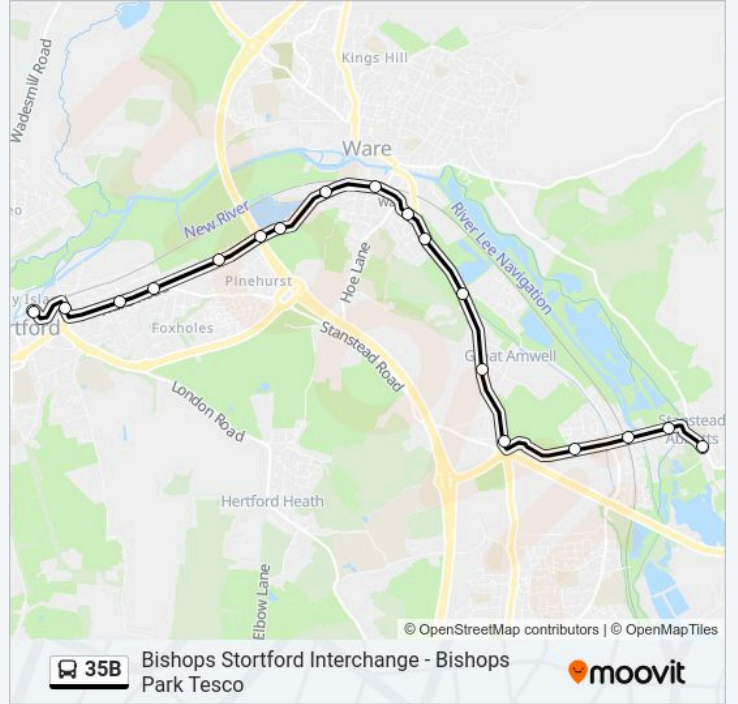

35B bus Info

Direction: Bishops Park

Stops: 10

Trip Duration: 8 min

Line Summary:

Direction: Stanstead Abbots

18 stops

[VIEW LINE SCHEDULE](#)

Hertford Regional College, Ware

Gilpin Mews, Ware

Gilpin Road, Ware

Lower Road, Great Amwell

Van Hage Garden Centre, Great Amwell

Amwell Roundabout, Great Amwell

Hillside Lane, St Margarets

St Margarets Railway Station, St Margarets

Abbots Court, Stanstead Abbots

Abbots Rise, Stanstead Abbots

35B bus Time Schedule

Stanstead Abbots Route Timetable:

Sunday	Not Operational
Monday	18:50
Tuesday	18:50
Wednesday	18:50
Thursday	18:50
Friday	18:50
Saturday	17:45

35B bus Info

Direction: Stanstead Abbots

Stops: 18

Trip Duration: 16 min

Line Summary:

35B bus time schedules and route maps are available in an offline PDF at moovitapp.com. Use the Moovit App to see live bus times, train schedule or subway schedule, and step-by-step directions for all public transit in London.