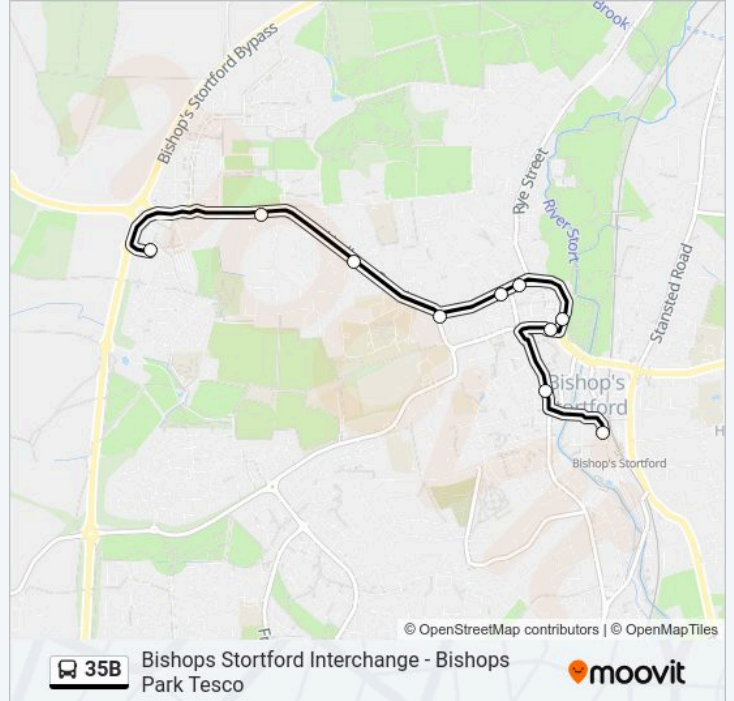

Use the Moovit App to find the closest 35B bus station near you and find out when is the next 35B bus arriving.

Direction: Bishops Park

10 stops

[VIEW LINE SCHEDULE](#)

- Interchange, Bishops Stortford
- Potter Street, Bishops Stortford
- Bridge Street, Bishops Stortford
- The Causeway, Bishops Stortford
- Ymca, Bishops Stortford
- North Street, Bishops Stortford
- Thornfield Road, Bishops Stortford
- Maple Avenue, Bishops Park
- Fire Station, Bishops Park
- Tesco, Bishops Park

35B bus Time Schedule

Bishops Park Route Timetable:

Sunday	Not Operational
Monday	Not Operational
Tuesday	Not Operational
Wednesday	Not Operational
Thursday	Not Operational
Friday	Not Operational
Saturday	09:00

35B bus Info

Direction: Bishops Park

Stops: 10

Trip Duration: 8 min

Line Summary:

Direction: Stanstead Abbots

18 stops

[VIEW LINE SCHEDULE](#)

Bus Station, Hertford

Tesco, Hertford

Raynham Street, Hertford

Fairfax Road, Hertford

Kings Road, Hertford

Viaduct, Chadwell

Springs, Chadwell

Pumping Station, Chadwell