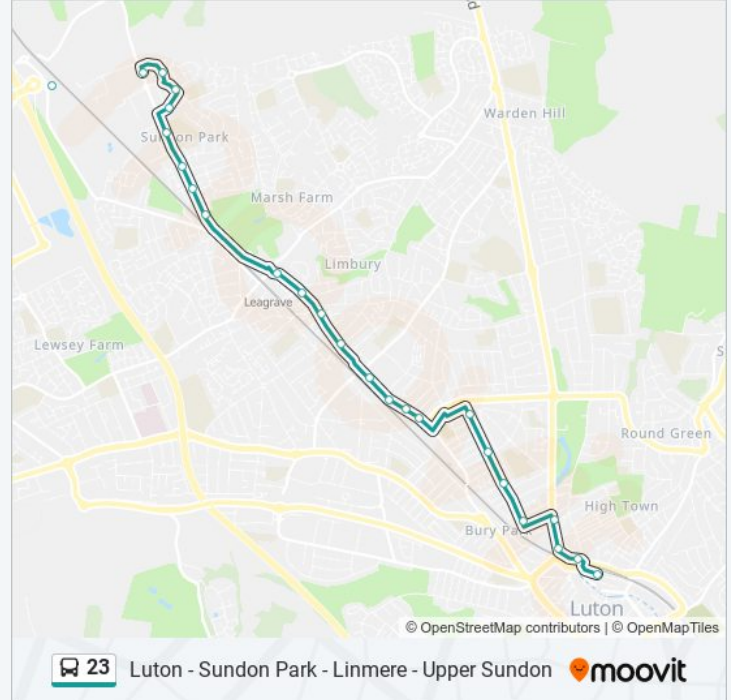

23 bus Info

Direction: Luton Town Centre

Stops: 36

Trip Duration: 38 min

Line Summary:

Hewlett Road, Leagrave

Archway Road, Leagrave

Roman Road, Leagrave

Waller Avenue, Saints

Avenue Grimaldi, Saints

Millfield Road, Saints

Rondini Avenue, Saints

Kennington Road, Biscot

Blenheim Crescent, Biscot

Dorrington Close, Biscot

Studley Road, Biscot

Cromwell Hill, Wardown

Moor Park, Wardown

Railway Bridge, High Town

Luton Station Interchange, Luton Town Centre

Direction: Sundon Park

29 stops

[VIEW LINE SCHEDULE](#)

Luton Station Interchange, Luton Town Centre

23 bus Info

Direction: Sundon Park

Stops: 29

Trip Duration: 32 min

Line Summary:

Leagrave Railway Station, Leagrave

Leagrave Common, Sundon Park

Selina Close, Sundon Park