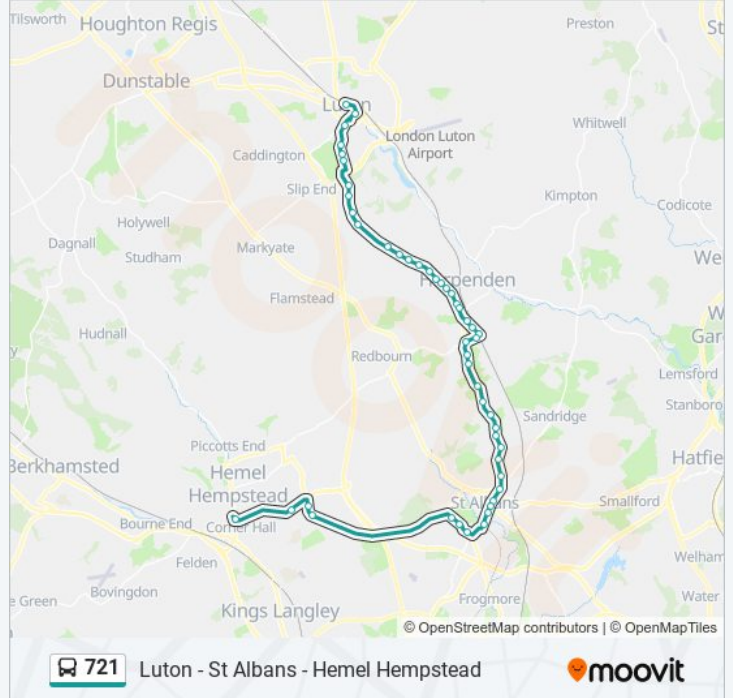

721 bus Info

Direction: Hemel Hempstead

Stops: 48

Trip Duration: 80 min

Line Summary:

Crabtree Lane, Harpenden

The Plough And Harrow Ph, Harpenden

Queens Road, Harpenden

St Columba's College, St Stephens

Mortimer Crescent, Verulam

Roman Gate, Verulam

The Leather Bottle Ph, Leverstock Green

Green Dell Way, Leverstock Green

Longlands, Adeyfield

Riverside, Hemel Hempstead

Direction: Luton Town Centre

48 stops

[VIEW LINE SCHEDULE](#)

Riverside, Hemel Hempstead

Longlands, Adeyfield

Green Dell Way, Leverstock Green

721 bus Time Schedule

Luton Town Centre Route Timetable:

Sunday	Not Operational
Monday	06:55 - 18:50
Tuesday	06:55 - 18:50
Wednesday	06:55 - 18:50