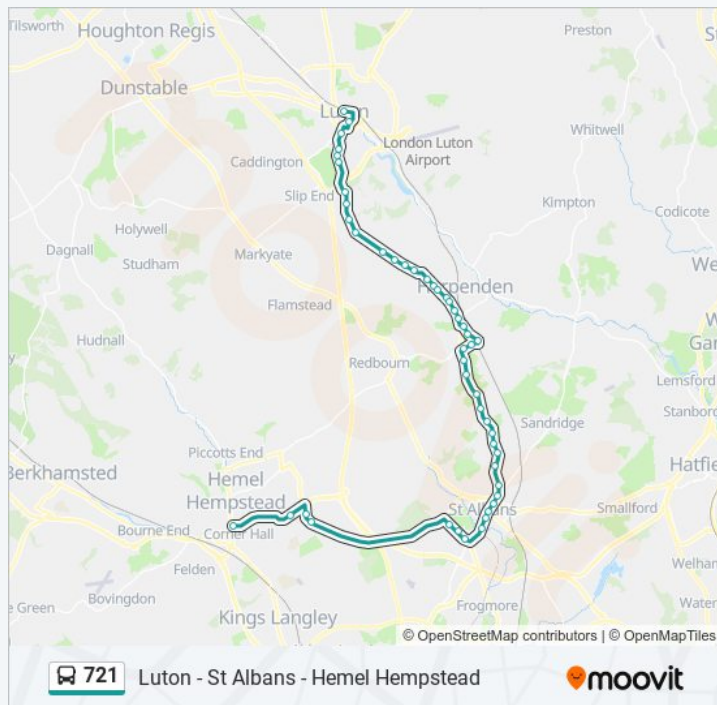

The Leather Bottle Ph, Leverstock Green

Roman Gate, Verulam

Mortimer Crescent, Verulam

St Columba's College, St Stephens

St Albans Abbey Railway Station, St Albans

Abbey, St Albans

Town Hall, St Albans

St Peter's Street, St Albans

Chime Square, St Albans

Heath Farm Lane, Bernards Heath

The Ancient Briton, New Greens

St Albans Girls School, New Greens

Texaco Garage, New Greens

Hawkswick, St Albans

Hawkswick Lodge Farm, St Albans

Childwickbury, Harpenden

Ayres End Lane, Harpenden

Cross Lane, Hatching Green

West Common Way, Hatching Green

St Albans Road, Hatching Green

Queens Road, Harpenden

The Plough And Harrow Ph, Harpenden

Crabtree Lane, Harpenden

Harpenden House Hotel, Harpenden

The George Ph, Harpenden

Old Cock Inn, Harpenden

Old Rectory Close, Harpenden

Douglas Road, Harpenden

Park Mount, Harpenden

Roundwood Lane, Harpenden

Ridgewood Drive, Harpenden

Farm Avenue, Harpenden

The Common, Kinsbourne Green

Thursday 06:55 - 18:50

Friday 06:55 - 18:50

Saturday Not Operational

721 bus Info

Direction: Luton Town Centre

Stops: 48

Trip Duration: 80 min

Line Summary: