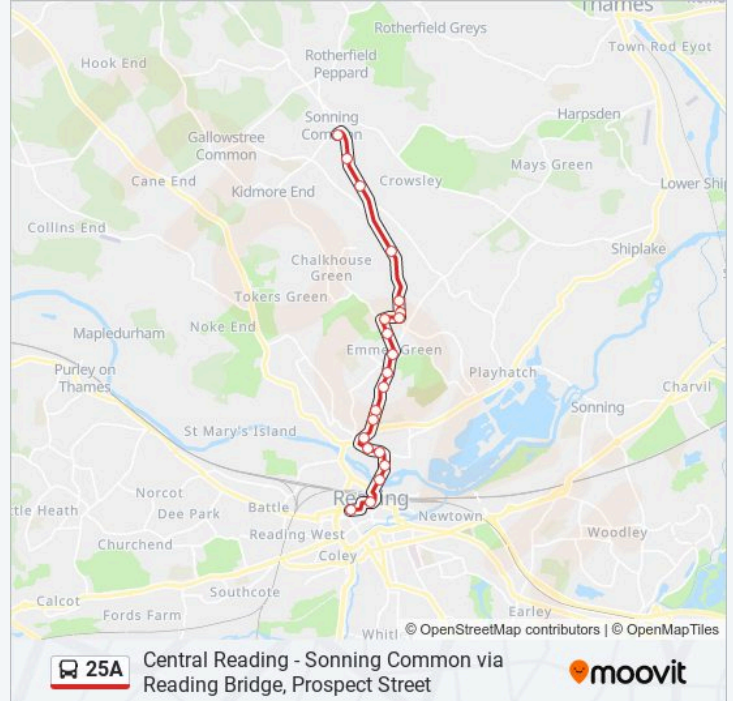

Central Reading - Sonning Common via Reading Bridge, Prospect Street

Get The App

The 25A bus line Central Reading - Sonning Common via Reading Bridge, Prospect Street has one route. For regular weekdays, their operation hours are:

25A bus Time Schedule

Sonning Common Route Timetable:

Sunday	Not Operational
Monday	09:20 - 15:20
Tuesday	09:20 - 15:20
Wednesday	09:20 - 15:20
Thursday	09:20 - 15:20
Friday	09:20 - 15:20
Saturday	09:20 - 17:20

25A bus Info

Direction: Sonning Common

Stops: 21

Trip Duration: 22 min

Line Summary:

Brinds Corner, Sonning Common

25A bus time schedules and route maps are available in an offline PDF at moovitapp.com. Use the Moovit App to see live bus times, train schedule or subway schedule, and step-by-step directions for all public transit in London.