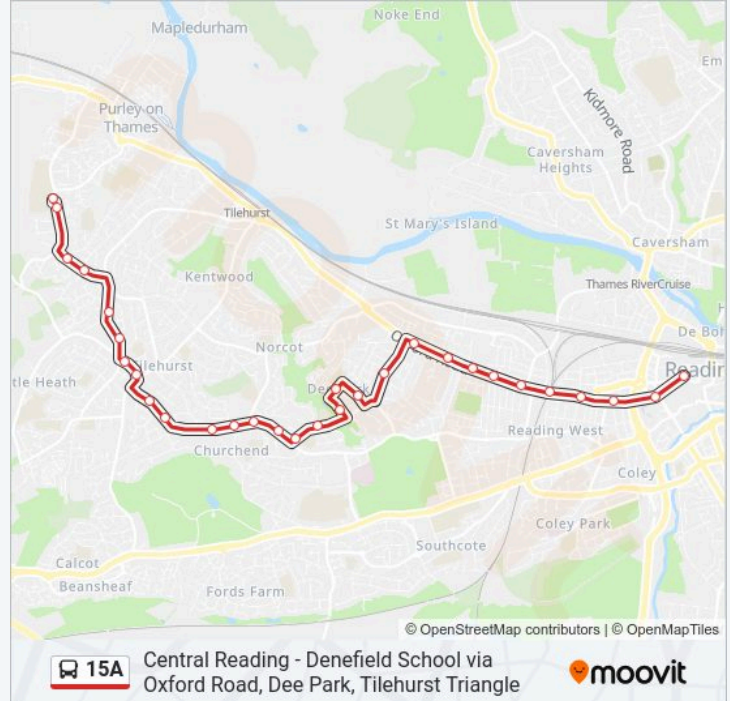

Chapel Hill Lower Elmstone Drive, Tilehurst

Ashton Close, Tilehurst

Lower Elmstone Drive, Tilehurst

Fairford Road, Purley on Thames

Dark Lane Top, Purley on Thames

Denefield School, Purley on Thames

**Direction: Reading Town Centre**

30 stops

[VIEW LINE SCHEDULE](#)

Denefield School Inside Grounds, Purley on Thames

Denefield School, Purley on Thames

Dark Lane Top, Purley on Thames

Fairford Road, Purley on Thames

Lower Elmstone Drive, Tilehurst

Pond House, Reading West

Brock Gardens, Reading West

Wantage Road, Reading West

West Village - Tesco, Reading West

Beresford Road, Reading West

Reading West Rail Station - Oxford Road, Reading West

George Street, Reading West

Waylen Street, Reading West

Cheapside, Reading Town Centre

Station Road, Reading Town Centre

15A bus time schedules and route maps are available in an offline PDF at [moovitapp.com](https://moovitapp.com). Use the Moovit App to see live bus times, train schedule or subway schedule, and step-by-step directions for all public transit in London.