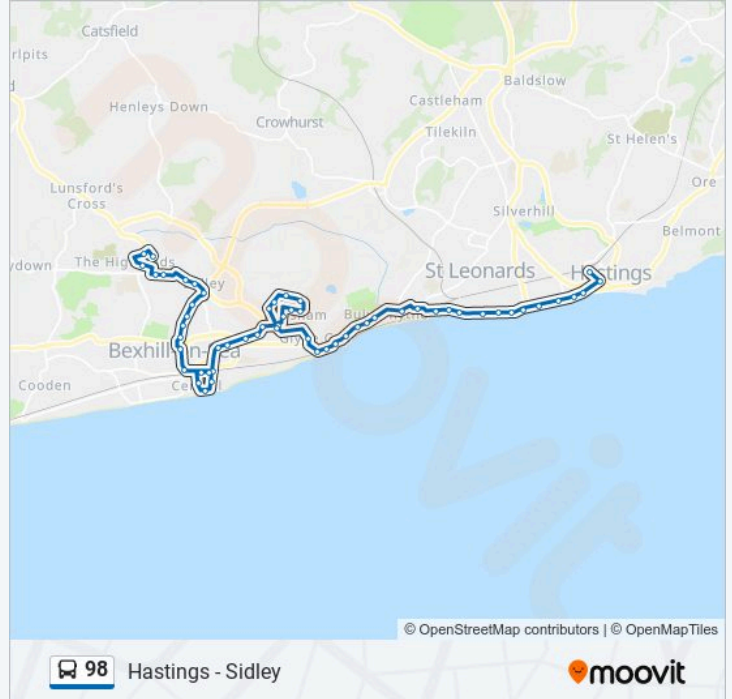

Judge'S, Bulverhythe

Filsham Road Bottom, Bulverhythe

Cinque Ports Way, West St Leonards

The Bo-Peep, West St Leonards

The Marina Fountain, West St Leonards

Athlone Court, St Leonards

Greeba Court, St Leonards

Elmstead Road, Bexhill

Hastings Road, Bexhill

Manor Barn, Old Town

Railway Station, Bexhill

St Barnabas Church, Bexhill

Marina, Bexhill

The Harp, Bexhill

Eversley Road, Bexhill

Railway Station, Bexhill

Town Hall Square, Bexhill

Beeching Road, Bexhill

Salisbury Road, Bexhill

Hillside Road, Bexhill

St George's Road, Bexhill

Cambridge Road, Bexhill

Wrestwood Road, Bexhill

Buxton Drive, Sidley

All Saints Lane, Sidley

Whitehouse Avenue, Sidley

Hornbeam Avenue, Sidley

Putlands Crescent, Sidley

Mount Idol View, Sidley

Mayo Lane, Sidley

98 bus time schedules and route maps are available in an offline PDF at moovitapp.com. Use the Moovit App to see live bus times, train schedule or subway schedule, and step-by-step directions for all public transit in London.