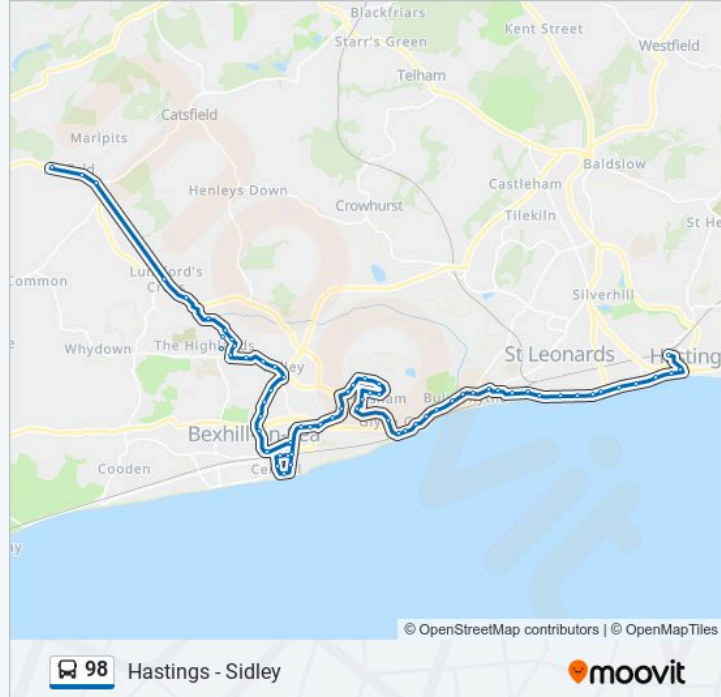

98 bus Info

Direction: Hastings Town Centre

Stops: 63

Trip Duration: 64 min

Line Summary:

St Barnabas Church, Bexhill

Marina, Bexhill

The Harp, Bexhill

Esso Garage, Glyne Gap

Bexleigh Avenue, Glyne Gap

The Bull, Bulverhythe

Abbey Drive, Bulverhythe

Freshfields, Bulverhythe

Aldi, Bulverhythe

Bulverhythe Road, Bulverhythe

Harley Shute Road Bottom, Bulverhythe

Judge'S, Bulverhythe

Filsham Road Bottom, Bulverhythe

Cinque Ports Way, West St Leonards

The Bo-Peep, West St Leonards

The Marina Fountain, West St Leonards

Athlone Court, St Leonards

Greeba Court, St Leonards

Direction: Sidley

57 stops

[VIEW LINE SCHEDULE](#)

Railway Station, Hastings Town Centre

Havelock Road, Hastings Town Centre

Robertson Street, Hastings Town Centre

Pier, Hastings

Eversfield Place, St Leonards