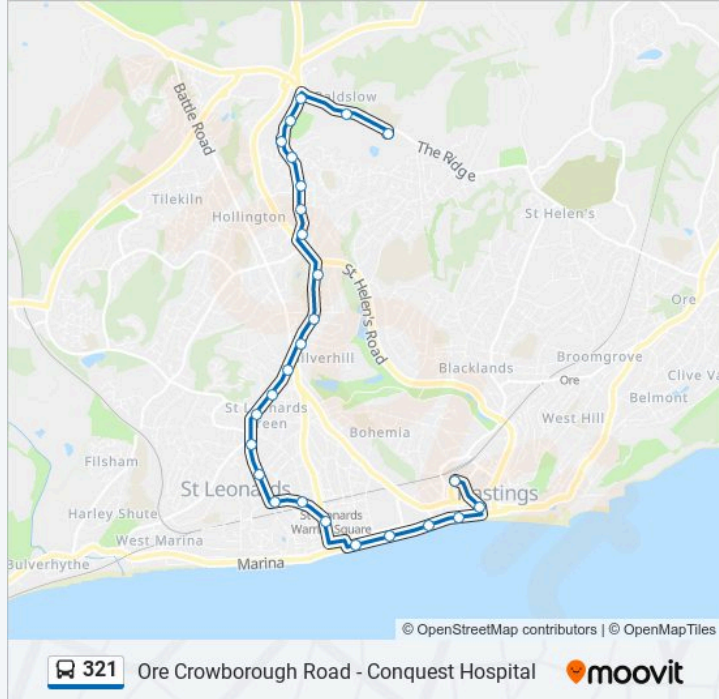

Use the Moovit App to find the closest 321 bus station near you and find out when is the next 321 bus arriving.

Direction: Hastings Town Centre

26 stops

[VIEW LINE SCHEDULE](#)

- Conquest Hospital, St Helens
- St Anne's House, Baldslow
- Baldslow Post Office, Baldslow
- Recreation Ground, Baldslow
- Ashdown House, Baldslow
- Little Ridge Avenue West, Silverhill Park
- Towerscroft Avenue, Silverhill Park
- Hollinghurst Road, Silverhill Park
- Clarendon Close, Silverhill Park
- Radcliffe Close, Silverhill
- Burry Road, Silverhill
- Filling Station, Silverhill
- Ponswood Road, Silverhill
- St Matthew's Gardens, Silverhill
- Springfield Road, St Leonards
- Filsham Road Top, St Leonards
- Albany Mansions, St Leonards
- St John's Church, St Leonards
- Charles Road, St Leonards
- Christ Church, St Leonards
- Warrior Square, St Leonards

321 bus Info

Direction: Hastings Town Centre

Stops: 26

Trip Duration: 26 min

Line Summary:

Eversfield Place, St Leonards

Pier, Hastings

Robertson Street, Hastings Town Centre

Harold Place, Hastings Town Centre

Railway Station, Hastings Town Centre

Direction: Ore

44 stops

[VIEW LINE SCHEDULE](#)

Conquest Hospital, St Helens

Ark Helenswood Academy Grounds, St Helens

St Anne's House, Baldslow

Direction: Ore

Stops: 44

Trip Duration: 53 min

Line Summary:

St John's Church, St Leonards

Charles Road, St Leonards

Christ Church, St Leonards

Warrior Square, St Leonards