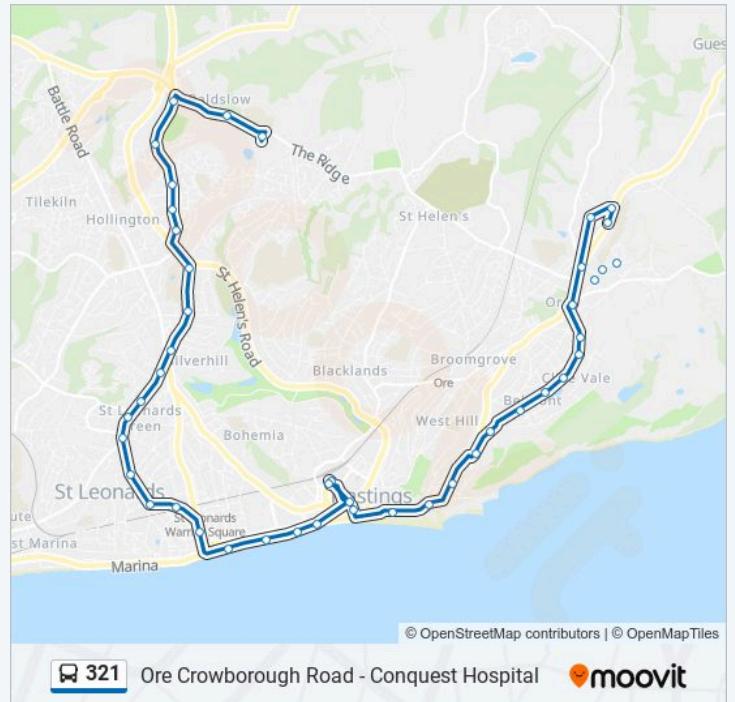

Harold Place, Hastings Town Centre

Railway Station, Hastings Town Centre

Direction: Ore

44 stops

[VIEW LINE SCHEDULE](#)

Conquest Hospital, St Helens

Ark Helenswood Academy Grounds, St Helens

St Anne's House, Baldslow

Direction: Ore

Stops: 44

Trip Duration: 53 min

Line Summary:

St John's Church, St Leonards

Charles Road, St Leonards

Christ Church, St Leonards

Warrior Square, St Leonards

Market Cross Harold Road, Old Town

Roebuck Street, Old Town

The Stade, Old Town

Pelham Place, Hastings Town Centre

Harold Place, Hastings Town Centre

Railway Station, Hastings Town Centre

Railway Station, Hastings Town Centre

Direction: St Helens

Stops: 41

Trip Duration: 55 min

Line Summary:

Hollinghurst Road, Silverhill Park

Towerscroft Avenue, Silverhill Park

Ashdown House, Baldslow

Baldslow Post Office, Baldslow