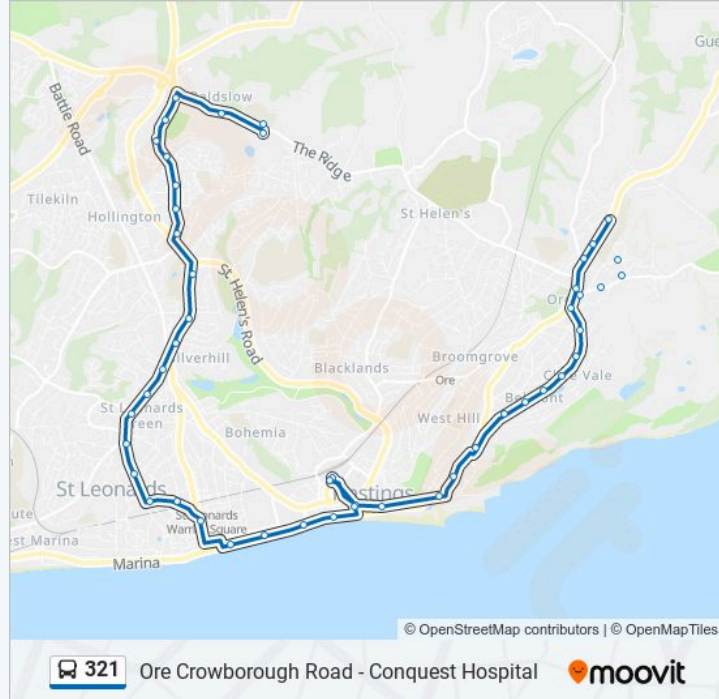

Harold Place, Hastings Town Centre

Railway Station, Hastings Town Centre

Direction: Ore

44 stops

[VIEW LINE SCHEDULE](#)

Conquest Hospital, St Helens

Ark Helenswood Academy Grounds, St Helens

St Anne's House, Baldslow

Direction: Ore

Stops: 44

Trip Duration: 53 min

Line Summary:

St John's Church, St Leonards

Charles Road, St Leonards

Christ Church, St Leonards

Warrior Square, St Leonards

Pelham Place, Hastings Town Centre

The Stade, Old Town

Roebuck Street, Old Town

Market Cross Harold Road, Old Town

Barley Lane, Belmont

Dudley Road, Belmont

Godwin Road, Clive Vale

Athelstan Road, Clive Vale

New Road, Clive Vale

Alfred Road, Clive Vale

Offa Road, Ore

Co-Op, Ore

Fairlight Avenue, Ore

Richland Close, Ore

Crowborough Road, Ore

Direction: St Helens