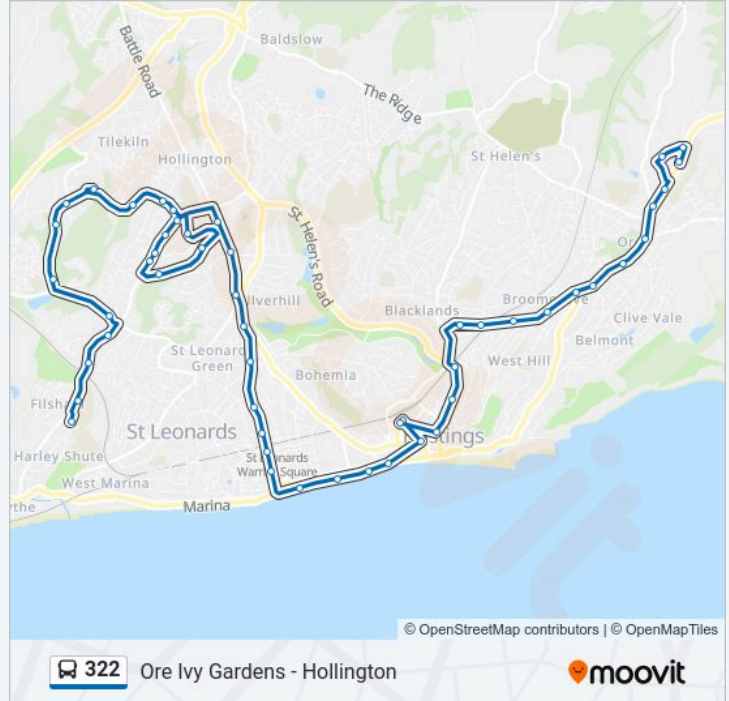

322 bus Info

Direction: Harley Shute

Stops: 51

Trip Duration: 52 min

Line Summary:

Eversfield Place, St Leonards
 Warrior Square, St Leonards
 Christ Church, St Leonards
 Warrior Square Station, St Leonards
 Hatherley Road, St Leonards
 Anglesea Terrace, St Leonards
 Tower Road, St Leonards
 St Matthew's Road, Bohemia
 Asda, Silverhill
 Paynton Road, Silverhill
 Old Harrow Road, Silverhill
 Blackman Avenue Shops, Hollington
 Burden Place, Hollington
 Lewis Road, Hollington
 Ford Road, Hollington
 Stonehouse Drive West, Hollington
 Roosevelt Court, Hollington
 Coventry Road, Hollington
 Beauchamp Road, Hollington
 Marline Avenue, Hollington
 Playing Fields, Hollington
 Tesco, Hollington
 Juniper Close, Hollington
 Pinewood Way, Hollington
 Bodiam Drive, Hollington
 Wishing Tree Roundabout, Hollington
 Wishing Tree Lane, Harley Shute
 Fernside Avenue West, Harley Shute
 Field Way, Harley Shute
 The St Leonards Academy, Harley Shute

Direction: Hastings Town Centre

12 stops

322 bus Time Schedule

Hastings Town Centre Route Timetable:

[VIEW LINE SCHEDULE](#)

- Post Office, Ore
- Ashburnham Road, Ore
- Mount Road, Ore
- North Terrace, Ore
- Halton Heights, Ore
- St George's Road, Ore
- Manor Road, Blacklands
- Hughenden Court, Blacklands
- Stonefield Road, West Hill
- Morrisons, West Hill
- Priory Meadow, Hastings Town Centre
- Railway Station, Hastings Town Centre

Juniper Close, Hollington

Tesco, Hollington

Playing Fields, Hollington

Marline Avenue, Hollington

Beauchamp Road, Hollington

Coventry Road, Hollington

Roosevelt Court, Hollington

Stonehouse Drive West, Hollington