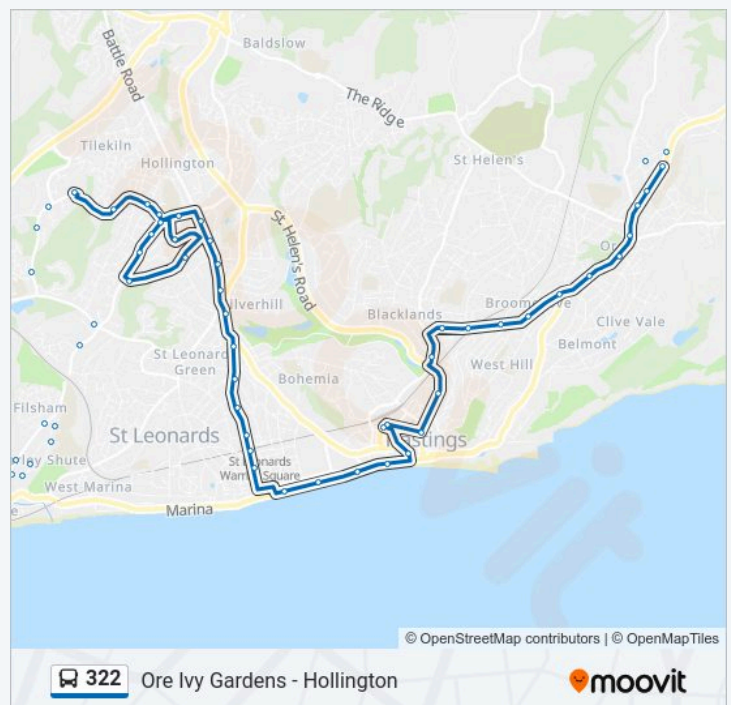

Juniper Close, Hollington

Tesco, Hollington

Playing Fields, Hollington

Marline Avenue, Hollington

Beauchamp Road, Hollington

Coventry Road, Hollington

Roosevelt Court, Hollington

Stonehouse Drive West, Hollington

Lewis Road, Hollington

Burden Place, Hollington

Blackman Avenue Shops, Hollington

Rymill Road, Hollington

Old Harrow Road, Silverhill

322 bus Time Schedule

Ore Route Timetable:

Sunday	08:34 - 21:30
Monday	06:25 - 21:29
Tuesday	06:25 - 21:29
Wednesday	06:25 - 21:29
Thursday	06:25 - 21:29
Friday	06:25 - 21:29
Saturday	07:06 - 21:29

322 bus Info

Direction: Ore

Stops: 57

Trip Duration: 63 min

Line Summary:

Hollington Old Lane, Silverhill

Paynton Road, Silverhill

Asda, Silverhill