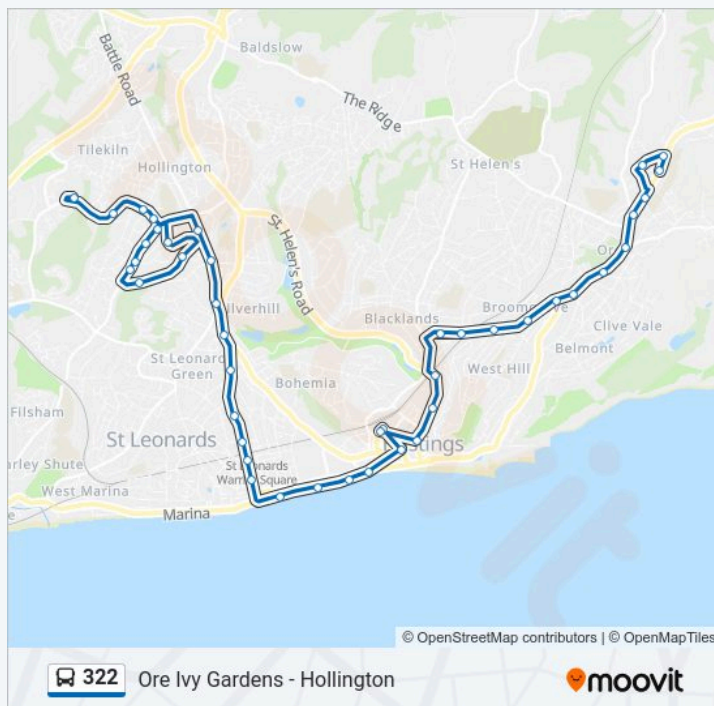

Warrior Square, St Leonards

Christ Church, St Leonards

Warrior Square Station, St Leonards

Hatherley Road, St Leonards

Anglesea Terrace, St Leonards

Tower Road, St Leonards

St Matthew's Road, Bohemia

Asda, Silverhill

Paynton Road, Silverhill

Old Harrow Road, Silverhill

Blackman Avenue Shops, Hollington

Burden Place, Hollington

Lewis Road, Hollington

Ford Road, Hollington

Stonehouse Drive West, Hollington

Roosevelt Court, Hollington

322 bus Info

Direction: Hollington

Stops: 43

Trip Duration: 58 min

Line Summary:

Coventry Road, Hollington

Beauchamp Road, Hollington

Marline Avenue, Hollington

Playing Fields, Hollington

Tesco, Hollington

Direction: Ore

57 stops

[VIEW LINE SCHEDULE](#)

The St Leonards Academy, Harley Shute

William Road North, Harley Shute

William Road, Harley Shute