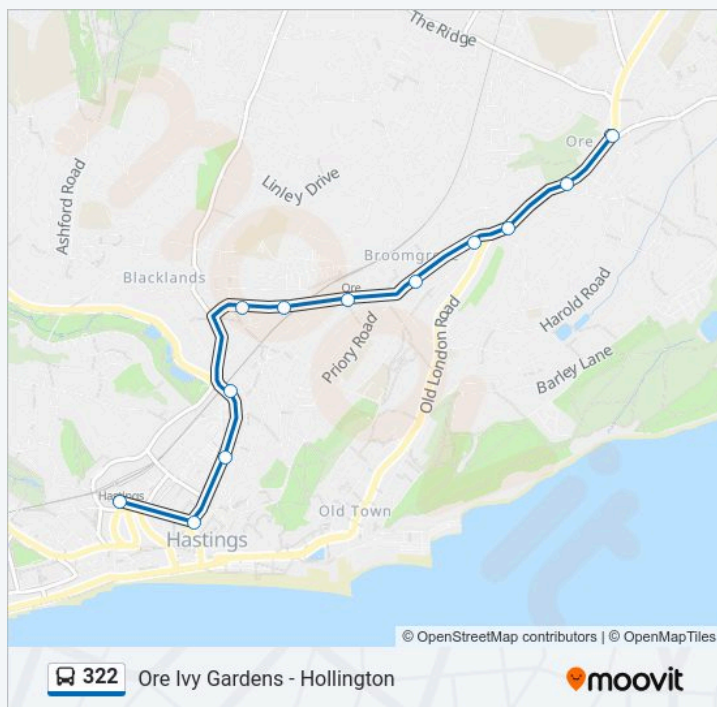

322 bus Info

Direction: Harley Shute

Stops: 51

Trip Duration: 52 min

Line Summary:

Eversfield Place, St Leonards
 Warrior Square, St Leonards
 Christ Church, St Leonards
 Warrior Square Station, St Leonards
 Hatherley Road, St Leonards
 Anglesea Terrace, St Leonards
 Tower Road, St Leonards
 St Matthew's Road, Bohemia
 Asda, Silverhill
 Paynton Road, Silverhill
 Old Harrow Road, Silverhill
 Blackman Avenue Shops, Hollington
 Burden Place, Hollington
 Lewis Road, Hollington
 Ford Road, Hollington
 Stonehouse Drive West, Hollington
 Roosevelt Court, Hollington
 Coventry Road, Hollington
 Beauchamp Road, Hollington
 Marline Avenue, Hollington
 Playing Fields, Hollington
 Tesco, Hollington
 Juniper Close, Hollington
 Pinewood Way, Hollington
 Bodiam Drive, Hollington
 Wishing Tree Roundabout, Hollington
 Wishing Tree Lane, Harley Shute
 Fernside Avenue West, Harley Shute
 Field Way, Harley Shute
 The St Leonards Academy, Harley Shute

Direction: Hastings Town Centre

12 stops

322 bus Time Schedule

Hastings Town Centre Route Timetable:

[VIEW LINE SCHEDULE](#)

- Post Office, Ore
- Ashburnham Road, Ore
- Mount Road, Ore
- North Terrace, Ore
- Halton Heights, Ore
- St George's Road, Ore
- Manor Road, Blacklands
- Hughenden Court, Blacklands
- Stonefield Road, West Hill
- Morrisons, West Hill
- Priory Meadow, Hastings Town Centre
- Railway Station, Hastings Town Centre

Sunday	Not Operational
Monday	06:05
Tuesday	06:05
Wednesday	06:05
Thursday	06:05
Friday	06:05
Saturday	Not Operational

322 bus Info

Direction: Hastings Town Centre

Stops: 12

Trip Duration: 13 min

Line Summary:

Juniper Close, Hollington

Tesco, Hollington

Playing Fields, Hollington

Marline Avenue, Hollington

Beauchamp Road, Hollington

Coventry Road, Hollington

Roosevelt Court, Hollington

Stonehouse Drive West, Hollington