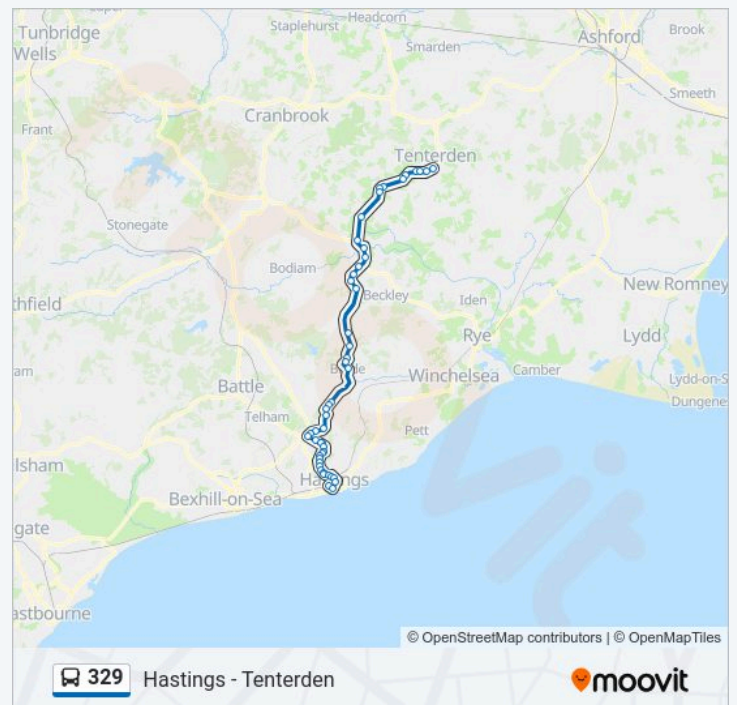

### 329 bus Info

**Direction:** Tenterden

**Stops:** 50

**Trip Duration:** 69 min

**Line Summary:**

Churchfield, Westfield

Primary School, Westfield

Cottage Lane, Westfield