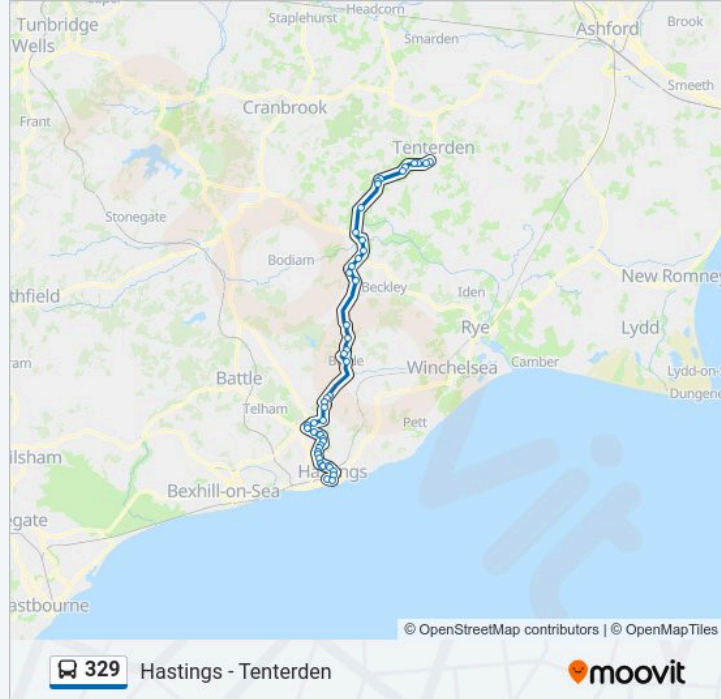

Helenswood Leisure Centre, St Helens

Rowan Close, Silverhill Park

Little Ridge Avenue East, Silverhill Park

Sheerwater Crescent North, Silverhill Park

Sheerwater Crescent South, Silverhill Park

William Parker Academy, Silverhill Park

Morrisons, West Hill

Priory Meadow, Hastings Town Centre

Railway Station, Hastings Town Centre

**Direction: Northiam**

37 stops

[VIEW LINE SCHEDULE](#)

Railway Station, Hastings Town Centre

**329 bus Time Schedule**