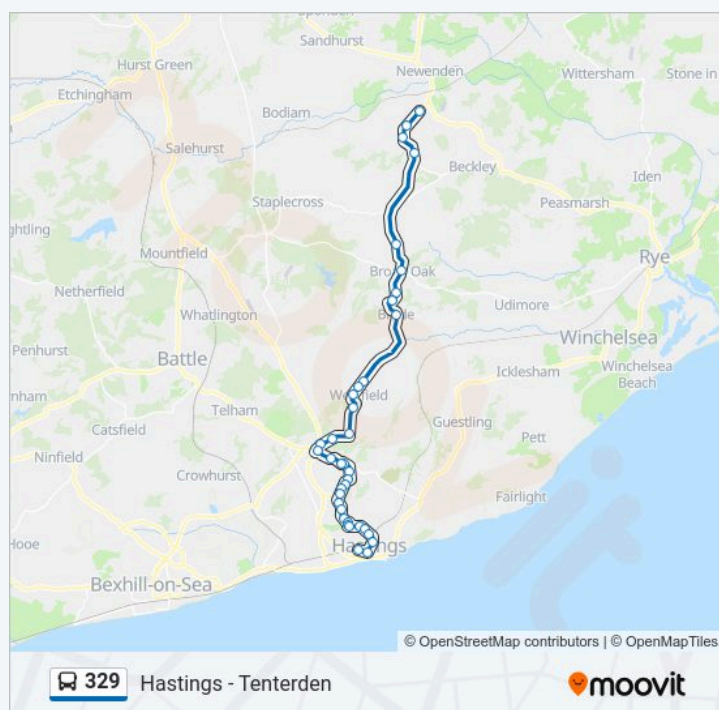

Priory Meadow, Hastings Town Centre

Morrison's, West Hill

Park Gates, Blacklands

Pavilion, Blacklands

St Helen's Park Road, Blacklands

Dordrecht Way, Blacklands

Helenshurst Court, Blacklands

Park View End, Blacklands

Park View, Blacklands

Park Way, Blacklands

Park Close, Blacklands

William Parker Academy, Silverhill Park

Sheerwater Crescent South, Silverhill Park

Grange Avenue, Silverhill Park

Old Roar Road, Silverhill Park

Rowan Close, Silverhill Park

Helenswood Leisure Centre, St Helens

Conquest Hospital, St Helens

St Anne's House, Baldslow

Maplehurst Road, Baldslow

Westfield Lane, Baldslow

Baldslow Down, Baldslow

Hole Farm, Westfield

Whitegate Caravan Park, Westfield

Churchfield, Westfield

Primary School, Westfield

Cottage Lane, Westfield

The Red Lion, Brede

Cackle Street

Brede Village Hall, Cackle Street

Oakhill Drive, Broad Oak

Arnold Bridge, Broad Oak

Tuesday 06:30 - 18:50

Wednesday 06:30 - 18:50

Thursday 06:30 - 18:50

Friday 06:30 - 18:50

Saturday 06:30 - 18:50

329 bus Info

Direction: Northiam

Stops: 37

Trip Duration: 53 min

Line Summary: