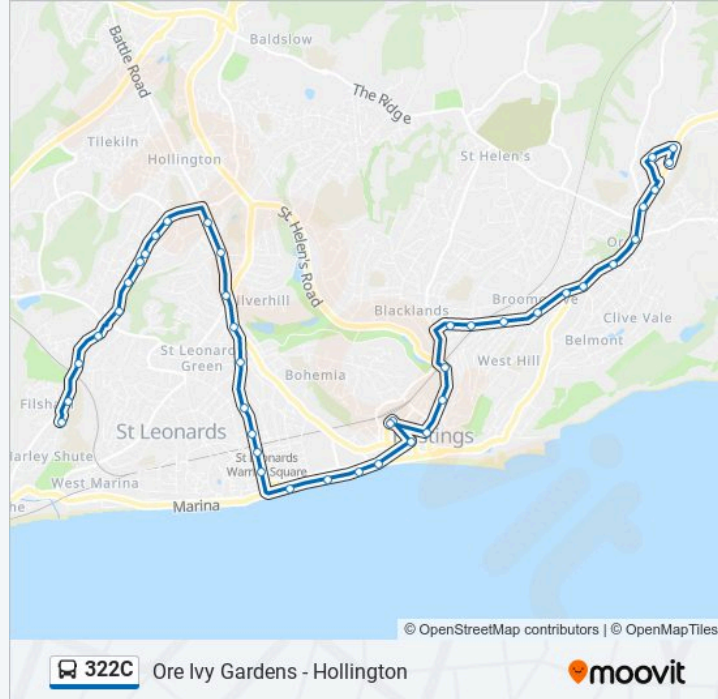

Use the Moovit App to find the closest 322C bus station near you and find out when is the next 322C bus arriving.

Direction: Harley Shute

42 stops

[VIEW LINE SCHEDULE](#)

- Ivy Gardens, Ore
- Winchelsea Lane, Ore
- Montgomery Road, Ore
- Winchelsea Road, Ore
- Red Lake Terrace, Ore
- Post Office, Ore
- Ashburnham Road, Ore
- Mount Road, Ore
- North Terrace, Ore
- Halton Heights, Ore
- St George's Road, Ore
- Manor Road, Blacklands
- Hughenden Court, Blacklands
- Stonefield Road, West Hill
- Morrisons, West Hill
- Priory Meadow, Hastings Town Centre
- Railway Station, Hastings Town Centre
- Railway Station, Hastings Town Centre
- Havelock Road, Hastings Town Centre
- Robertson Street, Hastings Town Centre
- Pier, Hastings

Warrior Square Station, St Leonards

Hatherley Road, St Leonards

Anglesea Terrace, St Leonards

Tower Road, St Leonards

St Matthew's Road, Bohemia

Asda, Silverhill

Paynton Road, Silverhill

Old Harrow Road, Silverhill

Blackman Avenue Shops, Hollington

Burden Place, Hollington

Lewis Road, Hollington

Ford Road, Hollington

Redgeland Rise, Hollington

Gillsman's Drive, Hollington

Wishing Tree Lane, Harley Shute

Fernside Avenue West, Harley Shute

Field Way, Harley Shute

The St Leonards Academy, Harley Shute

Direction: Ore

49 stops

[VIEW LINE SCHEDULE](#)

The St Leonards Academy, Harley Shute

William Road North, Harley Shute

William Road, Harley Shute