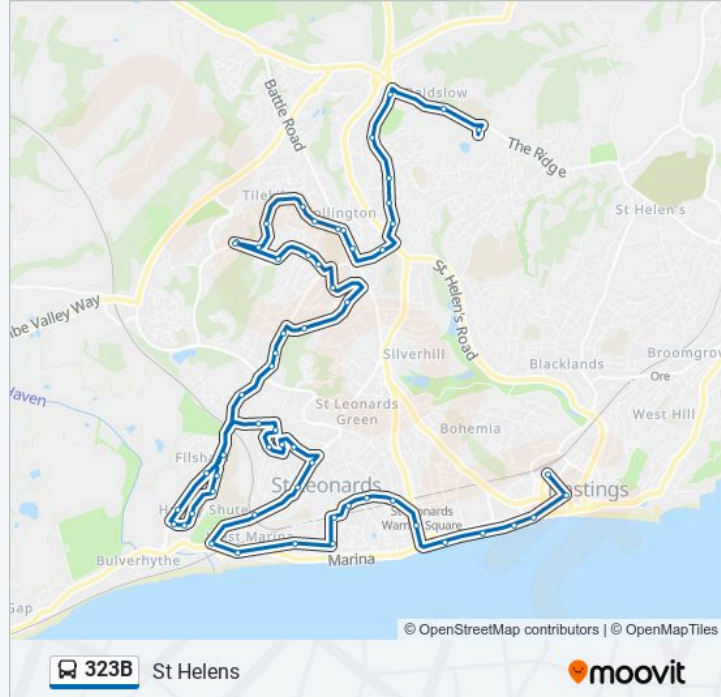

Fernside Avenue East, West St Leonards

Springside Walk, West St Leonards

Field Way, Harley Shute

The St Leonards Academy, Harley Shute

William Road North, Harley Shute

William Road, Harley Shute

William Road South, Harley Shute

Conqueror Road, Harley Shute

Combe Haven, Harley Shute

Field Way, Harley Shute

Darwell Close, Harley Shute

Gillsman's Drive, Hollington

Ironlatch Close, Hollington

Redgeland Rise, Hollington

Stonehouse Drive West, Hollington

Roosevelt Court, Hollington

Coventry Road, Hollington

Beauchamp Road, Hollington

Marline Avenue, Hollington

Playing Fields, Hollington

Tesco, Hollington

Tesco, Hollington

Surgery, Hollington

Carpenter Drive, Hollington

Lancaster Road, Hollington

Willingdon Avenue, Hollington

Hollington Old Lane, Hollington

Upper Church Road West, Hollington

Arthur Blackman Clinic, Hollington

Mildenhall Drive, Silverhill

Clarendon Close, Silverhill Park

Hollinghurst Road, Silverhill Park