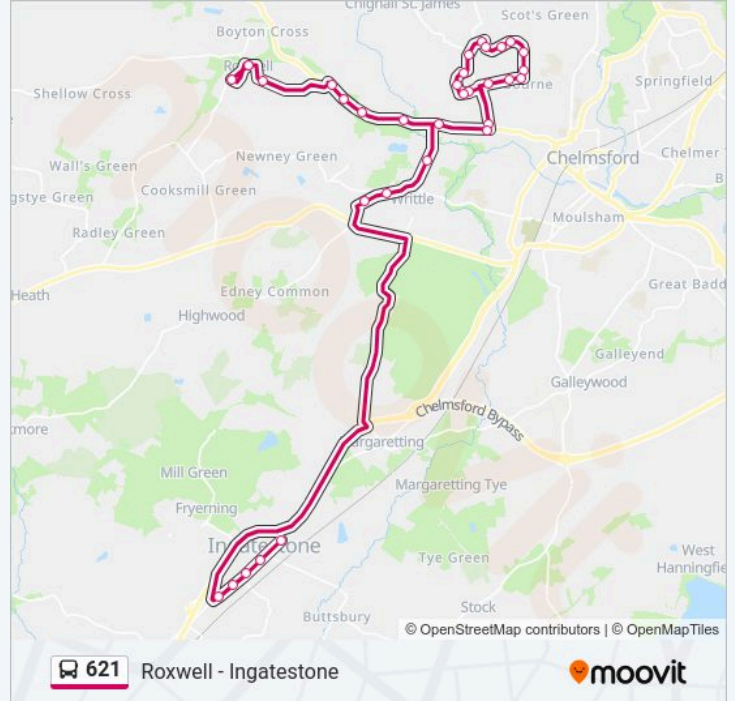

**Stops:** 33

**Trip Duration:** 50 min

**Line Summary:**

Eden Way, Chignall Estate

Trent Road Triangle, Chignall Estate

Trent Road Shops, Chignall Estate

Chignal Corner, Chelmsford

Agricultural College, Writtle

Purcell Cole, Writtle

Ongar Road, Oxney Green

The Leas, Ingatestone

Whadden Chase, Ingatestone

Alms Houses, Ingatestone

Market Place, Ingatestone

Seymour Field, Ingatestone

**Direction: Roxwell**

31 stops

[VIEW LINE SCHEDULE](#)

Seymour Field, Ingatestone

Ongar Road, Oxney Green

Purcell Cole, Writtle

Prestons Garage, Writtle

Agricultural College, Writtle

Chignal Corner, Chelmsford

**621 bus Info**

**Direction:** Roxwell

**Stops:** 31

**Trip Duration:** 42 min

**Line Summary:**

Eden Way, Chignall Estate

Trent Road Triangle, Chignall Estate

Trent Road Shops, Chignall Estate