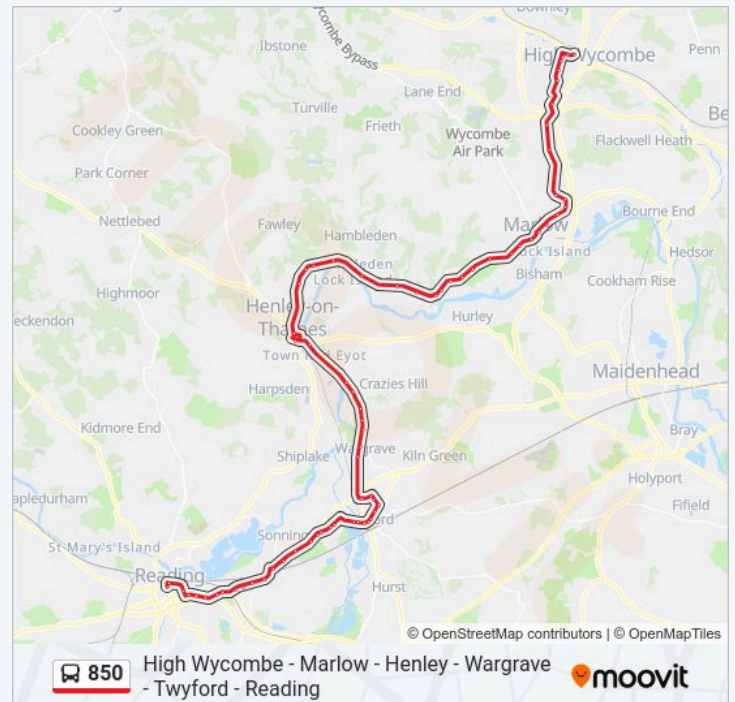

### 850 bus Info

**Direction:** Reading Town Centre

**Stops:** 71

**Trip Duration:** 100 min

**Line Summary:**

Bell Street North, Henley-On-Thames

Hart Street, Henley-On-Thames

Two Brewers, Remenham

Sonning Lane, Sonning

Shepherds Hill Top, North Earley

Earley Power Station, North Earley

Shepherds House Lane, North Earley

London Road - the Drive, North Earley

Liverpool Road, New Town

Cholmeley Road, New Town