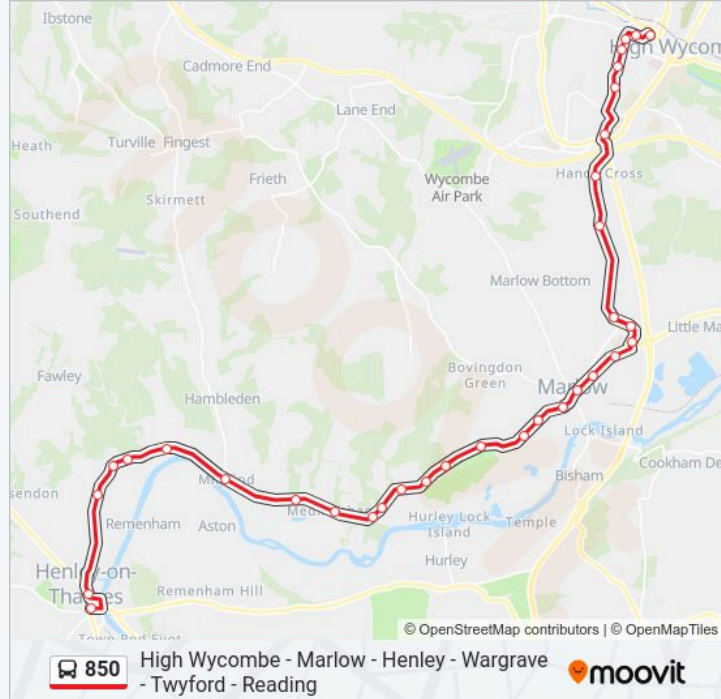

**Direction: Henley-On-Thames**

33 stops

[VIEW LINE SCHEDULE](#)

- High Wycombe Busstn, High Wycombe
- St John's Church, High Wycombe
- West End Road, High Wycombe
- Plumer Road, High Wycombe
- The Wendover Arms Ph, High Wycombe
- Carver Hill Road, High Wycombe
- Marlow Road, Cressex
- The Blacksmiths' Arms Ph, Marlow Bottom
- Burroughs Grove Hill, Marlow Bottom
- Wycombe Road, Marlow Bottom
- Churchill Drive, Marlow
- Wiltshire Road, Marlow
- Bobmore Lane, Marlow
- Foxes Piece, Marlow
- Spittal Street, Marlow
- West Street, Marlow
- Spinfield Lane, Marlow
- Pound Lane, Marlow
- Hook's Corner, Marlow
- Harleyford Manor, Danesfield

**Stops:** 33

**Trip Duration:** 50 min

**Line Summary:**

Combined School, Danesfield

Thames Reach, Danesfield

Danesfield House, Danesfield

Millbank Wood, Medmenham

The Dog & Badger Ph, Medmenham

**Direction: High Wycombe**

78 stops

[VIEW LINE SCHEDULE](#)

Friar Street, Reading Town Centre

Blagrove Street, Reading Town Centre

Kings Road, Reading Town Centre

Huntley And Palmers, Reading Town Centre

Eldon Road, Reading

### 850 bus Info

**Direction:** Reading Town Centre

**Stops:** 71

**Trip Duration:** 100 min

**Line Summary:**

Bell Street North, Henley-On-Thames

Hart Street, Henley-On-Thames

Two Brewers, Remenham