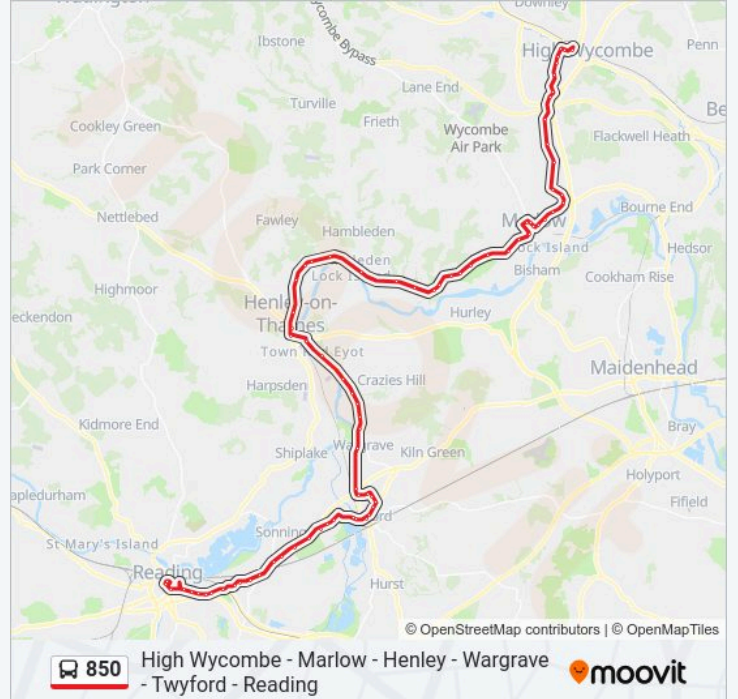

Hawthorn Way, Sonning

Model Farm, Sonning

Wee Waif, Charvil

Park View Drive South, Charvil

Chiltern Drive, Charvil

Waggon And Horses, Twyford

Old Silk Mill, Twyford

Waitrose, Twyford

Springfield Park, Twyford

Loddon Hall Road, Twyford

Pennfields, Twyford

Longfield Road, Twyford

Arnside Close, Northfields

Carlile Gardens, Twyford

Carliles Corner - New Bath Rd Roundabout,
Twyford

The Greyhound, Wargrave

Willow Lane, Wargrave

Summer Lodge, Wargrave

White Cliff, Wargrave

Kenton's Lane, Wargrave

Temple Combe, Wargrave

Marsh Mills, Remenham

Two Brewers, Remenham

Bell Street, Henley-On-Thames

Bell Street North, Henley-On-Thames

Swiss Farm, Henley-On-Thames

Icehouse Lane, Henley-On-Thames

Fawley Court Farm, Fawley

Benhams Lane, Fawley

Greenlands, Hambleden

Mill End, Hambleden

Westfield Bungalows, Medmenham