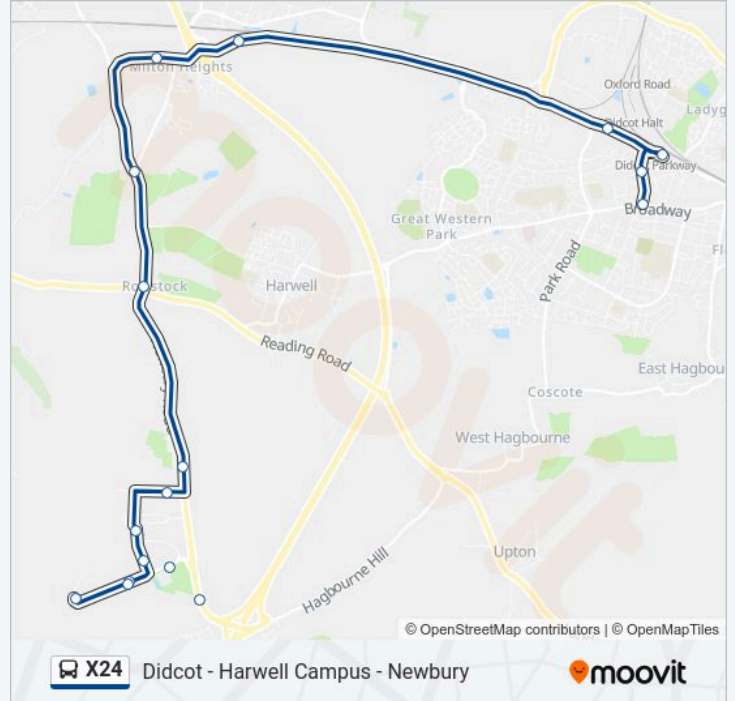

**X24 bus Info**

**Direction:** Didcot

**Stops:** 26

**Trip Duration:** 26 min

**Line Summary:**

Milton Gate, Milton Park

Station Road, Didcot

Parkway Station, Didcot

### Direction: Harwell Campus

15 stops

[VIEW LINE SCHEDULE](#)

Haydon Road, Didcot

Broadway, Didcot

Orchard Centre, Didcot

Parkway Station, Didcot

Station Road, Didcot

Milton Gate, Milton Park

Turn, Milton Heights

The Pack Horse, Milton Hill

Rowstock Corner, Rowstock

Curie Entrance, Harwell Campus

Curie Avenue, Harwell Campus

Eighth Street North, Harwell Campus

Eighth Street South, Harwell Campus

**X24 bus Info**

**Direction:** Newbury

**Stops:** 27

**Trip Duration:** 58 min

**Line Summary:**

Newbury Campus Exit, Vodafone Hq

Garrison Meadows, Donnington

Bastion Street, Donnington