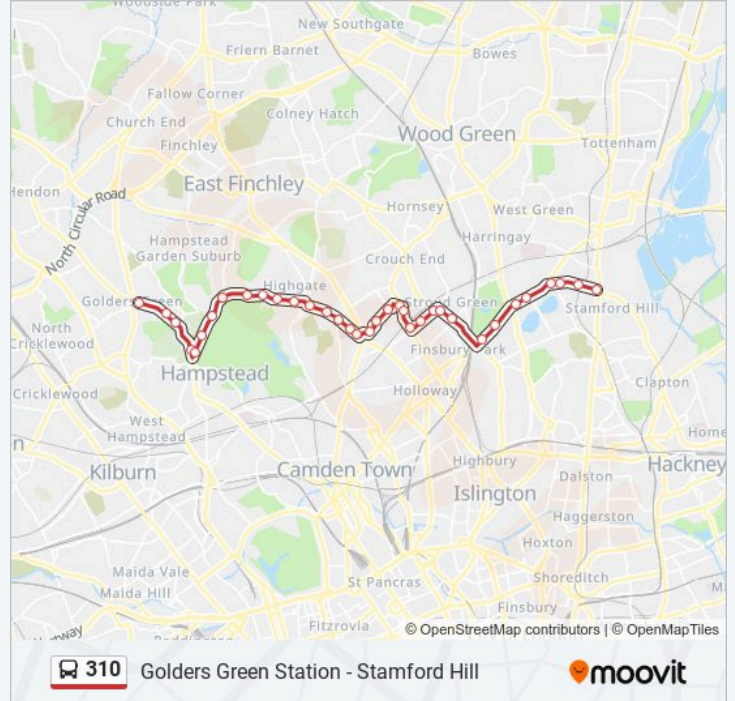

310 bus Time Schedule

Golders Green Station Route Timetable:

Sunday	07:09 - 19:23
Monday	07:02 - 19:10
Tuesday	07:02 - 19:10
Wednesday	07:02 - 19:10
Thursday	07:02 - 19:10
Friday	07:02 - 19:10
Saturday	07:09 - 19:23

Highgate Hill / Hornsey Lane

Whittington Hospital / Magdala Avenue (B)

Archway Station (C)

Archway Road / St John's Way (M)

Cressida Road (Y)

Sunnyside Road (H)

Beaumont Rise (M)

Hornsey Rise (B)

Hornsey Road / Hanley Road

Almington Street (D)

Crouch Hill Station / Hanley Road (CO)

Albert Road

Tollington Park (U)

Finsbury Park / Blackstock Road (L)

Alexandra Grove (Q)

Manor House Station (D)

Woodberry Grove

Bethune Road (T)

Cranwich Road (CP)

Stamford Hill Station (CQ)

Stamford Hill

310 bus time schedules and route maps are available in an offline PDF at moovitapp.com. Use the Moovit App to see live bus times, train schedule or subway schedule, and step-by-step directions for all public transit in London.