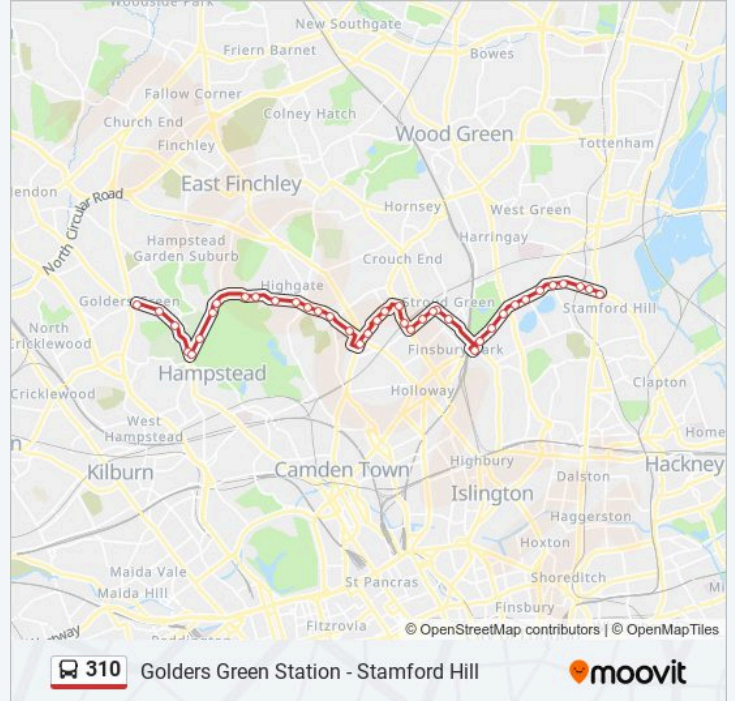

310 bus Info

Direction: Golders Green Station

Stops: 39

Trip Duration: 53 min

Line Summary:

Archway Road (N)

Archway Station (W)

Whittington Hospital / Magdala Avenue (A)

The Spaniards Inn (S)

Hampstead Heath (S)

Jack Straw's Castle / Whitestone Pond

Inverforth House (F)

North End Road / Golders Hill Park

Wellgarth Road (W)

Golders Green Station (GK)

Direction: Stamford Hill

35 stops

[VIEW LINE SCHEDULE](#)

Golders Green Station (GJ)

Wellgarth Road (E)

Hampstead Way (E)

Inverforth House (L)

Jack Straw's Castle / Whitestone Pond

Hampstead Heath (N)

310 bus Info

Direction: Stamford Hill

Stops: 35

Trip Duration: 53 min

Line Summary:

Highgate Close (H)

South Grove

Channing School