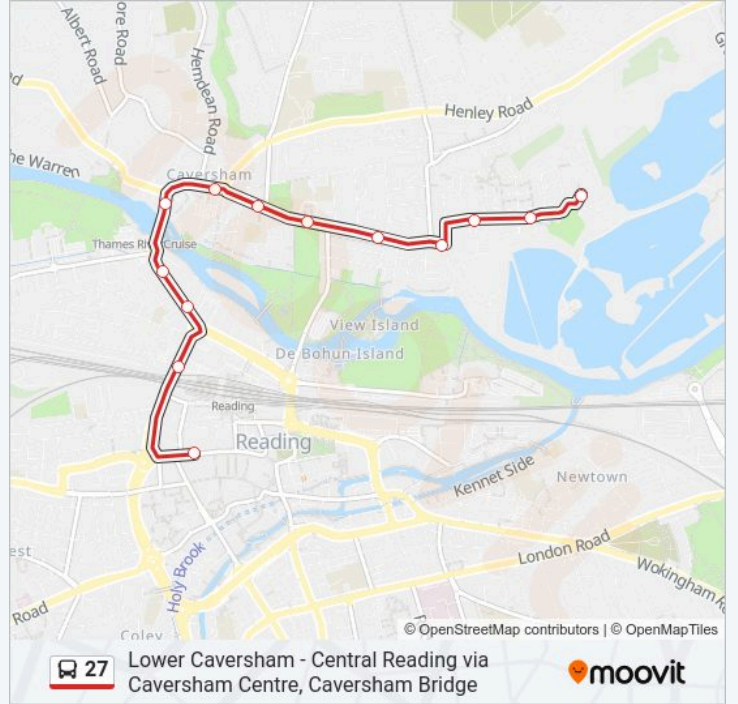

Lower Caversham - Central Reading via Caversham Centre, Caversham Bridge

Get The App

The 27 bus line Lower Caversham - Central Reading via Caversham Centre, Caversham Bridge has one route. For regular weekdays, their operation hours are:

(1) Reading Town Centre: 09:50 - 23:10

Use the Moovit App to find the closest 27 bus station near you and find out when is the next 27 bus arriving.

Direction: Reading Town Centre

13 stops

[VIEW LINE SCHEDULE](#)

- Nire Road, Lower Caversham
- Ian Mikardo Way, Lower Caversham
- Amersham Road, Lower Caversham
- Forge Close, Lower Caversham
- St Johns Road, Lower Caversham
- Elizabeth House, Caversham
- Westfield Road, Caversham
- Church Street, Caversham
- Bridge Street Caversham, Caversham
- The Moderation, Reading
- Swansea Road, Reading
- Caversham Road Fire Station, Reading
- Friar Street, Reading Town Centre

27 bus Info

Direction: Reading Town Centre

Stops: 13

Trip Duration: 17 min

Line Summary:

27 bus time schedules and route maps are available in an offline PDF at moovitapp.com. Use the Moovit App to see live bus times, train schedule or subway schedule, and step-by-step directions for all public transit in London.