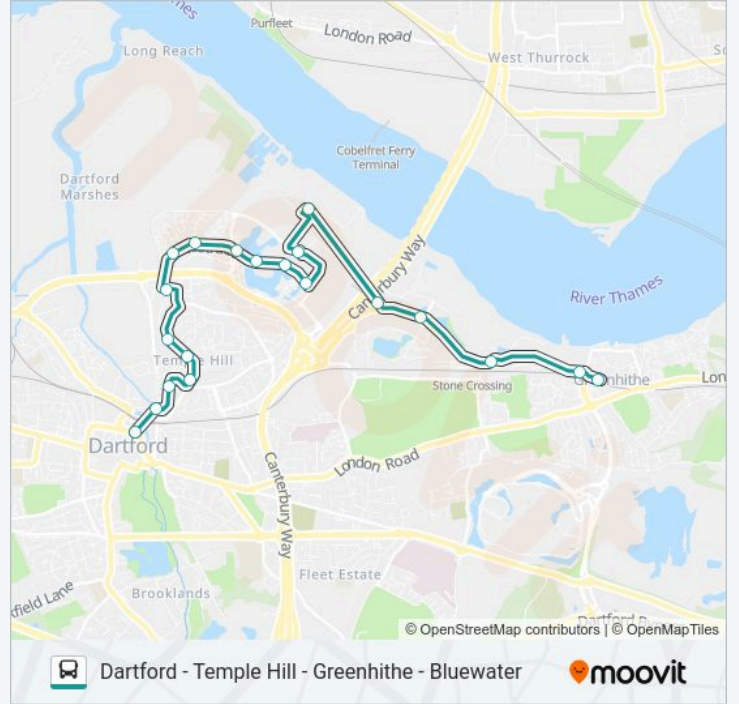

Asda, Greenhithe

Railway Station, Greenhithe

FASTRACK A time schedules and route maps are available in an offline PDF at moovitapp.com. Use the Moovit App to see live bus times, train schedule or subway schedule, and step-by-step directions for all public transit in London.

© 2024 Moovit - All Rights Reserved