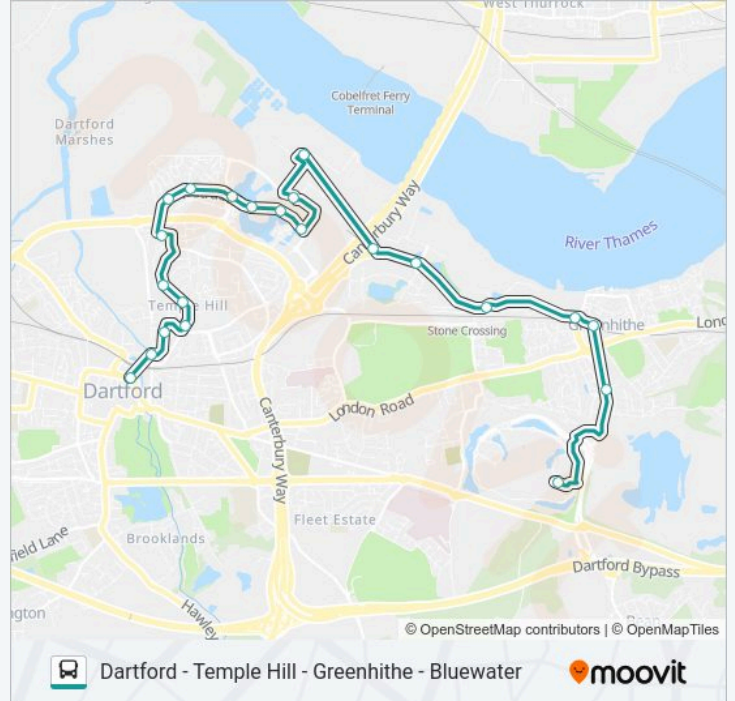

Use the Moovit App to find the closest FASTRACK A station near you and find out when is the next FASTRACK A arriving.

Direction: Bluewater

22 stops

[VIEW LINE SCHEDULE](#)

- Home Gardens, Dartford
- William Mundy Way, Dartford
- Burroughs Drive, Dartford
- Temple Hill West, Temple Hill
- Joyce Green Lane South End, Temple Hill
- Wellcome Avenue, Temple Hill
- Salmon Road, Temple Hill
- Brunel Way, Dartford
- District Centre, Dartford
- Marsh Street, Dartford
- Lake View, Dartford
- South Lake, Dartford
- Little Brook, Dartford
- Rennie Drive, Dartford
- Amazon Lcy3, Dartford
- Crossways Boulevard, Dartford
- Galleon Boulevard, Dartford
- Stone Crossing, Stone
- Asda, Greenhithe
- Railway Station, Greenhithe
- St Clements Lakes, Greenhithe

FASTRACK A Info

Direction: Bluewater

Stops: 22

Trip Duration: 29 min

Line Summary:

Bus Station, Bluewater

Direction: Dartford

22 stops

Rennie Drive, Dartford

Amazon Lcy3, Dartford

Little Brook, Dartford

South Lake, Dartford

Lake View, Dartford

Marsh Street, Dartford

District Centre, Dartford

Brunel Way, Dartford

Sunday	00:37 - 23:37
Monday	00:37 - 23:37
Tuesday	00:37 - 23:37
Wednesday	00:37 - 23:37
Thursday	00:37 - 23:37
Friday	00:37 - 23:37
Saturday	00:37 - 23:37

FASTRACK A Info

Direction: Greenhithe

Stops: 20

Trip Duration: 23 min