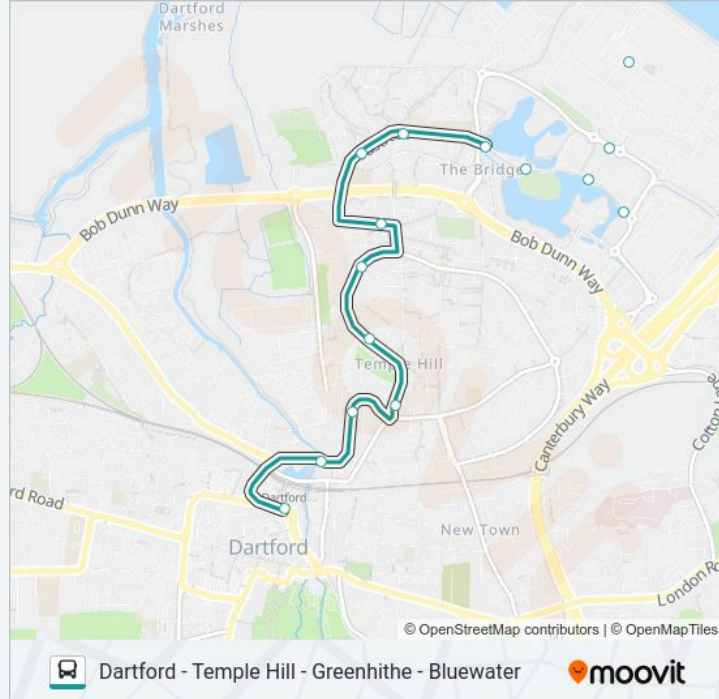

Rennie Drive, Dartford

Amazon Lcy3, Dartford

Little Brook, Dartford

South Lake, Dartford

Lake View, Dartford

Marsh Street, Dartford

District Centre, Dartford

Brunel Way, Dartford

FASTRACK A Info

Direction: Dartford

Stops: 22

Trip Duration: 27 min

Line Summary:

Temple Hill West, Temple Hill

Burroughs Drive, Dartford

William Mundy Way, Dartford

Home Gardens, Dartford

Direction: Greenhithe

20 stops

[VIEW LINE SCHEDULE](#)

Home Gardens, Dartford

William Mundy Way, Dartford

Burroughs Drive, Dartford

Temple Hill West, Temple Hill

Sunday	00:37 - 23:37
Monday	00:37 - 23:37
Tuesday	00:37 - 23:37
Wednesday	00:37 - 23:37
Thursday	00:37 - 23:37
Friday	00:37 - 23:37
Saturday	00:37 - 23:37

FASTRACK A Info

Direction: Greenhithe

Stops: 20

Trip Duration: 23 min