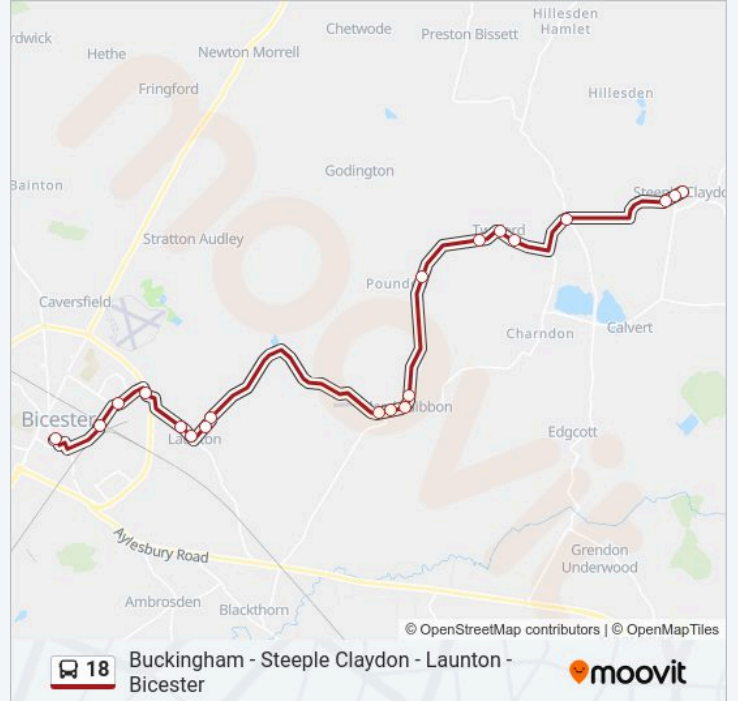

18 bus Info

Direction: Buckingham

Stops: 28

Trip Duration: 53 min

Line Summary:

West Street, Steeple Claydon

The Fountain Ph, Steeple Claydon

Main Street, Padbury

The Crown Ph, Twyford

Rosehill Crescent, Twyford

Seven Stars Crossroads, Twyford

West End, Steeple Claydon

18 bus Time Schedule

Steeple Claydon Route Timetable:

Sunday	Not Operational
Monday	Not Operational
Tuesday	Not Operational
Wednesday	Not Operational
Thursday	Not Operational
Friday	Not Operational
Saturday	17:30

18 bus Info

Direction: Steeple Claydon

Stops: 20

Trip Duration: 34 min

Line Summary:

West Street, Steeple Claydon

The Fountain Ph, Steeple Claydon

18 bus time schedules and route maps are available in an offline PDF at moovitapp.com. Use the Moovit App to see live bus times, train schedule or subway schedule, and step-by-step directions for all public transit in London.

© 2024 Moovit - All Rights Reserved