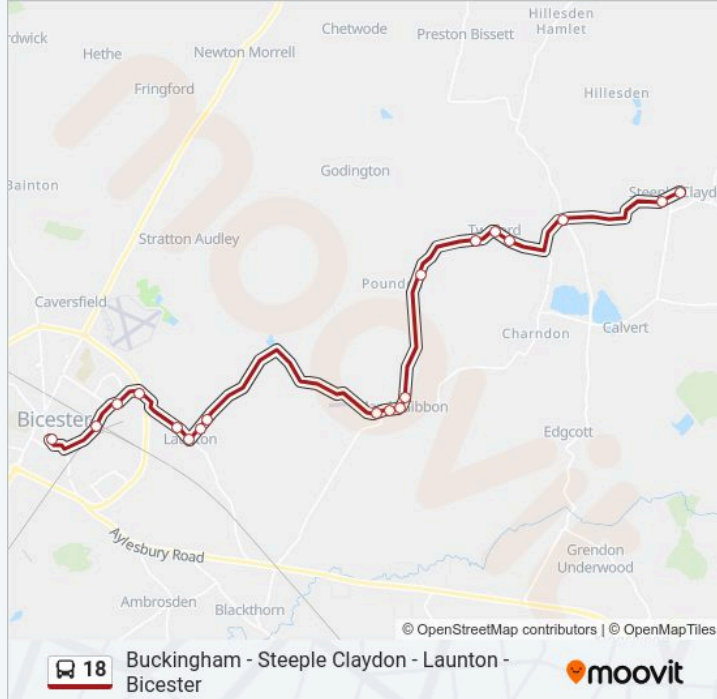

Use the Moovit App to find the closest 18 bus station near you and find out when is the next 18 bus arriving.

Direction: Bicester Town Centre

27 stops

[VIEW LINE SCHEDULE](#)

- High Street, Buckingham
- Chandos Road, Buckingham
- Upper School, Buckingham
- London Road, Buckingham
- Tesco, Buckingham
- Benthill Farm, Buckingham
- Lenborough Turn, Padbury
- Main Street, Padbury
- The Fountain Ph, Steeple Claydon
- West End, Steeple Claydon
- Seven Stars Crossroads, Twyford
- Rosehill Crescent, Twyford
- The Crown Ph, Twyford
- Manor House, Twyford
- Poundon Turn, Poundon
- Post Office, Marsh Gibbon
- The Plough Ph, Marsh Gibbon
- West Edge, Marsh Gibbon
- Tomkins Lane, Marsh Gibbon
- Laurels Farm, Launton
- Sycamore Road, Launton

18 bus Info

Direction: Bicester Town Centre

Stops: 27

Trip Duration: 52 min

Line Summary:

The Bull Inn, Launton

Post Office, Launton

Bicester Road, Glory Farm

Retail Park, Bicester

Clifton Close, Bicester

Pioneer Square, Bicester Town Centre

Direction: Buckingham

28 stops

[VIEW LINE SCHEDULE](#)

Pioneer Square, Bicester Town Centre

Clifton Close, Bicester

18 bus Info

Direction: Buckingham

Stops: 28

Trip Duration: 53 min

Line Summary:

West Street, Steeple Claydon

The Fountain Ph, Steeple Claydon

Main Street, Padbury