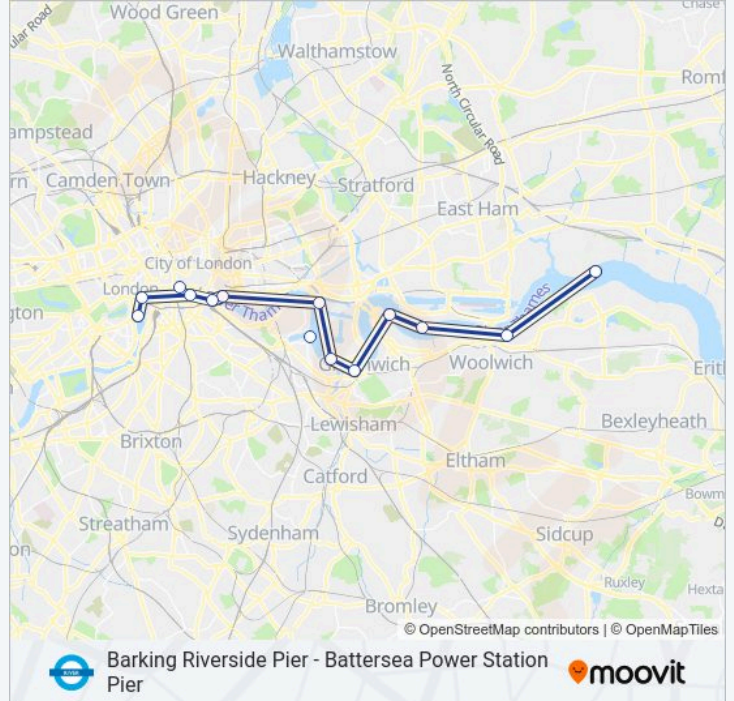

## Barking Riverside Pier - Battersea Power Station Pier

Get The App

The RB1 River Bus line (Barking Riverside Pier - Battersea Power Station Pier) has 5 routes. For regular weekdays, their operation hours are:

**RB1 River Bus Info**

**Direction:** Barking Riverside Pier → Embankment Pier

**Stops:** 13

**Trip Duration:** 70 min

**Line Summary:**

**Direction: Barking Riverside Pier → Westminster Pier**

14 stops

[VIEW LINE SCHEDULE](#)

**RB1 River Bus Time Schedule**

Barking Riverside Pier → Westminster Pier Route

Timetable:

Sunday	08:10 - 20:40
Monday	07:25 - 21:25
Tuesday	07:25 - 21:25
Wednesday	07:25 - 21:25
Thursday	07:25 - 21:25
Friday	07:25 - 21:25
Saturday	08:10 - 20:40

**RB1 River Bus Info**

**Direction:** Barking Riverside Pier → Westminster Pier

**Stops:** 14

**Trip Duration:** 77 min

**Line Summary:**

**Direction: Battersea Power Station Pier → Barking Riverside Pier**