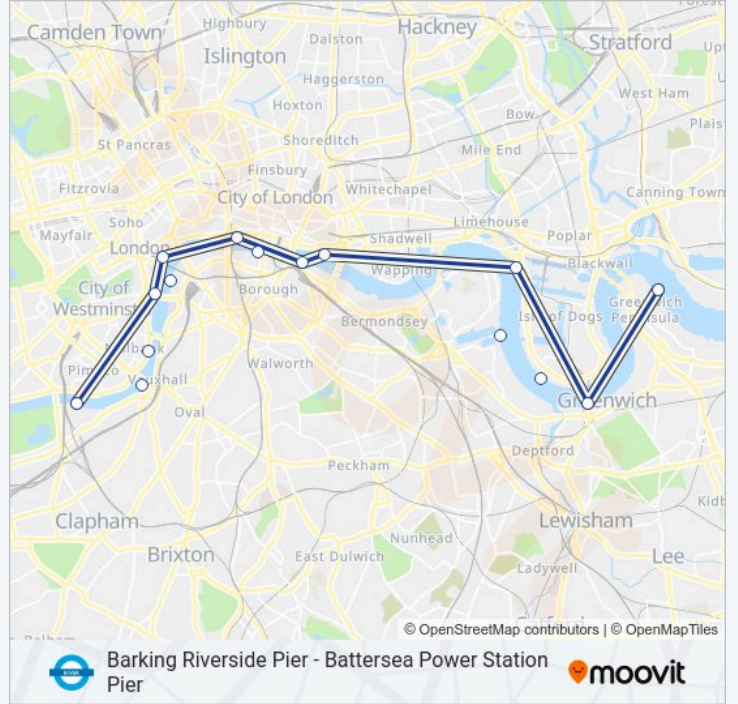

**RB1 River Bus Info**

**Direction:** Battersea Power Station Pier → Barking Riverside Pier

**Stops:** 18

**Trip Duration:** 96 min

**Line Summary:**

**Direction: Battersea Power Station Pier → North Greenwich Pier**

14 stops

[VIEW LINE SCHEDULE](#)

- Battersea Power Station Pier
- Vauxhall St George Wharf Pier
- Millbank Pier
- Westminster Pier
- London Eye Waterloo Pier
- Embankment Pier
- Bankside Pier
- London Bridge City Pier
- Tower Pier
- Canary Wharf Pier
- Greenland Surrey Quays Pier
- Masthouse Terrace Pier
- Greenwich Pier
- North Greenwich Pier

**RB1 River Bus Time Schedule**

Battersea Power Station Pier → North Greenwich Pier  
Route Timetable:

Sunday	Not Operational
Monday	09:55 - 14:46
Tuesday	09:55 - 14:46
Wednesday	09:55 - 14:46
Thursday	09:55 - 14:46
Friday	09:55 - 14:46
Saturday	Not Operational

**RB1 River Bus Info**

**Direction:** Battersea Power Station Pier → North Greenwich Pier

**Stops:** 14

**Trip Duration:** 76 min

**Line Summary:**

RB1 River Bus time schedules and route maps are available in an offline PDF at [moovitapp.com](https://moovitapp.com). Use the Moovit App to see live bus times, train schedule or subway schedule, and step-by-step directions for all public transit in London.