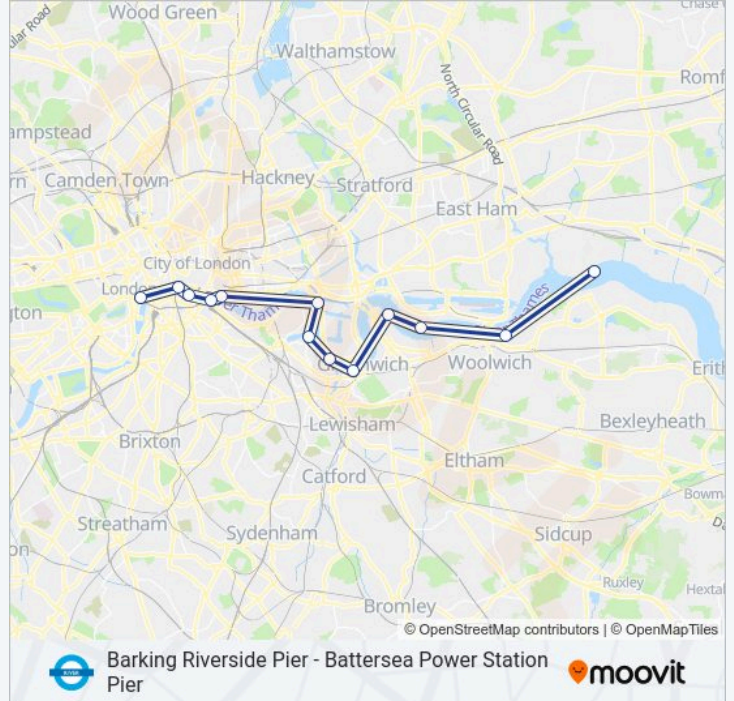

### RB1 River Bus Info

**Direction:** Barking Riverside Pier→Battersea Power Station Pier

**Stops:** 17

**Trip Duration:** 90 min

**Line Summary:**

**Direction: Barking Riverside Pier → Embankment Pier**

13 stops

[VIEW LINE SCHEDULE](#)

- Barking Riverside Pier
- Woolwich Arsenal Pier
- Royal Wharf Pier
- North Greenwich Pier
- Greenwich Pier
- Masthouse Terrace Pier
- Greenland Surrey Quays Pier
- Canary Wharf Pier
- Tower Pier
- London Bridge City Pier
- Bankside Pier
- Blackfriars Pier
- Embankment Pier

**RB1 River Bus Time Schedule**

Barking Riverside Pier → Embankment Pier Route

Timetable:

Sunday	Not Operational
Monday	06:15 - 07:05
Tuesday	06:15 - 07:05
Wednesday	06:15 - 07:05
Thursday	06:15 - 07:05
Friday	06:15 - 07:05
Saturday	Not Operational

**RB1 River Bus Info**

**Direction:** Barking Riverside Pier → Embankment Pier

**Stops:** 13

**Trip Duration:** 70 min

**Line Summary:**

**Direction: Barking Riverside Pier → Westminster Pier**

14 stops

[VIEW LINE SCHEDULE](#)