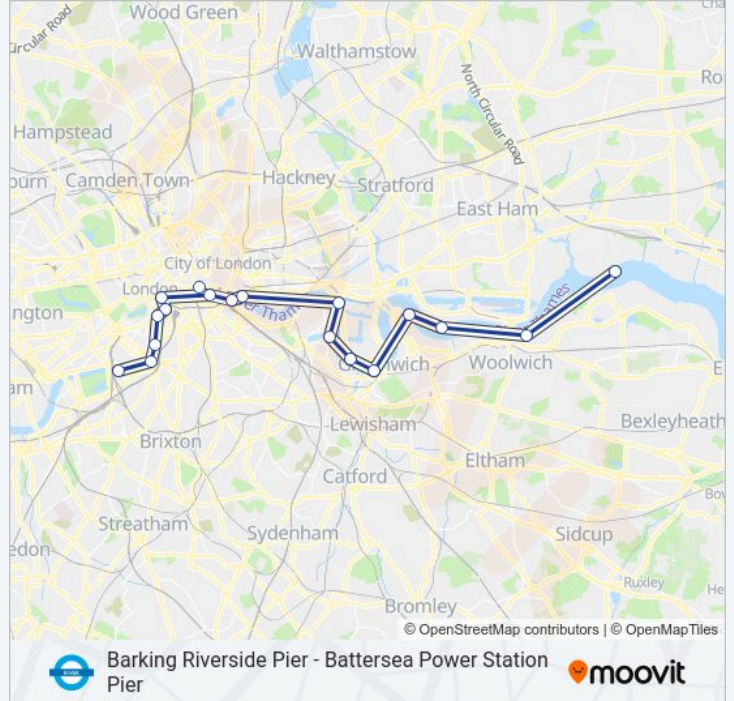

## Barking Riverside Pier - Battersea Power Station Pier

Get The App

The RB1 River Bus line (Barking Riverside Pier - Battersea Power Station Pier) has 5 routes. For regular weekdays, their operation hours are:

**RB1 River Bus Info**

**Direction:** Barking Riverside Pier → Westminster Pier

**Stops:** 14

**Trip Duration:** 77 min

**Line Summary:**

**Direction: Battersea Power Station Pier → Barking Riverside Pier**

**RB1 River Bus Info**

**Direction:** Battersea Power Station Pier → Barking Riverside Pier

**Stops:** 18

**Trip Duration:** 96 min

**Line Summary:**

**Direction: Battersea Power Station Pier → North Greenwich Pier**

14 stops

[VIEW LINE SCHEDULE](#)

- Battersea Power Station Pier
- Vauxhall St George Wharf Pier
- Millbank Pier
- Westminster Pier
- London Eye Waterloo Pier
- Embankment Pier
- Bankside Pier
- London Bridge City Pier
- Tower Pier
- Canary Wharf Pier
- Greenland Surrey Quays Pier
- Masthouse Terrace Pier
- Greenwich Pier
- North Greenwich Pier