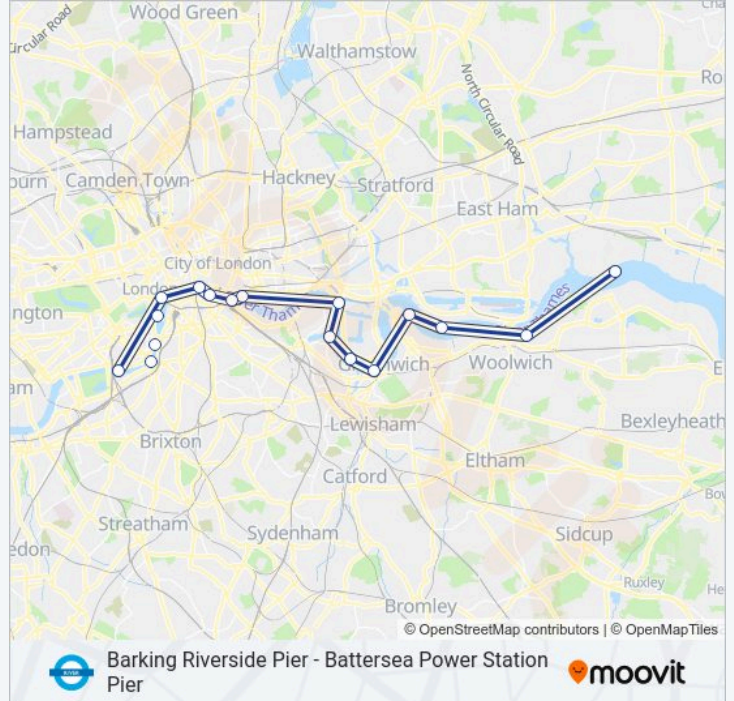

## Barking Riverside Pier - Battersea Power Station Pier

Get The App

The RB1 River Bus line (Barking Riverside Pier - Battersea Power Station Pier) has 5 routes. For regular weekdays, their operation hours are:

### Direction: Barking Riverside Pier→Battersea Power Station Pier

17 stops

[VIEW LINE SCHEDULE](#)

- Barking Riverside Pier
- Woolwich Arsenal Pier
- Royal Wharf Pier
- North Greenwich Pier
- Greenwich Pier
- Masthouse Terrace Pier
- Greenland Surrey Quays Pier
- Canary Wharf Pier
- Tower Pier
- London Bridge City Pier
- Bankside Pier
- Blackfriars Pier
- Embankment Pier
- Westminster Pier
- Millbank Pier
- Vauxhall St George Wharf Pier
- Battersea Power Station Pier

### RB1 River Bus Time Schedule

Barking Riverside Pier→Battersea Power Station Pier  
Route Timetable:

Sunday	Not Operational
Monday	07:45 - 15:10
Tuesday	07:45 - 15:10
Wednesday	07:45 - 15:10
Thursday	07:45 - 15:10
Friday	07:45 - 15:10
Saturday	Not Operational

### RB1 River Bus Info

**Direction:** Barking Riverside Pier→Battersea Power Station Pier

**Stops:** 17

**Trip Duration:** 90 min

**Line Summary:**

**Direction: Barking Riverside Pier → Embankment Pier**

13 stops