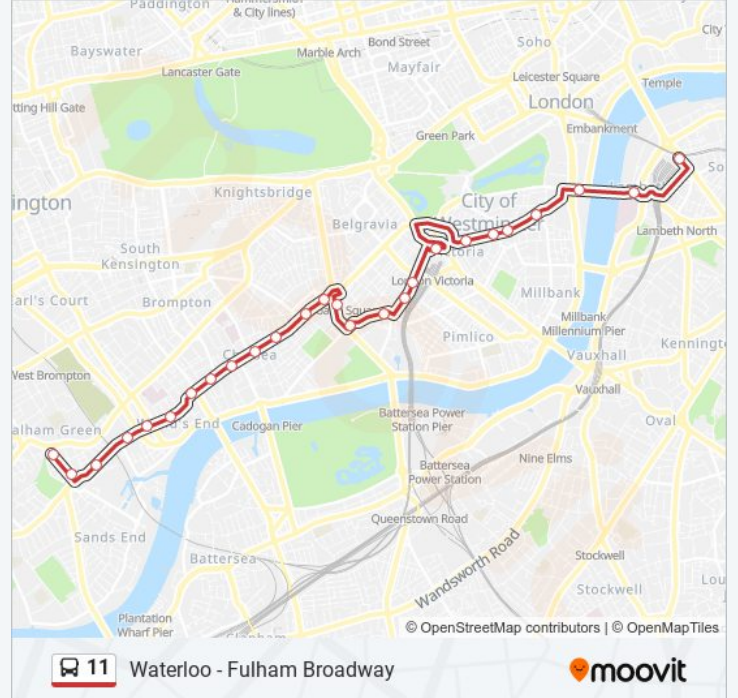

Victoria Station (E)

Westminster Cathedral (N)

Westminster City Hall (SA)

St James's Park Station (SC)

Westminster Abbey (R)

Westminster Stn / Westminster Pier (H)

St Thomas' Hospital / County Hall (E)

Waterloo Station / Upper Taxi Rd

11 bus time schedules and route maps are available in an offline PDF at moovitapp.com. Use the [Moovit App](#) to see live bus times, train schedule or subway schedule, and step-by-step directions for all public transit in London.

[About Moovit](#) • [MaaS Solutions](#) • [Supported Countries](#) • [Mooviter Community](#)

© 2024 Moovit - All Rights Reserved

Check Live Arrival Times