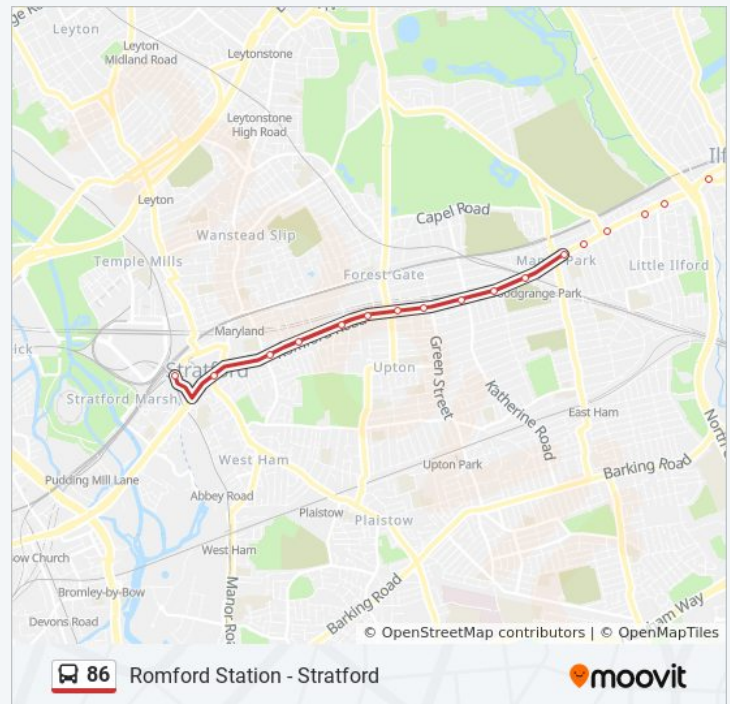

Richards Avenue (U)

Romford Stadium (V)

Jutsums Lane (W)

St Edward's / C Of E Academy (W)

Albany Road (J)

Whalebone Lane (K)

Farrance Road (L)

St Chad's Road (J)

New Road (U)

Ilford Fire Station (V)

Connaught Road (W)

St Peter & St Paul Church (X)

Winston Way Primary School (Z)

Hainault Street (V)

Redbridge Central Library (Q)

Ilford Broadway (L)

Chapel Road (Y)

Dersingham Avenue (A)

Little Ilford Lane (B)

Rabbits Road (C)

First Avenue (D)

High Street North (F)

Woodgrange Park Station (G)

Shrewsbury Road (W)

Katherine Road (W)

86 bus Info**Direction:** Stratford**Stops:** 46**Trip Duration:** 64 min**Line Summary:**

Green Street (Q)

Woodgrange Road (E)

Sprowston Road (R)

Margery Park Road (S)

Atherton Leisure Centre (W)