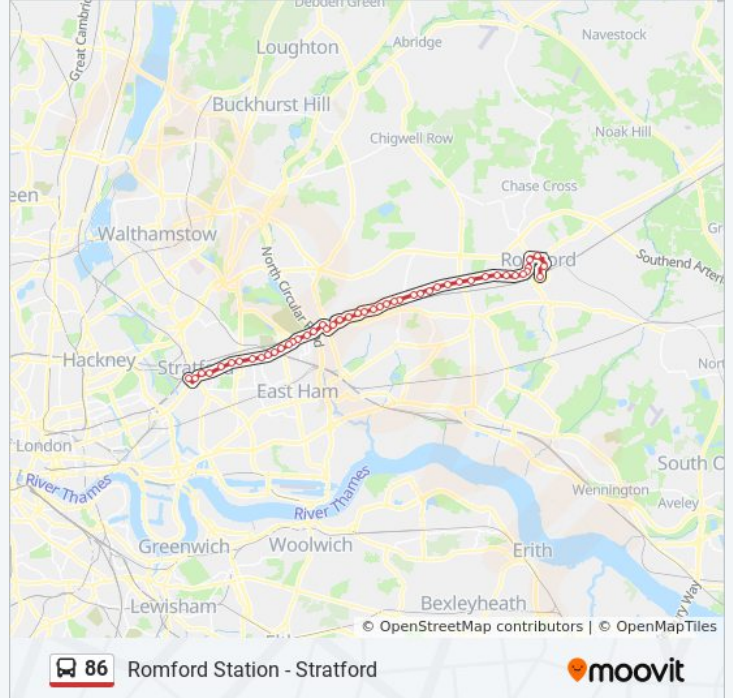

Direction: Romford Station

46 stops

[VIEW LINE SCHEDULE](#)

- Stratford Bus Station (B)
- Stratford Centre (G)
- Litchfield Avenue (MJ)
- Water Lane / University Of East London (MK)
- Atherton Leisure Centre (E)
- Margery Park Road (N)
- Woodgrange Road (F)
- Green Street (P)
- Katherine Road (E)
- Shrewsbury Road (E)
- Woodgrange Park Station (H)
- High Street North (E)
- First Avenue (K)
- Rabbits Road (L)
- Seventh Avenue (M)
- Little Ilford Lane (N)
- North Circular Road (P)
- Ilford Hill (F)
- Pioneer Point (PP)
- Redbridge Central Library (R)
- Hainault Street (T)
- St Peter & St Paul Church (L)

86 bus Info

Direction: Romford Station

Stops: 46

Trip Duration: 62 min

Line Summary:

- Ilford County Court (J)
- Aldborough Road South (K)
- New Road (L)
- Seven Kings Station (M)
- Chester Road (N)
- Roman Catholic Church Of St Cedd (Q)
- Barley Lane / Goodmayes Station (C)
- Goodmayes Retail Park (N)
- Grove Road
- Belfairs Drive (G)
- Chadwell Heath Lane (C)
- St Chad's Road (K)
- Whalebone Lane (N)
- Hainault Road (M)
- St Edward's / C Of E Academy (E)
- Jutsums Lane (E)
- Romford Stadium (B)
- Richards Avenue (M)
- Cotleigh Road (N)
- Knightsbridge Gardens (P)
- Mawney Road (A)
- North Street (C)
- Romford Market (E)
- Romford Station

Direction: Stratford

46 stops

[VIEW LINE SCHEDULE](#)

- Romford Station (Z)
- Romford Market (L)
- North Street (D)
- Mawney Road (B)
- Cotleigh Road (T)

86 bus Time Schedule

Stratford Route Timetable:

Sunday	12:05 AM - 10:54 PM
Monday	12:05 AM - 11:55 PM
Tuesday	12:05 AM - 11:55 PM
Wednesday	12:05 AM - 11:55 PM
Thursday	12:05 AM - 11:55 PM
Friday	12:05 AM - 11:55 PM

Richards Avenue (U)

Romford Stadium (V)

Jutsums Lane (W)

St Edward's / C Of E Academy (W)

Albany Road (J)

Whalebone Lane (K)

Farrance Road (L)

St Chad's Road (J)