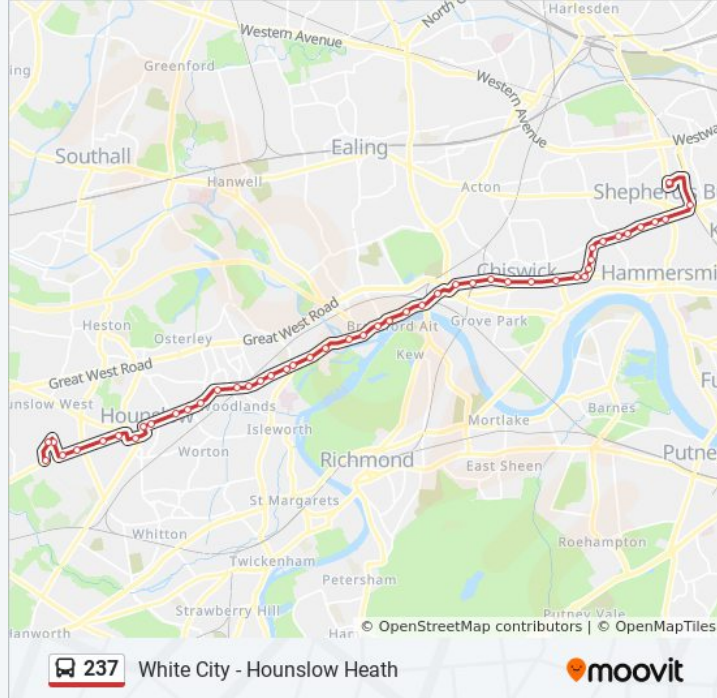

**237 bus Info**

**Direction:** Hounslow Heath

**Stops:** 48

**Trip Duration:** 66 min

**Line Summary:**

Watermans Centre (BH)

Goat Wharf (BJ)

Brentford County Court (BK)

The Bell (W)

Hibernia Road (W)

Wellington Road South (M)

Staines Road / Martindale Road (N)

Martindale Road

Dukes Avenue (S)

Hounslow Heath / the Hussar (Z1)

### Direction: White City

49 stops

[VIEW LINE SCHEDULE](#)

Frampton Road (C)

Cranbrook Road (E)

Wellington Road South (F)

### 237 bus Time Schedule

White City Route Timetable:

Sunday	5:05 AM - 10:53 PM
Monday	5:05 AM - 11:55 PM
Tuesday	5:05 AM - 11:55 PM
Wednesday	5:05 AM - 11:55 PM

Hibernia Road (E)

The Bell (U)

Treaty Centre (O)