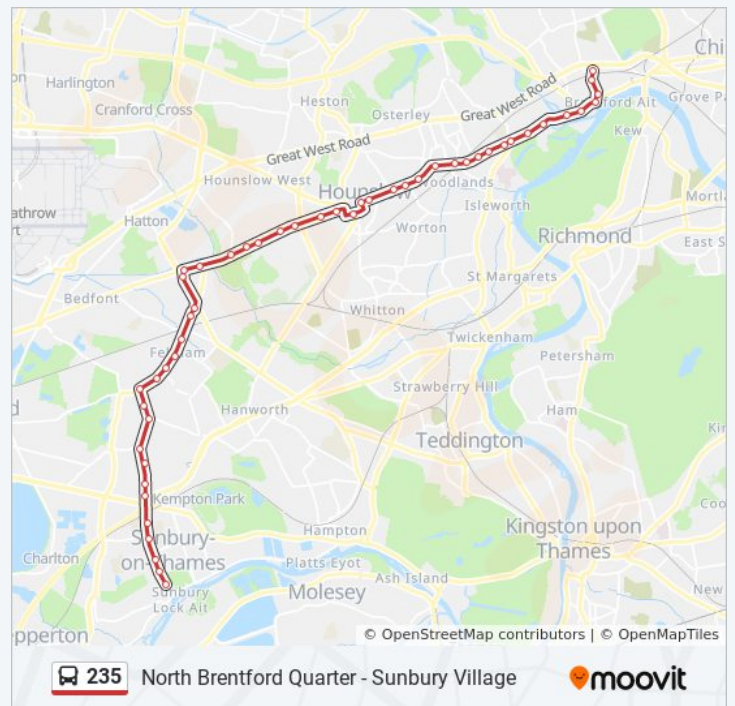

Use the Moovit App to find the closest 235 bus station near you and find out when is the next 235 bus arriving.

Direction: North Brentford Quarter

51 stops

[VIEW LINE SCHEDULE](#)

Three Fishes
Croysdale Avenue
Manor Lane
St Ignatius Church
Green Street
St Saviours Church / Sunbury Cross
Wolsey Road
Vicarage Road
Kings Avenue
Kinross Drive
Hamilton Road (N)
Ludlow Road (N)
St Dunstans Road (T)
Vernon Road (U)
Parkfield Crescent (V)
Feltham Tesco (K)
Feltham Station / Victoria Road (G)
Feltham Assembly Hall (T)
Harlington Road East (E)
Lansbury Avenue (F)
Faggs Road (M)

Frampton Road (C)

Martindale Road (D)

Cranbrook Road (E)

Wellington Road South (F)

Hibernia Road (E)

The Bell (U)

Treaty Centre (O)

Hounslow High Street (K)

- Great West Quarter (BY)
- New Road (BC)
- Albany Road (BD)
- Goat Wharf (BJ)
- Brentford County Court (BK)
- Market Place (BL)
- Brent Lea (W)
- Syon Lane (W)
- Busch Corner (V)
- The Green School (S)
- Turnpike Way (M)
- Wood Lane (D)
- Linkfield Road (E)
- Isleworth Station (F)
- West Thames College (G)
- Star Road (H)
- Bridge Road (W)
- Hounslow Bus Station (G)
- Fair Street (H)
- Douglas Road (HH)
- Treaty Centre (S)
- The Bell (W)
- Hibernia Road (W)
- Wellington Road South (M)
- Staines Road / Martindale Road (N)
- Barrack Road (P)
- Islay Gardens (Q)
- Green Lane (R)
- Hounslow Road (A)
- Faggs Road (B)
- Lansbury Avenue (J)
- Feltham Assembly Hall (S)

Direction: Sunbury Village

Stops: 49

Trip Duration: 59 min

Line Summary:

Fern Grove

Feltham Station / Victoria Road (H)

Browells Lane (L)

Elmwood Avenue (P)