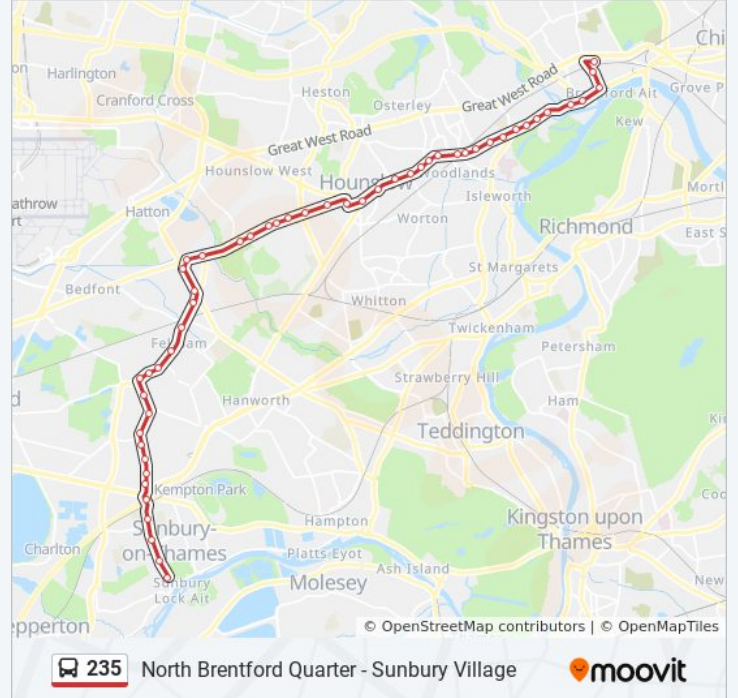

Hounslow Road (N)

Green Lane (A)

Islay Gardens (B)

Frampton Road (C)

Martindale Road (D)

Cranbrook Road (E)

Wellington Road South (F)

Hibernia Road (E)

The Bell (U)

Treaty Centre (O)

Hounslow High Street (K)

Hounslow Bus Station (F)

Bridge Road (E)

Star Road (J)

Thornbury Road (K)

West Thames College (L)

Isleworth Station (N)

Linkfield Road (P)

Wood Lane (Q)

Turnpike Way (R)

The Green School (P)

Busch Corner (T)

Syon Lane (X)

Beech Avenue

Brent Lea (E)

Market Place (BN)

Brentford County Court (BP)

Albany Road (BR)

New Road (BS)

Great West Quarter (BY)

Direction: Sunbury Village

49 stops

[VIEW LINE SCHEDULE](#)

235 bus Time Schedule

Sunbury Village Route Timetable: