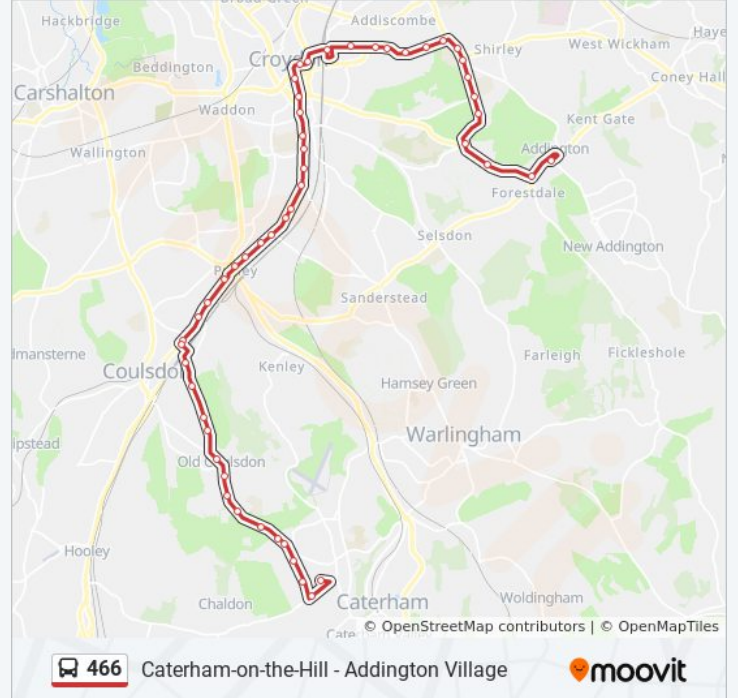

Christchurch Road / Purley Hospital (E)

Montpelier Road (F)

Brighton Road / Purley Downs Road (J)

Biddulph Road (GA)

Purley Oaks Station (GB)

Sanderstead Road (GC)

South Croydon Bus Garage (GD)

Haling Park Road (GE)

Upland Road (GF)

Swan & Sugar Loaf (M)

Coombe Road South End (V)

Croydon Flyover (KT)

East Croydon Bus Station (E3)

Lebanon Road Tram Stop (A)

Sandilands Tram Stop (B)

Ashburton Road (C)

Mapledale Avenue (D)

Birch Tree Way (E)

Trinity School (F)

Valley Walk

Shirley Church Road (N)

Shirley Windmill (P)

Oaks Road (R)

Pine Coombe (S)

Coombe Lane Tram Stop (B)

Heathfield Farm (T)

Addington Park (F)

Addington Village Interchange (E)

Direction: Caterham-On-The-Hill

50 stops

[VIEW LINE SCHEDULE](#)

Addington Village Interchange (D)

466 bus Time Schedule

Caterham-On-The-Hill Route Timetable:

Sunday 12:15 AM - 10:58 PM

Monday 12:15 AM - 11:58 PM