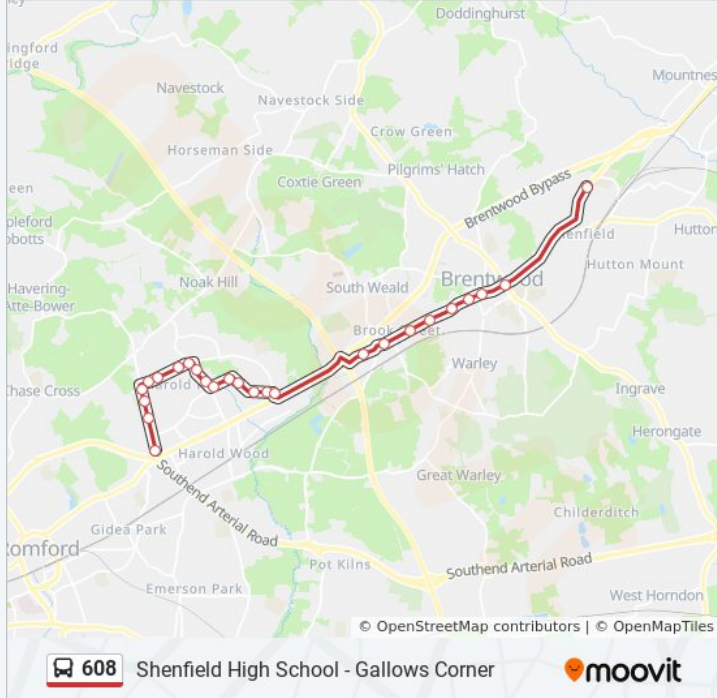

Moat House

Kavanaghs Road

Bt Building

London Road

Crown Street (K)

High Street (A)

High School

608 bus time schedules and route maps are available in an offline PDF at moovitapp.com. Use the [Moovit App](#) to see live bus times, train schedule or subway schedule, and step-by-step directions for all public transit in London.

[About Moovit](#) · [MaaS Solutions](#) · [Supported Countries](#) · [Mooviter Community](#)

© 2024 Moovit - All Rights Reserved

Check Live Arrival Times