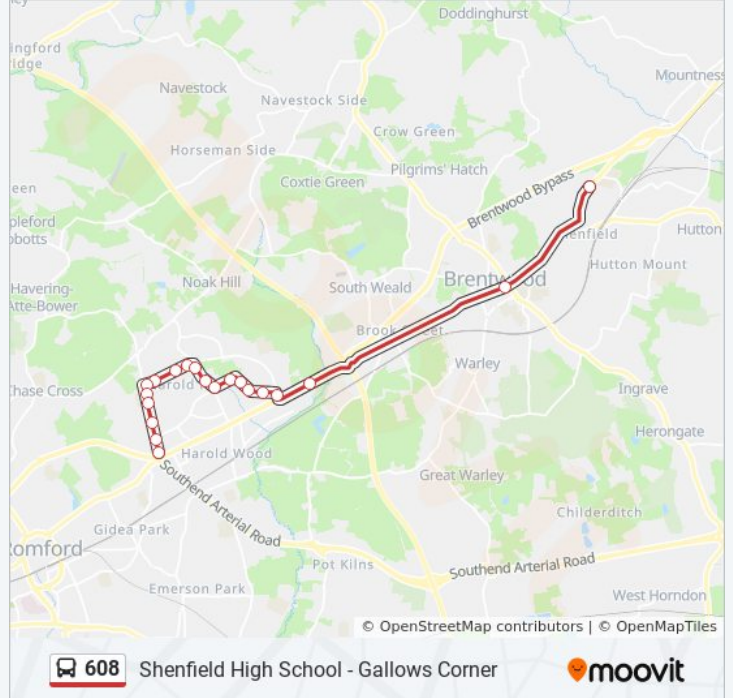

 608

Shenfield High School - Gallows Corner

Get The App

The 608 bus line (Shenfield High School - Gallows Corner) has 2 routes. For regular weekdays, their operation hours are:

(1) Gallows Corner: 3:25 PM - 3:32 PM (2) Shenfield High School: 7:43 AM - 7:55 AM

Use the Moovit App to find the closest 608 bus station near you and find out when is the next 608 bus arriving.

Direction: Gallows Corner

20 stops

[VIEW LINE SCHEDULE](#)

- High School
- High Street (F)
- Maylands Way
- Fairford Way (PA)
- Tarnworth Road (PB)
- St Neot's Road (PC)
- The Petersfield Centre (PD)
- Paines Brook Way (PE)
- Gooshays Drive (PF)
- Harold Hill Community Centre (GU)
- Central Park Leisure Centre (GV)
- Chippenham Road (HH)
- Hilldene Avenue Shopping Centre (W)
- Chatteris Avenue (W)
- Charlbury Crescent (W)
- Grange Road (S)
- Myrtle Road (S)
- Heaton Avenue (S)
- Masefield Crescent (GF)
- Gallows Corner (GE)

608 bus Time Schedule

Gallows Corner Route Timetable:

Sunday	Not Operational
Monday	3:25 PM - 3:32 PM
Tuesday	3:25 PM - 3:32 PM
Wednesday	3:25 PM - 3:32 PM
Thursday	3:25 PM - 3:32 PM
Friday	3:25 PM - 3:32 PM
Saturday	Not Operational

608 bus Info

Direction: Gallows Corner

Stops: 20

Trip Duration: 34 min

Line Summary:

Direction: Shenfield High School

25 stops

[VIEW LINE SCHEDULE](#)