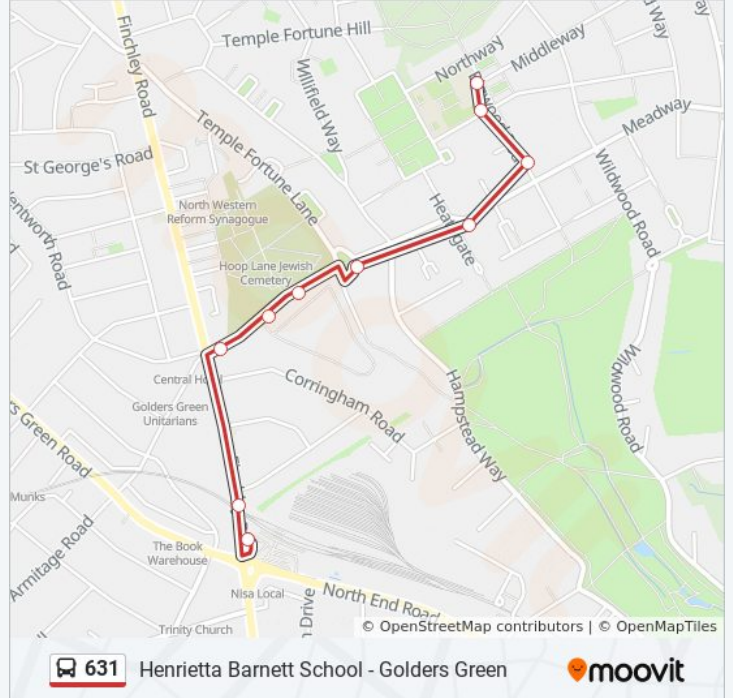

Use the Moovit App to find the closest 631 bus station near you and find out when is the next 631 bus arriving.

**Direction: Golders Green**

10 stops

[VIEW LINE SCHEDULE](#)

- Henrietta Barnett School (N)
- Southway (E)
- Bigwood Road
- Halstead / Meadway (W)
- Meadway Gate
- Hoop Lane Cemetery (W)
- Golders Green Crematorium (W)
- Hoop Lane (W)
- Golders Green Station (GV)
- Golders Green Station (GW)

**631 bus Info**

**Direction:** Golders Green

**Stops:** 10

**Trip Duration:** 6 min

**Line Summary:**

### Direction: Henrietta Barnett School

8 stops

[VIEW LINE SCHEDULE](#)

Golders Green Station (GW)

Golders Green Crematorium (E)

Hoop Lane Cemetery (E)

Meadway Gate

Hampstead Way Meadway

Heathgate

Bigwood Road

Henrietta Barnett School (N)