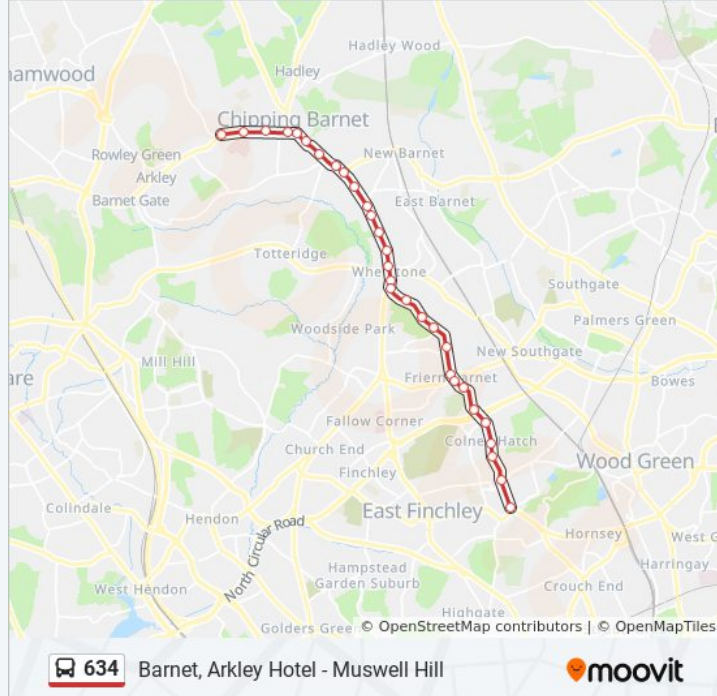

Golfside Close (S)

Friary Road (S)

The Ridgeway (S)

Constable Close (FT)

Friern Barnet Road (FD)

Hillside Avenue (FE)

North Circular Road (CK)

Cromwell Road (CL)

Pembroke Road / St Peters Church (CM)

Wilton Road (CN)

Alexandra Park Road (CQ)

Muswell Hill (B)

634 bus time schedules and route maps are available in an offline PDF at moovitapp.com. Use the [Moovit App](#) to see live bus times, train schedule or subway schedule, and step-by-step directions for all public transit in London.

[About Moovit](#) • [MaaS Solutions](#) • [Supported Countries](#) • [Mooviter Community](#)

© 2024 Moovit - All Rights Reserved

Check Live Arrival Times